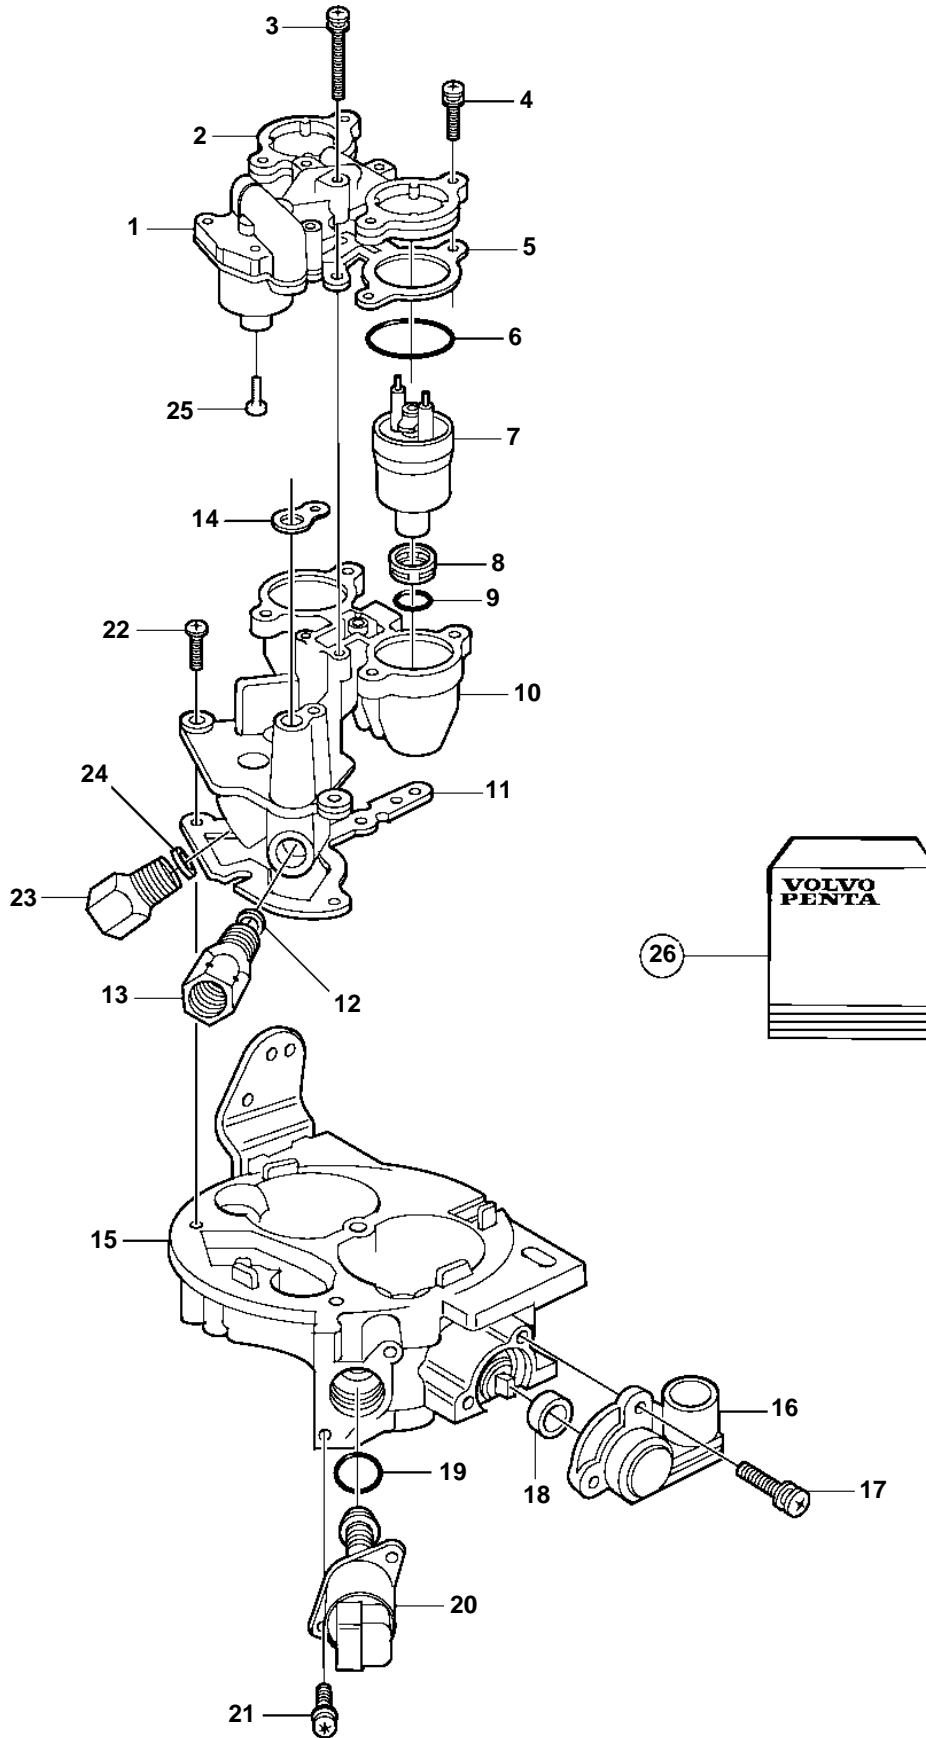

4.3GiPEFS

4.3GiPEFS

REF	PART NO.	QTY	DESCRIPTION
1		1	Throttle body
		1	· Fuel press regulator
2		1	· Cover, fuel meter
3		3	· Screw, long
4		5	· Screw, short
5		1	· Throttle body
6		2	· O-ring, fuel injector
7		2	· Injector, fuel
8		2	· Filter, fuel injector
9		2	· Filter
10	3855188	1	· Repair kit, fuel meter
11		1	· Gasket
12		1	· Gasket
13		1	· Nut, fuel line
14		1	· Gasket, fuel meter
15		1	· Throttle body, base
16		1	· Position sensor, Throttle
17		2	· Screw
18		1	· Seal
19		1	· O-ring
20		1	· lac valve
21		2	· Screw
22		3	· Screw
23		1	· Nut, fuel line
24		1	· Gasket
25		4	· Screw
26	3855179	1	Repair kit, 5, 6, 8, 9, 11, 14, 19, 24
	3857396	1	Repair kit, 1, 2, 3, 4, 5, 6, 7, 8, 9, 10
		1	Repair kit, 1, 2, 5, 14
	3858941	1	Injector, 5, 6, 7, 8, 9, 11, 14
	3855184	1	Repair kit, 16, 18
	3855185	1	Repair kit, 19, 20
	3855186	1	Repair kit, 12, 13, 23, 24
	3855187	1	Repair kit, 3, 4, 17, 21, 22
	3855189	1	Repair kit, 5, 6, 8, 9, 15