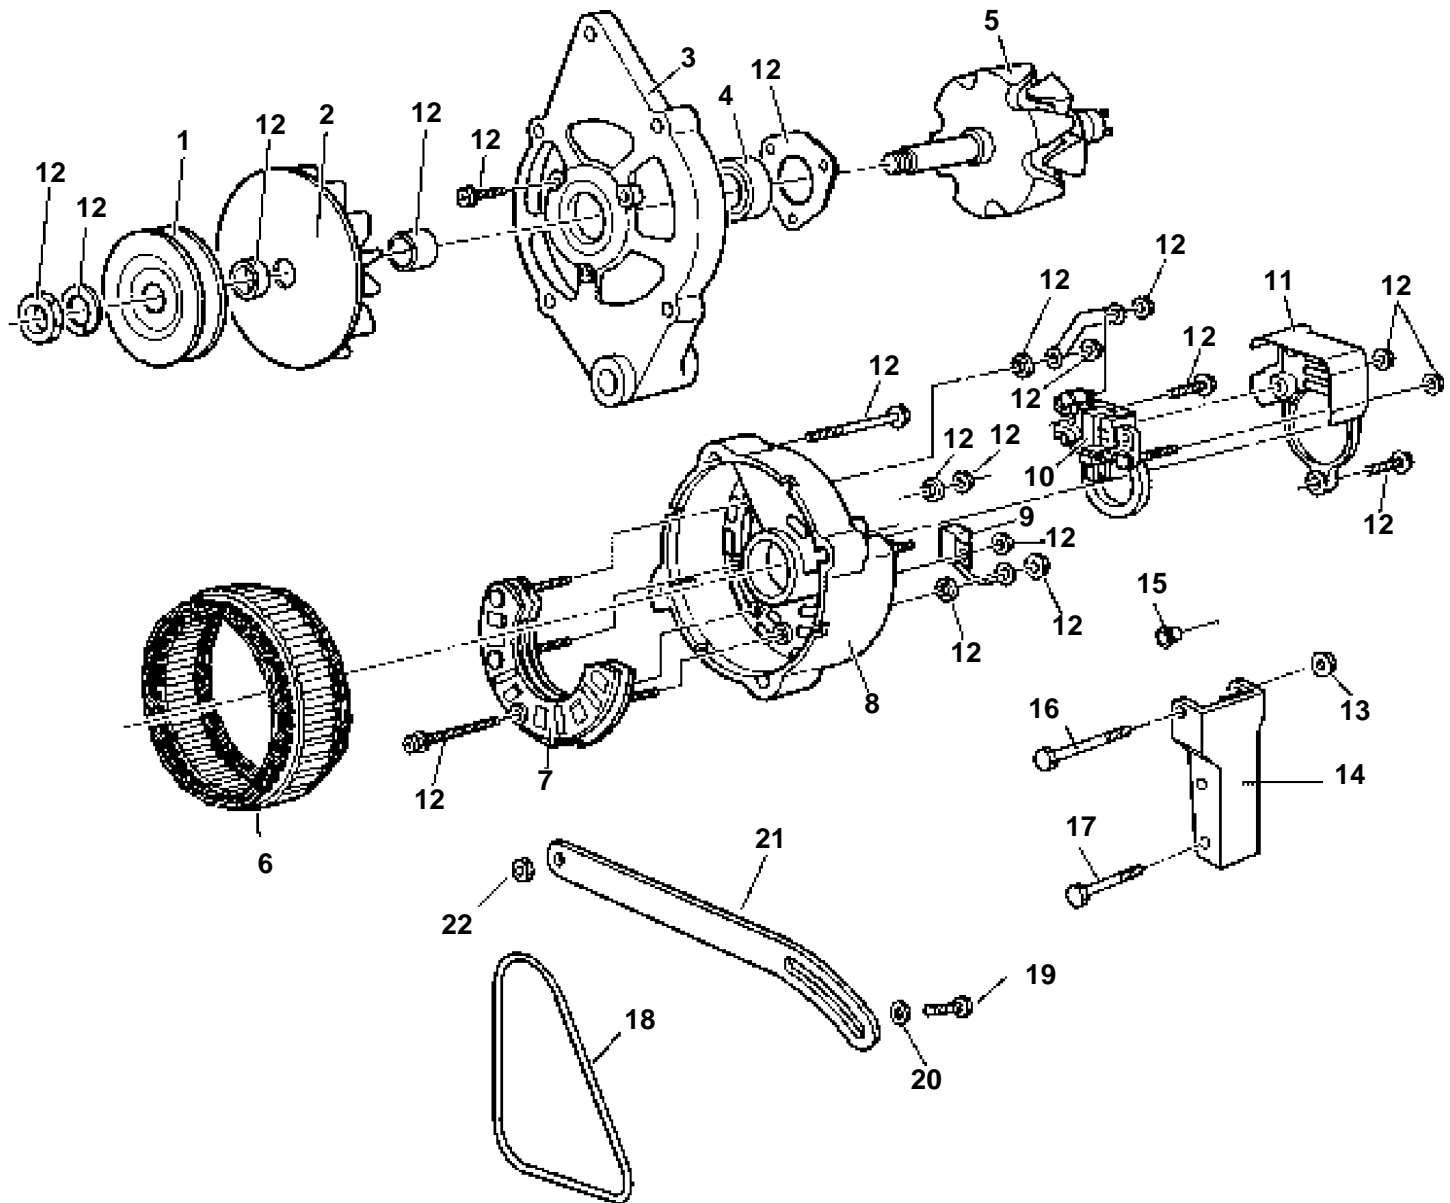

4.3GLPEFS

GR71930

4.3GLPEFS

REF	PART NO.	QTY	DESCRIPTION
1	3857561	1	Alternator kit
	3857058	1	· Adapter kit
2	3857059	1	· Fan
3	3857060	1	· Bracket
4	3857061	1	· Bearing
5		1	· Rotor
6		1	· Stator
7	3857065	1	· Adapter kit
8	3857064	1	· Bracket
9	3857066	1	· Adapter kit
10	3858879	1	· Voltage regulator
11	3857068	1	· Adapter kit
12	3857245	1	· Screw kit
13	3857181	1	Flange lock nut, Alternator to bracket
14	3853883	1	Bracket, Alternator
15	3852740	1	· Bushing
16	3853367	1	Screw, Alternator to bracket
17	3853547	2	Screw, Alternator bracket to engine
18	978547	1	V-belt
19	3853399	1	Screw, Alternator brace to alternator
20	3852054	1	Washer, Brace to alternator
21	3855600	1	Tensioner
22	3853403	1	Nut, Stud, alternator brace to water pump