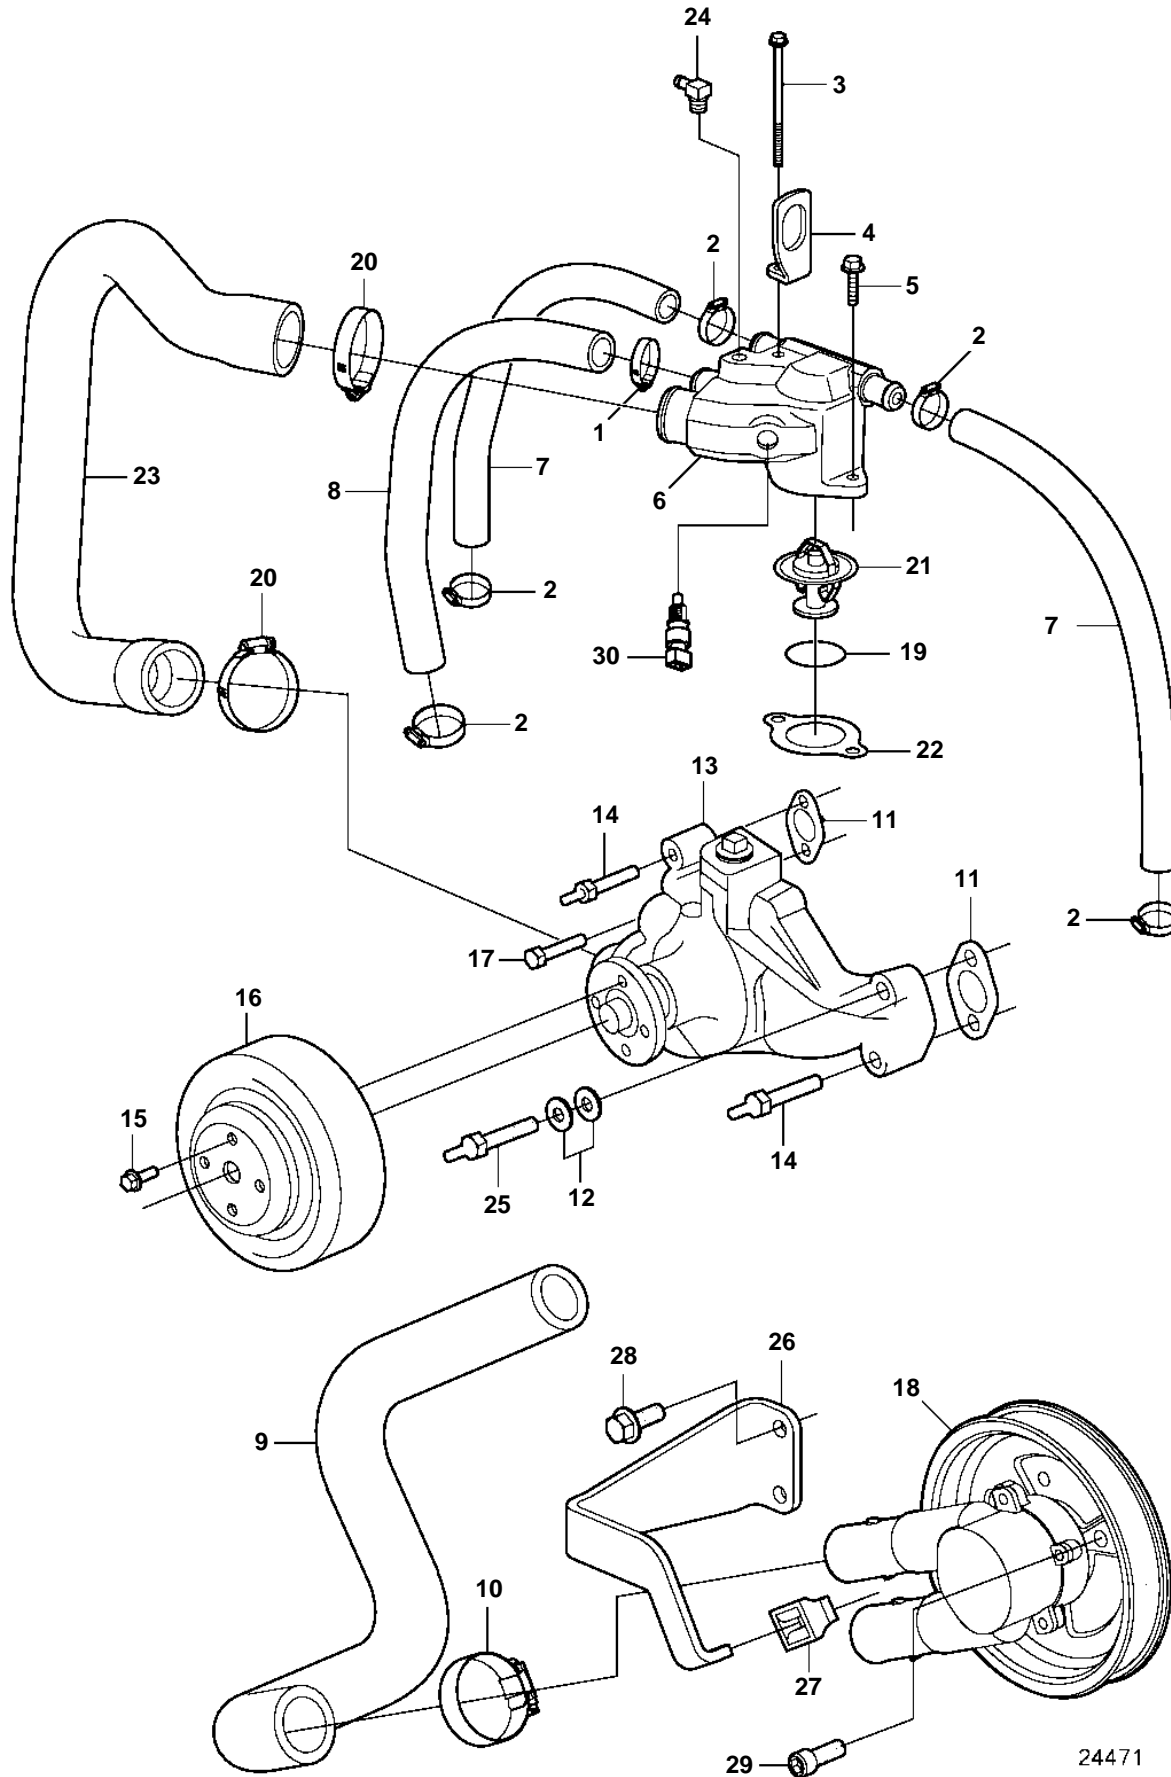

4.3GiPEFS

4.3GiPEFS

REF	PART NO.	QTY	DESCRIPTION	NOTES
1	3852602	2	Hose clamp, Hose to thermostat housing	
2	3853780	5	Hose clamp, Hose them hsg to exhaust manifold	
3	3853391	1	Screw, Alignment bracket & thermostat hsg	
4	3852649	1	Bracket, Alignment bracket	
5	3853401	1	Screw, Thermostat hsg to engine	
6	3850360	1	Housing, Thermostat hsg	
7	3857843	2	Hose, Thermostat hsg to manifold	Cut to length; port
8	3858237	1	Hose, Pump to thermostat hsg	
9	3858236	1	Hose, Cooler to pump	
10	3853786	2	Hose clamp, Hose, water pump inlet	
11	3852477	2	Gasket, Water pump to block	Part of engine gasket kit
12	980933	2	Washer	
13	3853850	1	Circulation pump	
14	3856147	2	Stud, Water pump	
15	3853390	4	Screw, Water pump pulley to hub	
16	3860083	1	Pulley, Water pump	
17	3856136	1	Bolt, Water pump, short	
18	3857202	1	Sea water pump	
19	3852071	1	O-ring, Thermostat	Part of engine gasket kit
20	3852098	2	Hose clamp, Hose, thermostat hsg to water pump	
21	3856961	1	Thermostat, Engine	
22	3852111	1	Gasket, Thermostat hsg to engine	
23	3852288	1	Hose, Thermostat hsg to water pump	
24	3853598	1	Elbow, Thermostat hsg	Gi
25	3852507	1	Stud, P/S bracket, pump	
26	3858241	1	Stay, Stay, sea water pump	
27	3857954	1	Stop lug, Stay, sea water pump	
28	3853266	2	Screw, Stay bracket to engine	
29	3857939	3	Screw, Pump pulley to engine	
30	3850397	1	Switch	