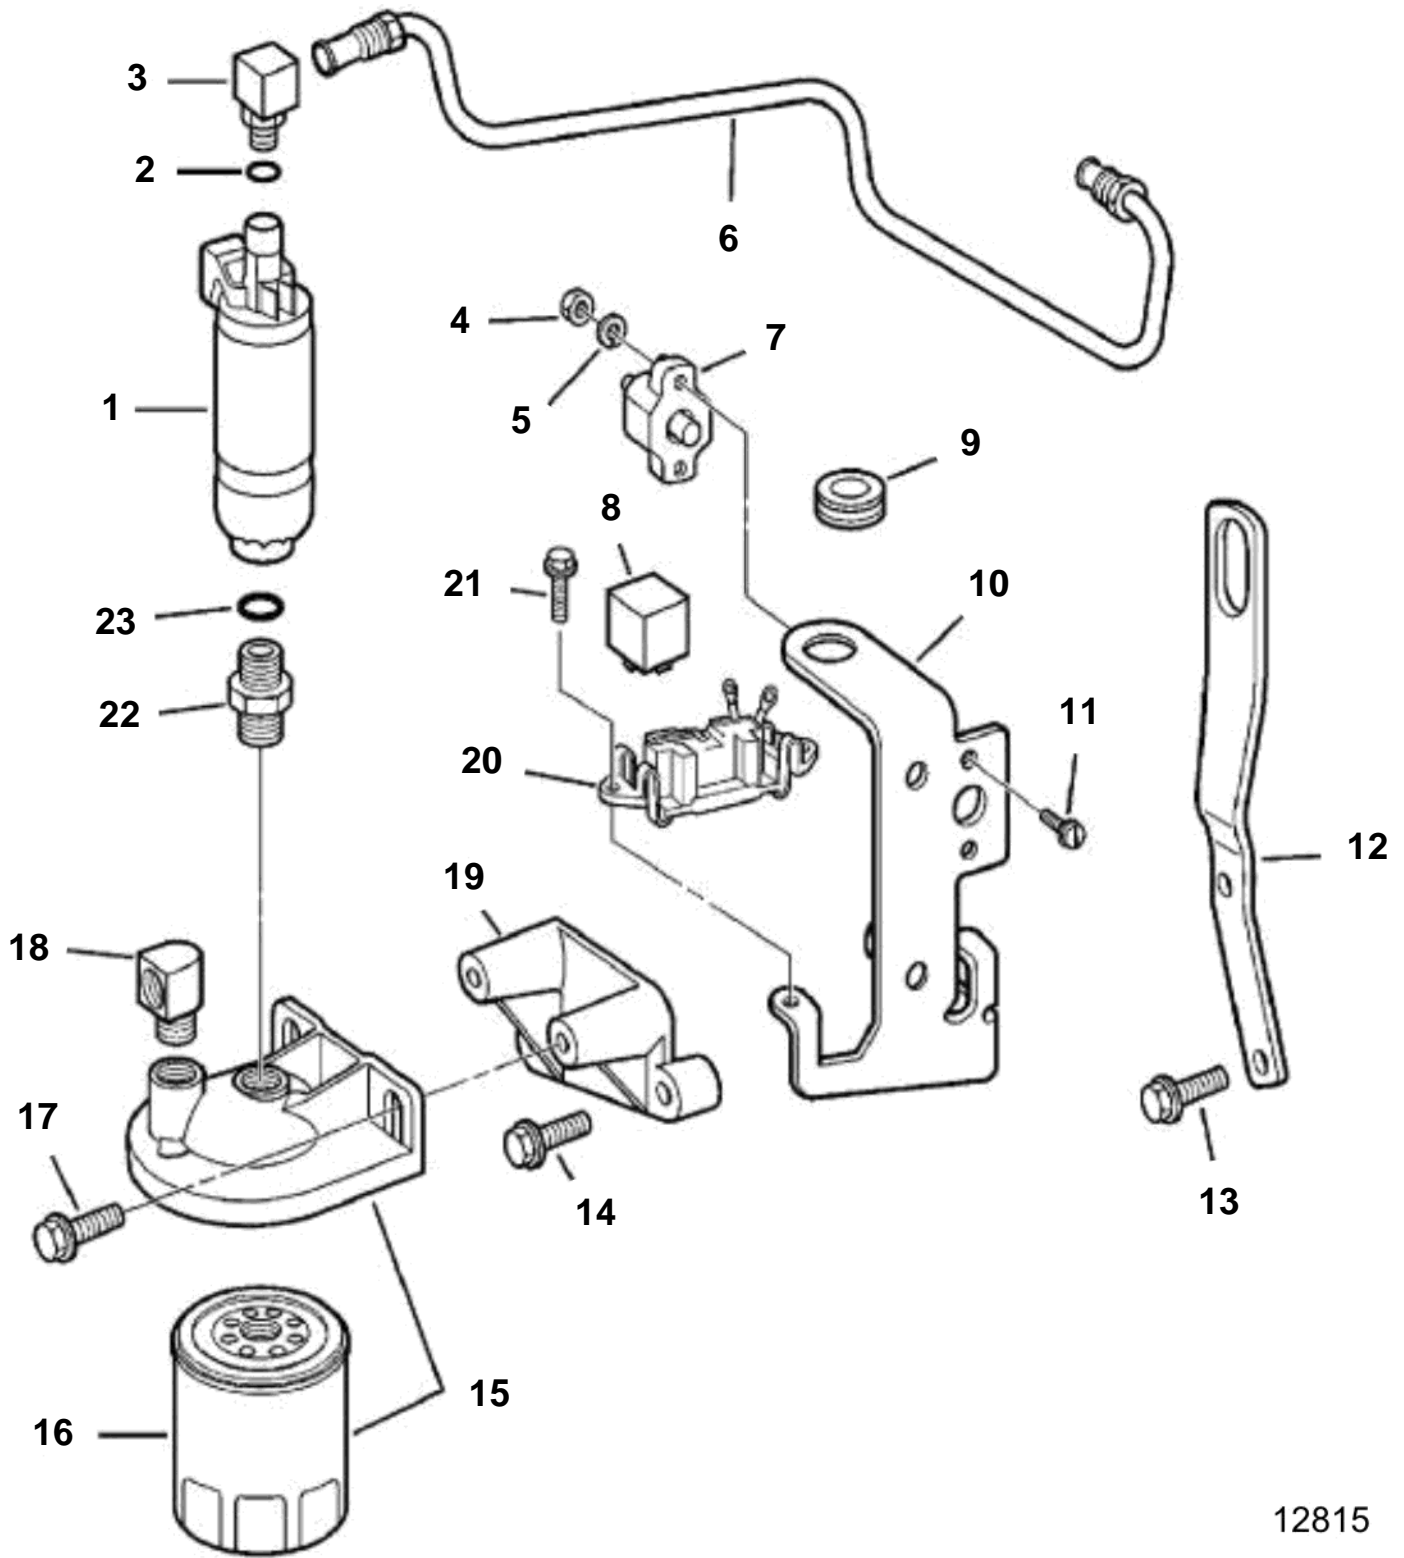

4.3GLPBYC, 4.3GSPBYC, 4.3GIPBYCCE, 4.3GSJBYA, 4.3GIJBYA

12815

4.3GLPBYC, 4.3GSPBYC, 4.3GIPBYCCE, 4.3GSJBYA, 4.3GIJBYA

REF	PART NO.	QTY	DESCRIPTION	NOTES
1	3858261	1	Fuel pump	
2	3850820	2	O-ring, Fuel line to fuel pump, carburetor	Part of engine gasket kit
3	3853545	1	Fitting, Fuel line to fuel pump	
4	3852064	4	Nut, Circuit breaker terminals	
5	3852001	2	Lock washer, Circuit breaker	
6	3855904	1	Tube	GL
	3854123	1	Fuel pipe	GS
	3854774	1	Fuel pipe, Pump to reservoir	Gi
7	3854238	1	Breaker, 6A, fuel pump	
	3854163	1	Breaker, 20A, fuel pump	
8	3857533	1	Relay, Fuel pump	
9	3852481	1	Grommet	
10	3856438	1	Bracket, Fuel pump & relay mounting	
11	3853620	2	Screw, Circuit breaker to bracket	
12	3853311	1	Bracket	Stbd; front
13	3853557	1	Screw, Lift bracket & start leads to engine	
14	3853326	2	Screw, Lift bracket, fuel pump & relay assy	
15	3850861	1	Cover	
16	3851218	1	· Fuel filter	
17	3853266	2	Screw, Fuel pump, support bracket, fuel filter	
18	3852013	1	Elbow, Inlet, fuel filter cover	
19	3853310	1	Bracket, Fuel pump, support bracket & filter	
20	3852210	1	Bracket, Relay	
21	3852208	2	Screw, Relay & cable assy to support bracket	
22	3853493	1	Fitting, Fuel pump to fuel filter cover	
23	3850819	1	O-ring, Fitting	