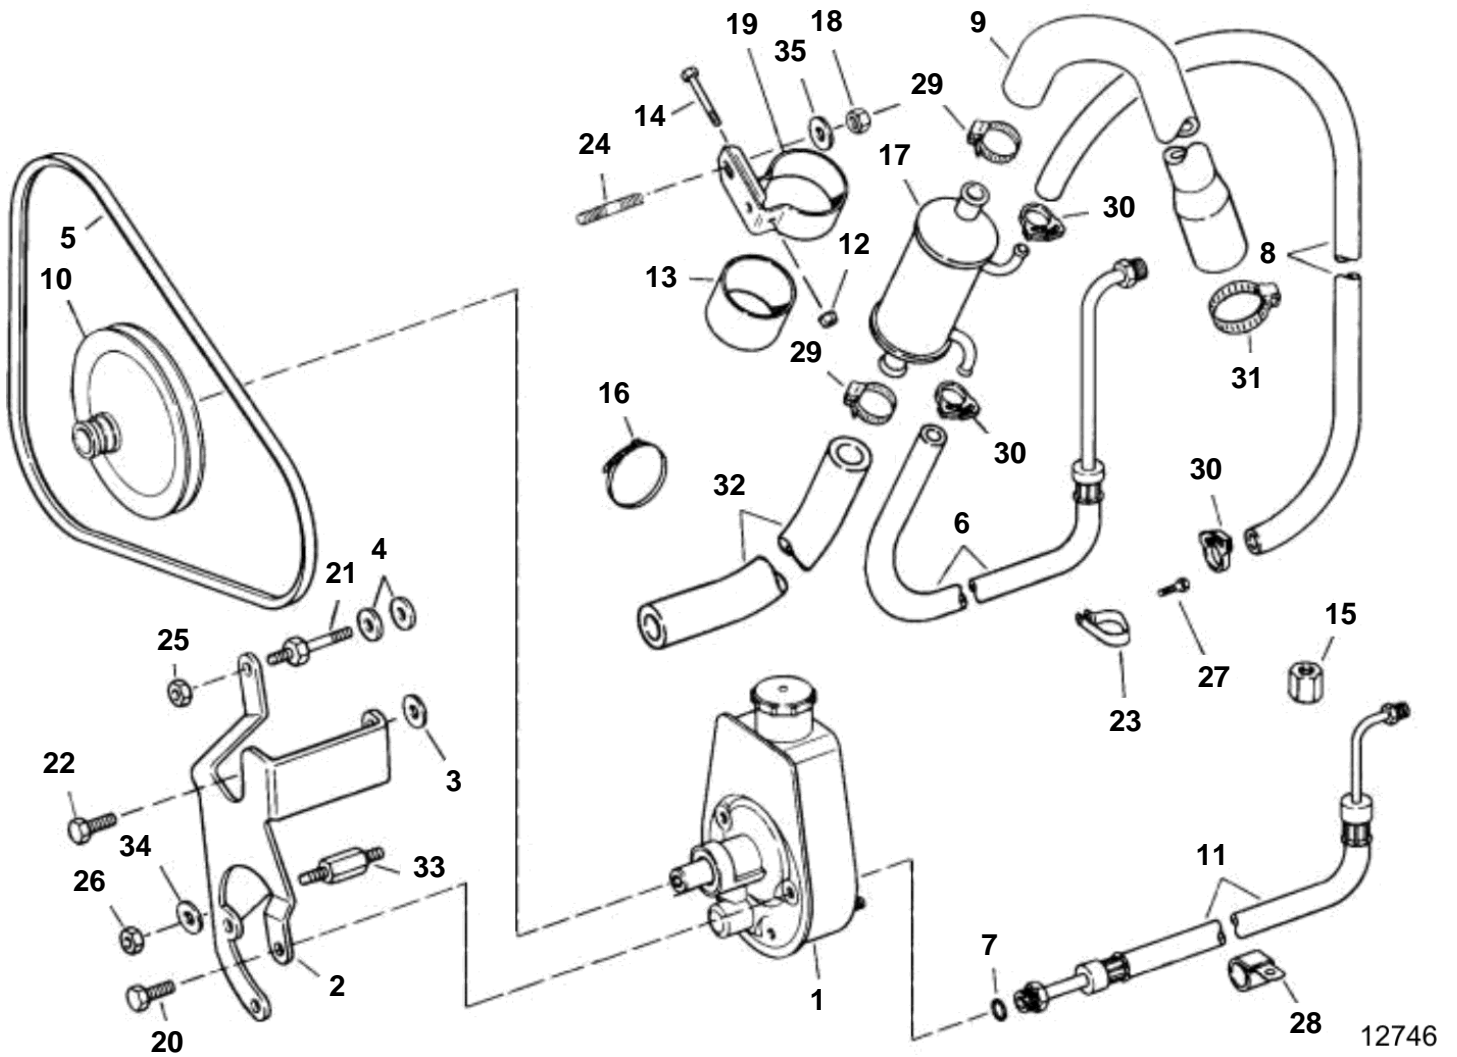

4.3GLPMDA, 4.3GSPMDA, 4.3GSPMDA

## 4.3GLPMDA, 4.3GSPMDA, 4.3GSPMDA

REF	PART NO.	QTY	DESCRIPTION	NOTES
1	3850491	1	Power steering pump, P/S pump to engine	
2	3852512	1	Bracket	
3	3852162	1	Washer, PIS pump bracket	
4	3852162	2	Washer, Stud, water pump & steering pump	
5	3852464	1	V-belt, P/S pump	
6	3854056	1	Hose, Cylinder to oil cooler, P/S	
7	3852497	1	O-ring, Pressure hose to steering pump	
8	3852839	1	Hose, Oil cooler to steering pumo, return	
9	3852281	1	Hose, Gimbal to cooler	SX / DP-S
	3850283	1	Hose	290DP
10	3853804	1	Pulley	
11	3853918	1	Hose	
12	3852079	1	Nut, Oil cooler & bracket assy	
13	3853236	1	Spacer, Oil cooler, P/S	
14	3852126	1	Screw, Oil cooler & bracket assy	
15	3853315	1	Fitting, Steering hoses	
16		2	Lock strap	
17	3852840	1	Oil cooler, P/S	
18		1	Nut, P/S cooler clamp to reservoir	
	3853326	1	Screw, P/S cooler clamp to flywheel hsg	
19		1	Clamp, Engine oil cooler, P/S	
20	3853405	3	Screw, Steering pump bracket	
21	3852507	1	Stud, Water/steering pump bracket to engine	
22	3853557	1	Screw, Plug lead retainer bracket to cyl head	Rear, starboard
23	3852837	1	Clamp, Hoses to cylinder head	
24	3852093	1	Stud, Oil cooler clamp to reservoir	Power steering
25	3853403	1	Nut, Stud, P/S pump bracket	
26	3853403	1	Nut, Stud, P/S pump bracket	
27	3853557	1	Screw, Lift bracket/clamp, P/S hoses to head	Port, rear, lower
28	3852490	1	Clamp, Steering pump hoses to front mount	Port
29	3852602	2	Clamp, Hose, oil cooler, bypass pipe	
30	3852196	2	Clamp, Hose, P/S pump to oil cooler	Return
31	3853786	1	Clamp, Hose, water to gimbal hsg	
32	3852281	1	Hose, Cooler to thermostat	
33	3853402	1	Stud, P/S pump bracket to engine	
34	3852054	1	Washer, Stud, P/S pump bracket	To engine block
35	3852058	1	Washer, Oil cooler clamp to reservoir	