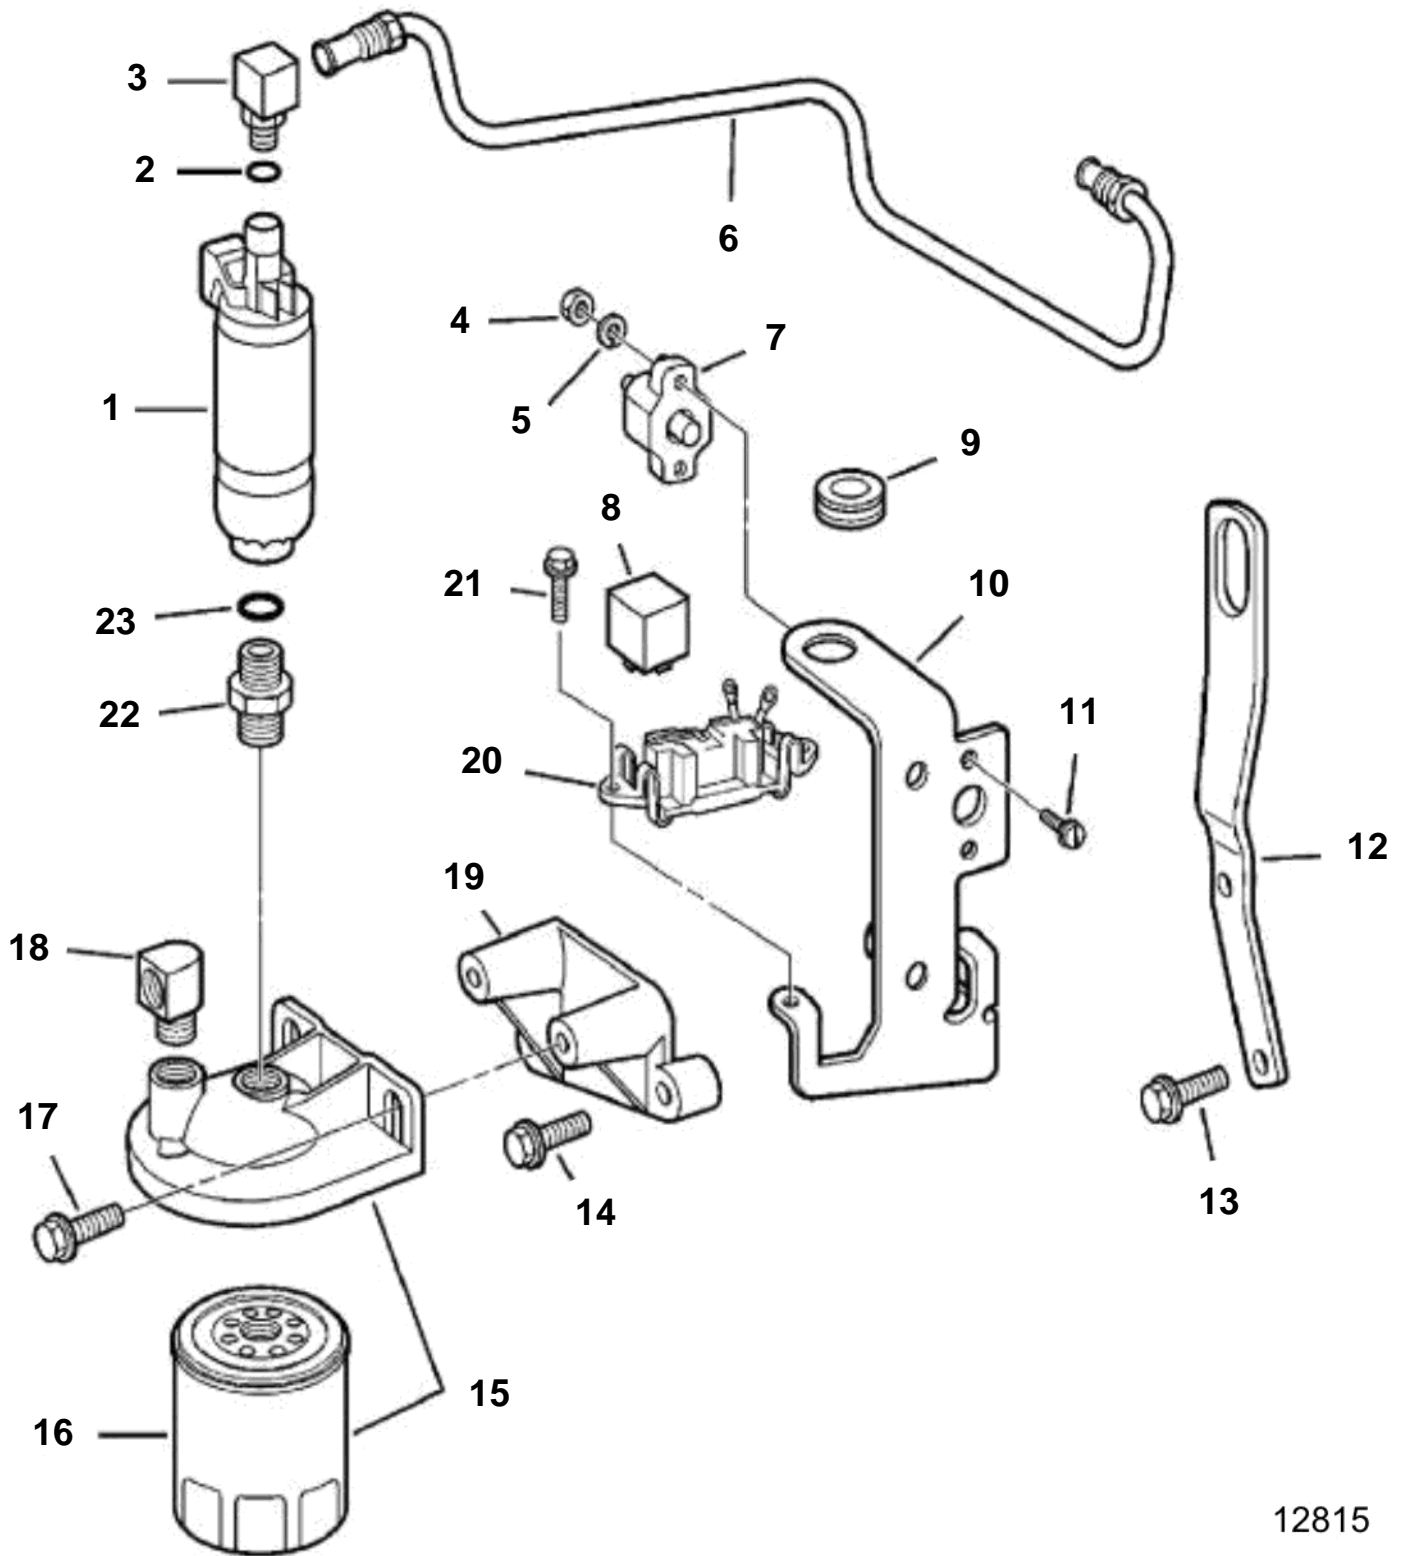

4.3GLMMDA, 4.3GLPMDA, 4.3GSPMDA, 4.3GSPMDA

12815

4.3GLMMDA, 4.3GLPMDA, 4.3GSPMDA, 4.3GSPMDA

REF	PART NO.	QTY	DESCRIPTION	NOTES
1	3854620	1	Fuel pump	
2	3850820	2	O-ring, Fuel line to fuel pump, carburetor	
3	3853545	1	Fitting, Fuel line to fuel pump	
4	3852064	2	Nut, Circuit breaker terminals	Engine
	3852064	2	Nut, Circuit breaker terminals	Tilt & trim
5	3852001	2	Lock washer, Circuit breaker	
6	3854123	1	Fuel pipe, Fuel pump to carburetor	GS
	3854122	1	Fuel pipe, Fuel pump to carburetor	GL
7	3854238	1	Breaker, 6 amp, fuel pump	
8	3850403	1	Relay, Fuel pump	
9	3852481	11	Grommet	
10		1	Bracket, Fuel pump & relay mounting	
11	3853620	2	Screw, Circuit breaker to bracket	
12	3853311	2	Bracket	Stbd; front
13	3853557	1	Screw, Lift bracket & start leads to engine	
14	3853326	2	Screw, Lift bracket, fuel pump & relay assy	
15	3850861	1	Cover	
16	3851218	1	· Fuel filter	
17	3853266	2	Screw, Fuel pump, support bracket, fuel filter	
18	3852013	1	Elbow, Inlet, fuel filter cover	
19	3853310	1	Bracket, Fuel pump, support bracket & filter	
20	3852210	1	Bracket, Relay	
21	3852208	2	Screw, Relay & cable assy to support bracket	Electric fuel pump
22	3853493	1	Fitting, Fuel pump to fuel filter cover	
23	3850819	1	O-ring, Fitting	