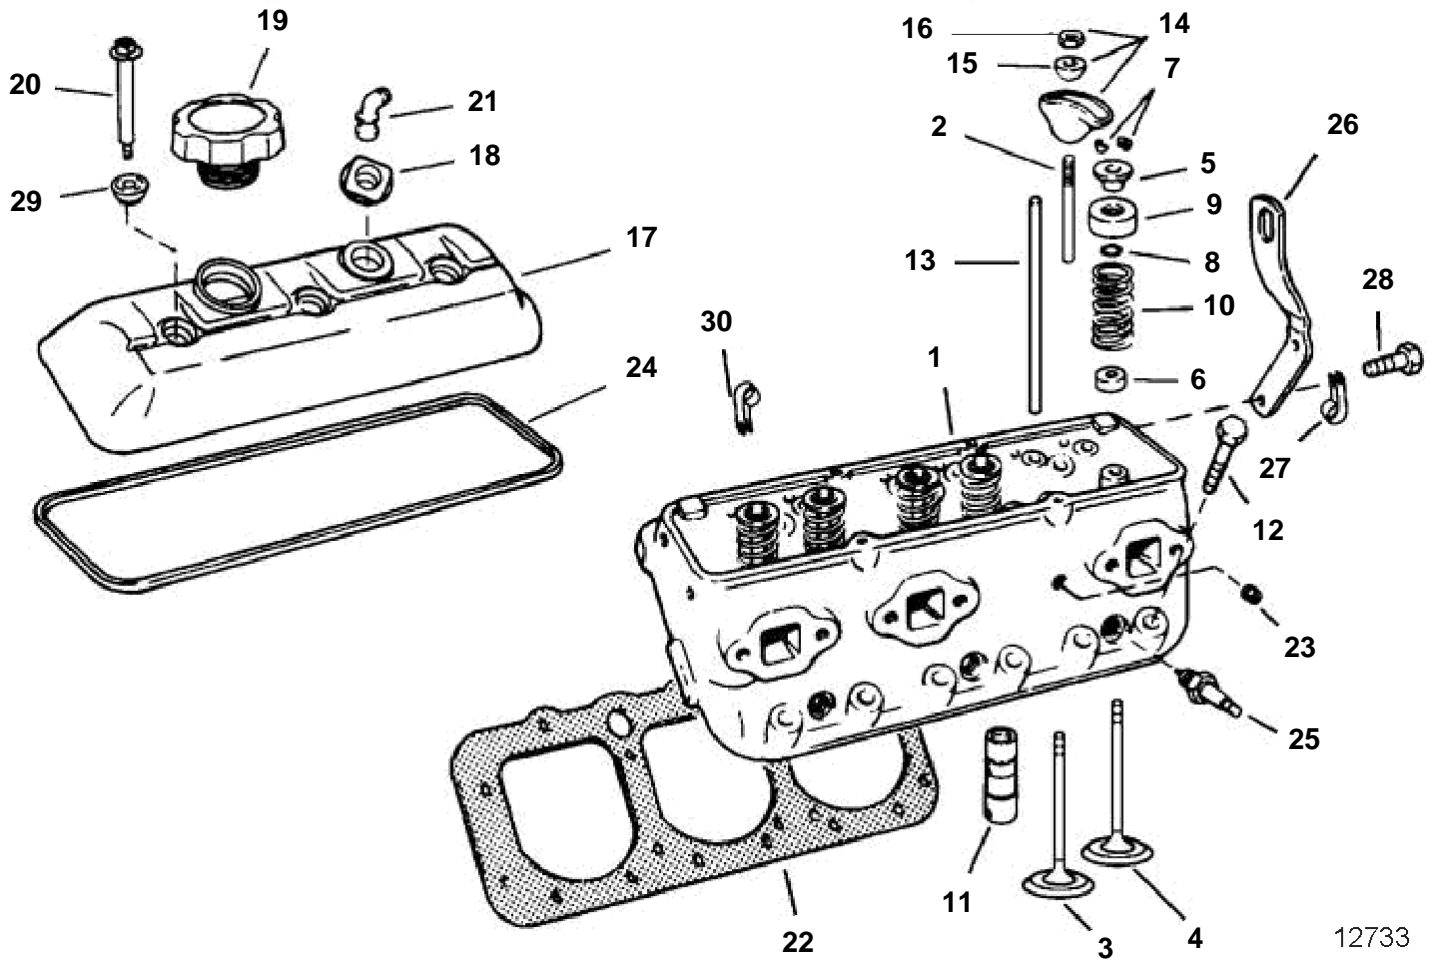

4.3GLMMDA, 4.3GLPMDA, 4.3GSPMDA, 4.3GSPMDA

12733

## 4.3GLMMDA, 4.3GLPMDA, 4.3GSPMDA, 4.3GSPMDA

REF	PART NO.	QTY	DESCRIPTION	NOTES
1	3854945	1	Cylinder head	
2	3850844	6	Stud, Rocker arm	
3	3852449	8	Inlet valve, 0.015 in. OS	
		8	Exhaust valve, 0.030 in. OS	
	3852450	8	Inlet valve, 0.030 in. OS	
	3852451	4	Inlet valve, Standard	
4	3850390	6	Exhaust valve, 0.015 in. OS	
	3850392	6	Exhaust valve, Standard	
5	3853228	6	Valve spring washer, Intake valve spring	
	3853229	8	Rotator, Exhaust valve spring	
6	3853226	6	Seal, Valve stem	
	3853645	6	Seal, 0.015 in. OS	
		6	Seal, 0.030 in. OS	
7	3855823	24	Valve cotter, Valve stem	
8	3854956	12	Seal, Valve stem	
9		12	Shield, Valve stem	
10	3853227	16	Valve spring	
11	3850385	12	Lifter	
12	3853230	10	Lock screw, Cylinder head, 3-3/4 in	
	3853231	4	Lock screw, Cylinder head, 3 in	
13	3853170	12	Push rod, Rocker arm	
14	3854943	1	Rocker arm	
15	3853193	12	Ball, Rocker arm	
16	3853649	12	Nut, Rocker arm	
17	3854949	1	Valve cover, Port	
	3854948	1	Valve cover, Starboard	
18	3854947	6	Grommet, Valve cover	
19	3854944	1	Oil filler cap	
20	3854946	6	Screw, Valve cover	
21	3852104	2	Elbow, Valve cover	
22	3854299	2	Cyl.head.gasket, Cylinder head	
23	3852471	1	Plug, Engine block	
24	3854942	2	Gasket, Valve cover	
25	3851840	1	Spark plug kit, 6-pack	Gi
	3851859	1	Spark plug kit, 6-pack	GL/GS
	3851860	1	Spark plug kit, 24-pack	GL/GS
	3851863	1	Spark plug kit, 24-pack	Gi
26	3853311	1	Bracket, Port, rear	
27	3852092	1	Clamp, Engine cable to cyl. head	
28	3853557	2	Screw, Lift bracket	
29	3855020	6	Grommet, Valve cover screw	
30	3852837	1	Clamp, PS hoses to head	