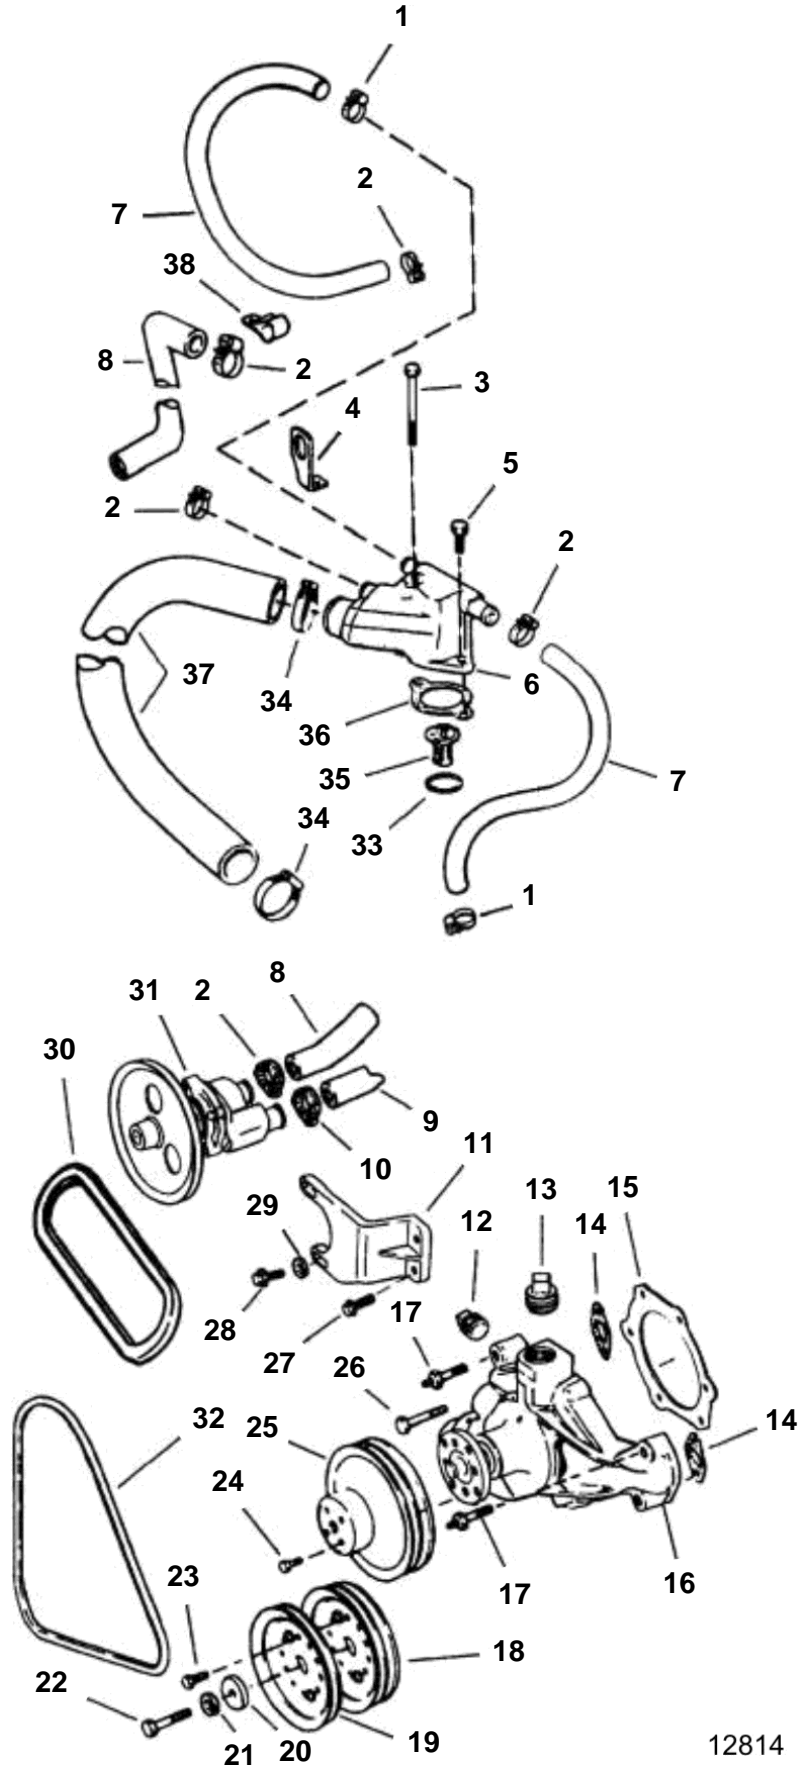

4.3GLMMDA, 4.3GLPMDA, 4.3GSPMDA, 4.3GSPMDA

12814

## 4.3GLMMDA, 4.3GLPMDA, 4.3GSPMDA, 4.3GSPMDA

REF	PART NO.	QTY	DESCRIPTION	NOTES
1	961663	2	Clamp, Hose to thermostat hsg	
	3853780	2	Clamp, Hose to thermostat hsg	
2	3852602	2	Clamp, Hose to exhaust manifold	
3	3853391	1	Screw, Lift bracket & thermostat hsg	
4	3852649	1	Bracket, Center lift	
5	3853401	1	Screw, Thermostat hsg to engine	
6	3850360	1	Thermostat housing, Thermostat hsg	
7	3852746	2	Hose, Thermostat hsg to manifold	Cut to length
8	3852283	1	Hose, Pump to thermostat hsg	GL, GS
9	3852282	1	Hose, Cooler to pump	GL, GS
10	3850422	1	Clamp, Hose, water pump inlet	
11		1	Bracket, Water pump	
12	3852135	1	Plug, 3/4 inches	
13	3850802	1	Plug, 1 inch	
14	3852477	2	Gasket, Water pump	
15	3850595	1	Gasket, Water pump cover	
16	3853850	1	Circulation pump	
17	3852507	2	Stud, Water pump	
18	3852137	1	Pulley, Water pump	
19	3852505	1	Pulley, Crankshaft, water pump	
20	3852110	1	Washer, Harmonic balance	
21	3852046	1	Lock washer, Harmonic balance	
22	3852131	1	Screw, Harmonic balance	
23	3853418	3	Screw, Pulley to crankshaft	
24	3853390	4	Screw, Water pump pulley to hub	
25	3852220	1	Pulley, Water pump	
26	3854653	1	Screw	
27	3853326	2	Screw, Water pump bracket to engine	
28	3853155	2	Screw, Water pump to bracket	
29	3852162	2	Washer, Screw, water pump to bracket	
30	3852336	1	V-belt, Water pump	
31	3852398	1	Sea water pump	Replaced by 3851623
	3851623	1	Sea water pump	
32	3852504	1	V-belt, Alternator to pulley	Power steering
	3852464	1	V-belt, Alternator to pulley	Without power steering
33	3852071	1	O-ring, Thermostat	
34	3852098	2	Clamp, Hose, thermostat hsg to water pump	
35	3852216	1	Thermostat, Engine	
36	3852111	1	Gasket, Thermostat hsg to engine	
37	944386	1	Hose, Thermostat hsg to PJX	
	3852288	1	Hose, Thermostat hsg to water pump	
38	3852490	1	Clamp, Hoses to front mount	Port
	3853312	1	Clamp, Hoses to front mount	Stbd