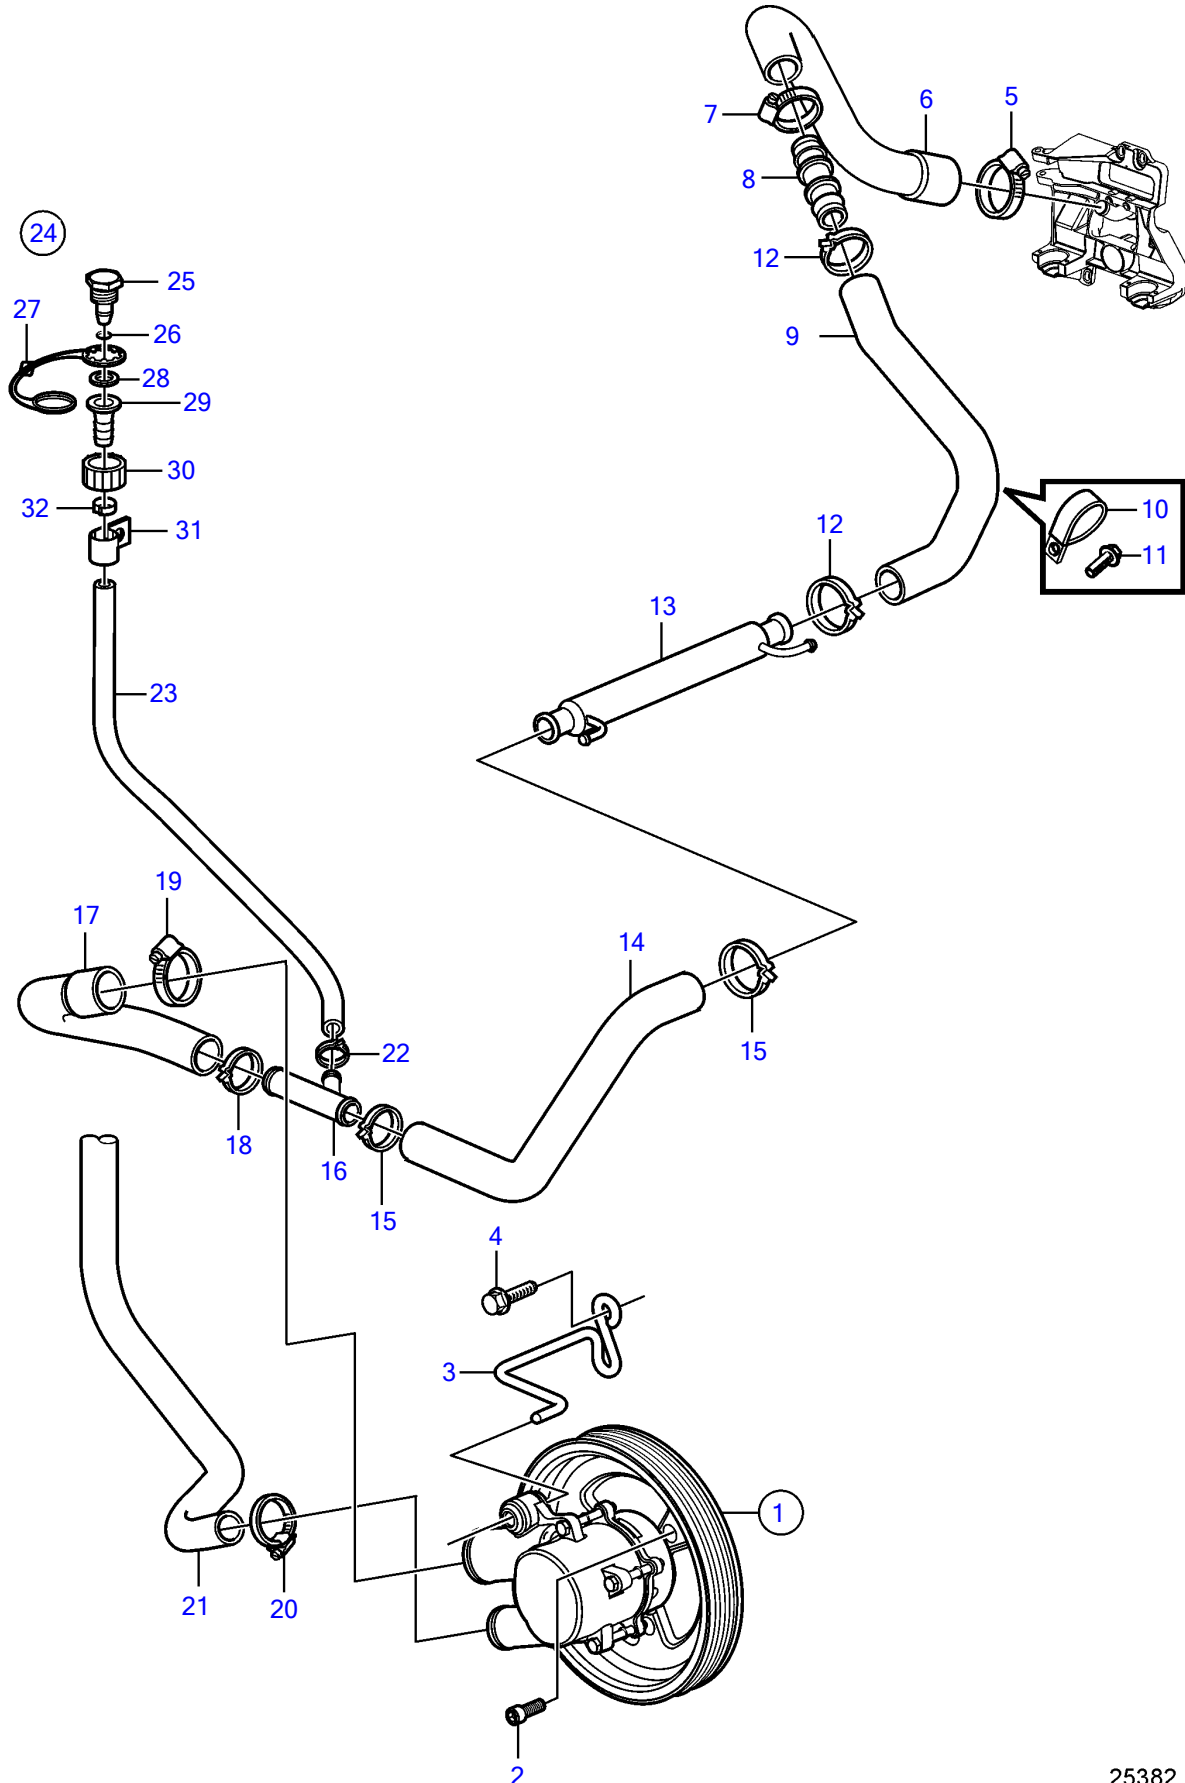

4.3GL-P

4.3GL-P

REF	PART NO.	QTY	DESCRIPTION	NOTES
1	21212799	1	Pump	
2	3857939	3	Screw	
3	3595464	1	Bracket	
4	3860163	2	Flange screw	
5	3812302	1	Hose clamp	
6	21340837	1	Hose	
7	3863444	1	Hose clamp	
8	21429137	1	Connector	
9	21452584	1	Hose	
10	3853312	2	Clamp	replaced by next part number
	(21619466)	2	Attaching clamp	Obsolete part
11	(3853557)	2	Flange screw	Obsolete part, 3/8" - 16 unc, L=0.75" (19mm)
12	982645	3	Clamp	
13	21399019	1	Hydraulic oil cooler	
14	21340840	1	Hose	
15	982645	2	Clamp	
16	3862699	1	T-pipe	
17	21429134	1	Hose	
18	3863440	1	Hose clamp	
19		1	Hose clamp	
20	3852602	1	Hose clamp	
21	3817817	1	Hose, therm. housing	For seawater cooled engine
22	978173	1	Hose clamp	
23	3862901	1	Hose	
24	3807440	1	Connector	
25		1	• Cap	Not sold separately
26	942978	1	• O-ring	
27	3862082	1	• Retainer	
28	3807664	1	• Washer	
29		1	• Connector	Not sold separately
30		1	• Connector	Not sold separately
31	3862891	1	Attaching clamp	
32	978174	1	Hose clamp	