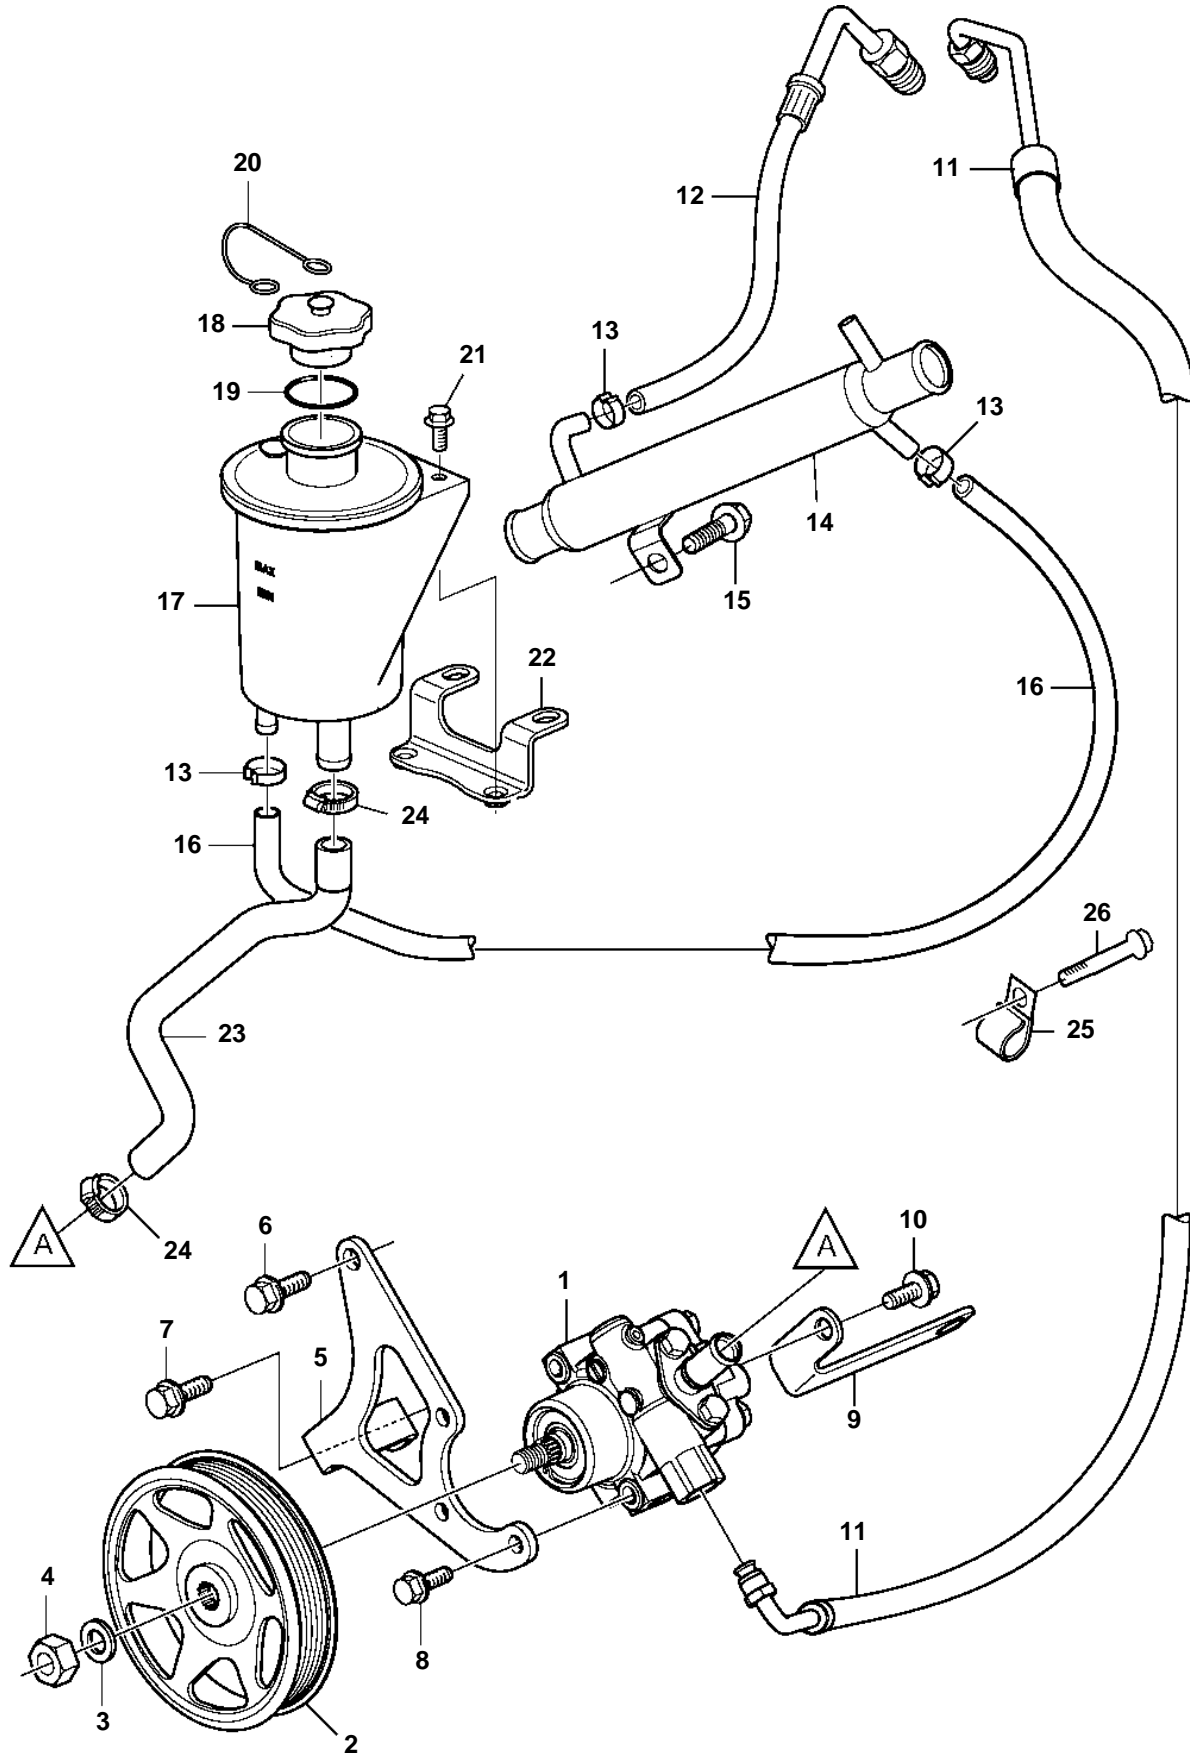

4.3GL-J, 4.3GL-JF

4.3GL-J, 4.3GL-JF

REF	PART NO.	QTY	DESCRIPTION	NOTES
1	3887373	1	Pump	
2	3889611	1	Pulley	
3	3889615	1	Washer	
4	3889613	1	Nut	
5	3887731	1	Bracket	
6	3853405	1	Screw	
7	3853557	1	Screw	
8	3595499	3	Screw	
9	3887776	1	Bracket	
10	3595499	1	Screw	
11	3888739	1	Hose assembly	
12	3863148	1	Hose	
13	982663	3	Hose clamp	
14	3862629	1	Oil cooler	
15	3860582	1	Screw	
16	21125465	1	Hose	
17	3887375	1	Reservoir	
18		1	· Cap	not sold separately
19		1	· O-ring	not sold separately
20		1	· Retainer	not sold separately
21	945358	2	Flange screw	
22		1	Bracket	Part not sold
23	21128313	1	Hose	
24	3853794	2	Hose clamp	
25		1	Clamp, J	Part not sold
26	3853392	1	Screw	