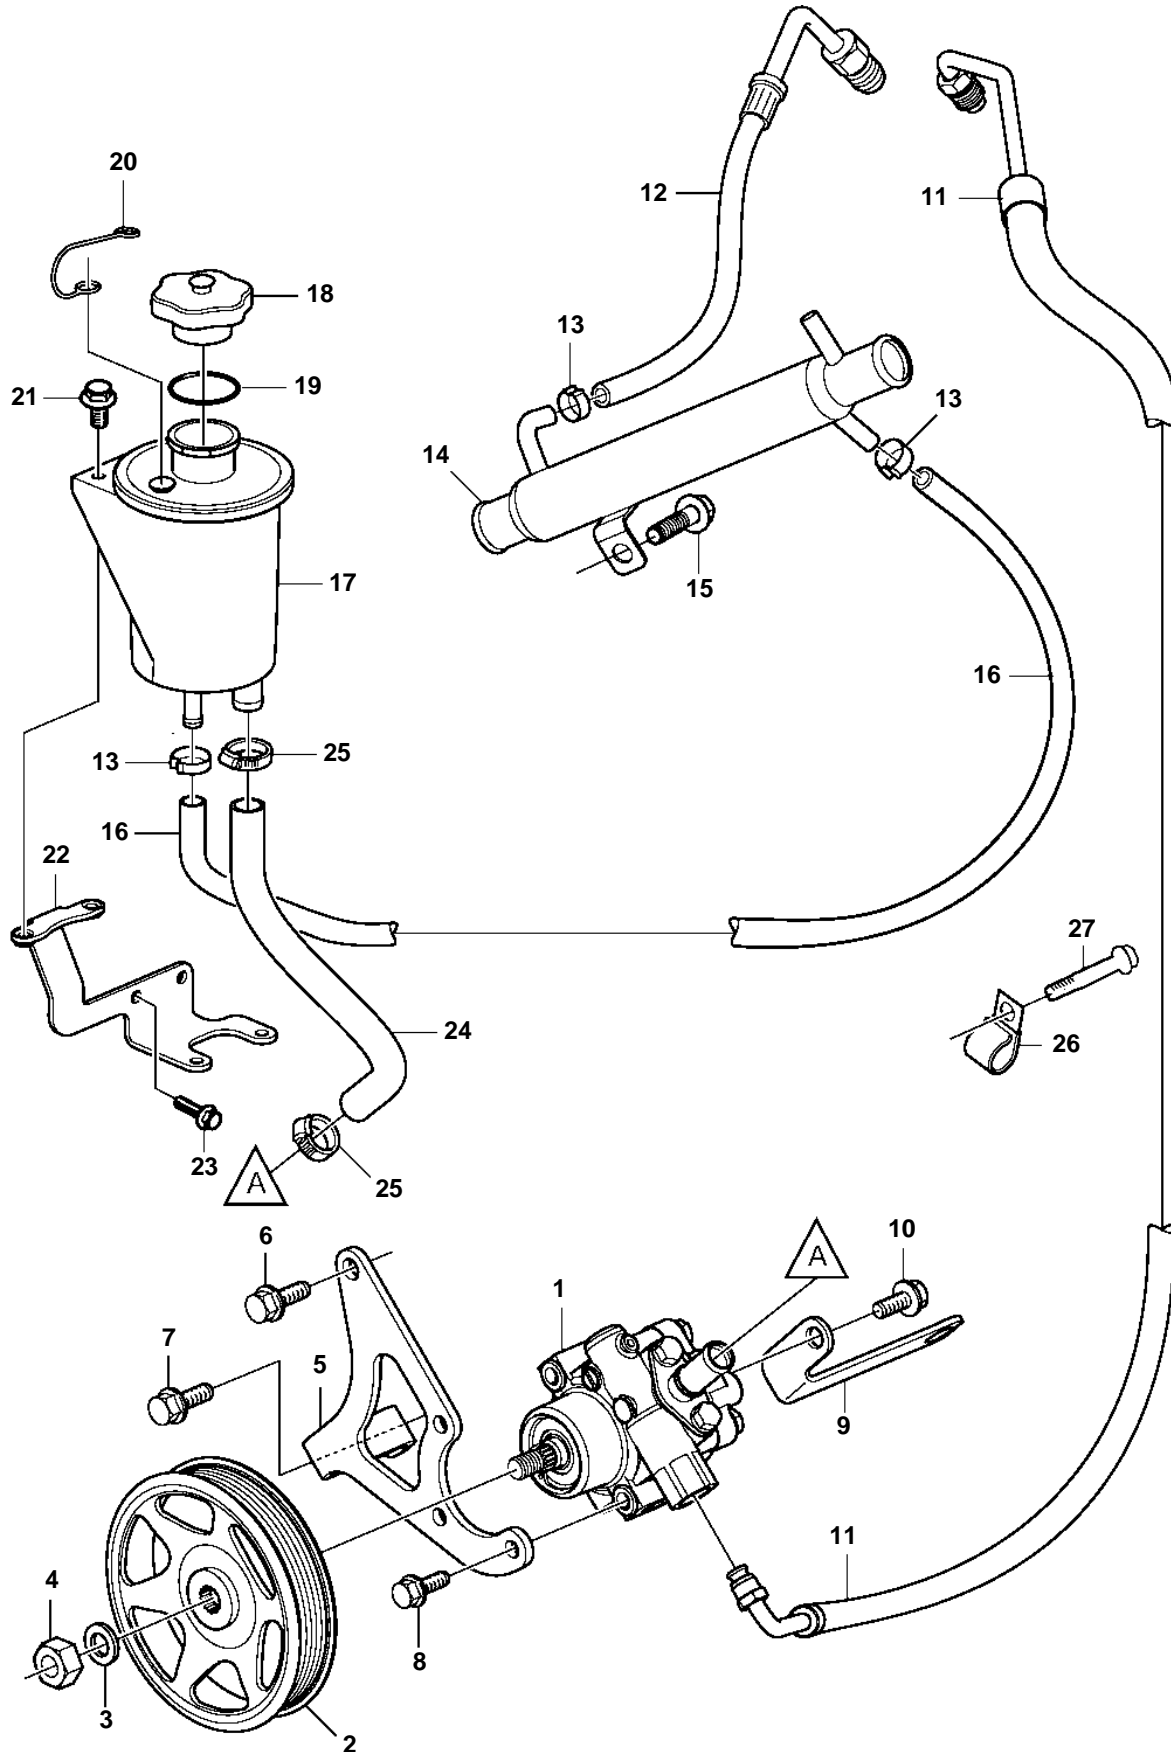

4.3GL-J, 4.3GL-JF

4.3GL-J, 4.3GL-JF

REF	PART NO.	QTY	DESCRIPTION	NOTES
1	3887373	1	Pump	
2	3889611	1	Pulley	
3	3889615	1	Washer	
4	3889613	1	Nut	
5	3887731	1	Bracket	
6	3853405	1	Screw	
7	3853557	1	Screw	
8	3595494	3	Screw	
9	3887776	1	Bracket	
10	3595499	1	Screw	
11	3888739	1	Hose assembly	
12	3863148	1	Hose	
13	982663	3	Hose clamp	
14	3862629	1	Oil cooler	
15	946472	1	Flange screw	
16	3593914	1	Hose	
17	3887375	1	Reservoir	
18		1	· Cap	not sold separately
19		1	· O-ring	not sold separately
20		1	· Retainer	not sold separately
21	945358	2	Flange screw	
22	40005662	1	Bracket	
23	3595499	2	Screw	
24	40005059	1	Hose	
25	3853794	2	Hose clamp	
26		1	Clamp, J	Part not sold
27	965222	1	Flange screw	