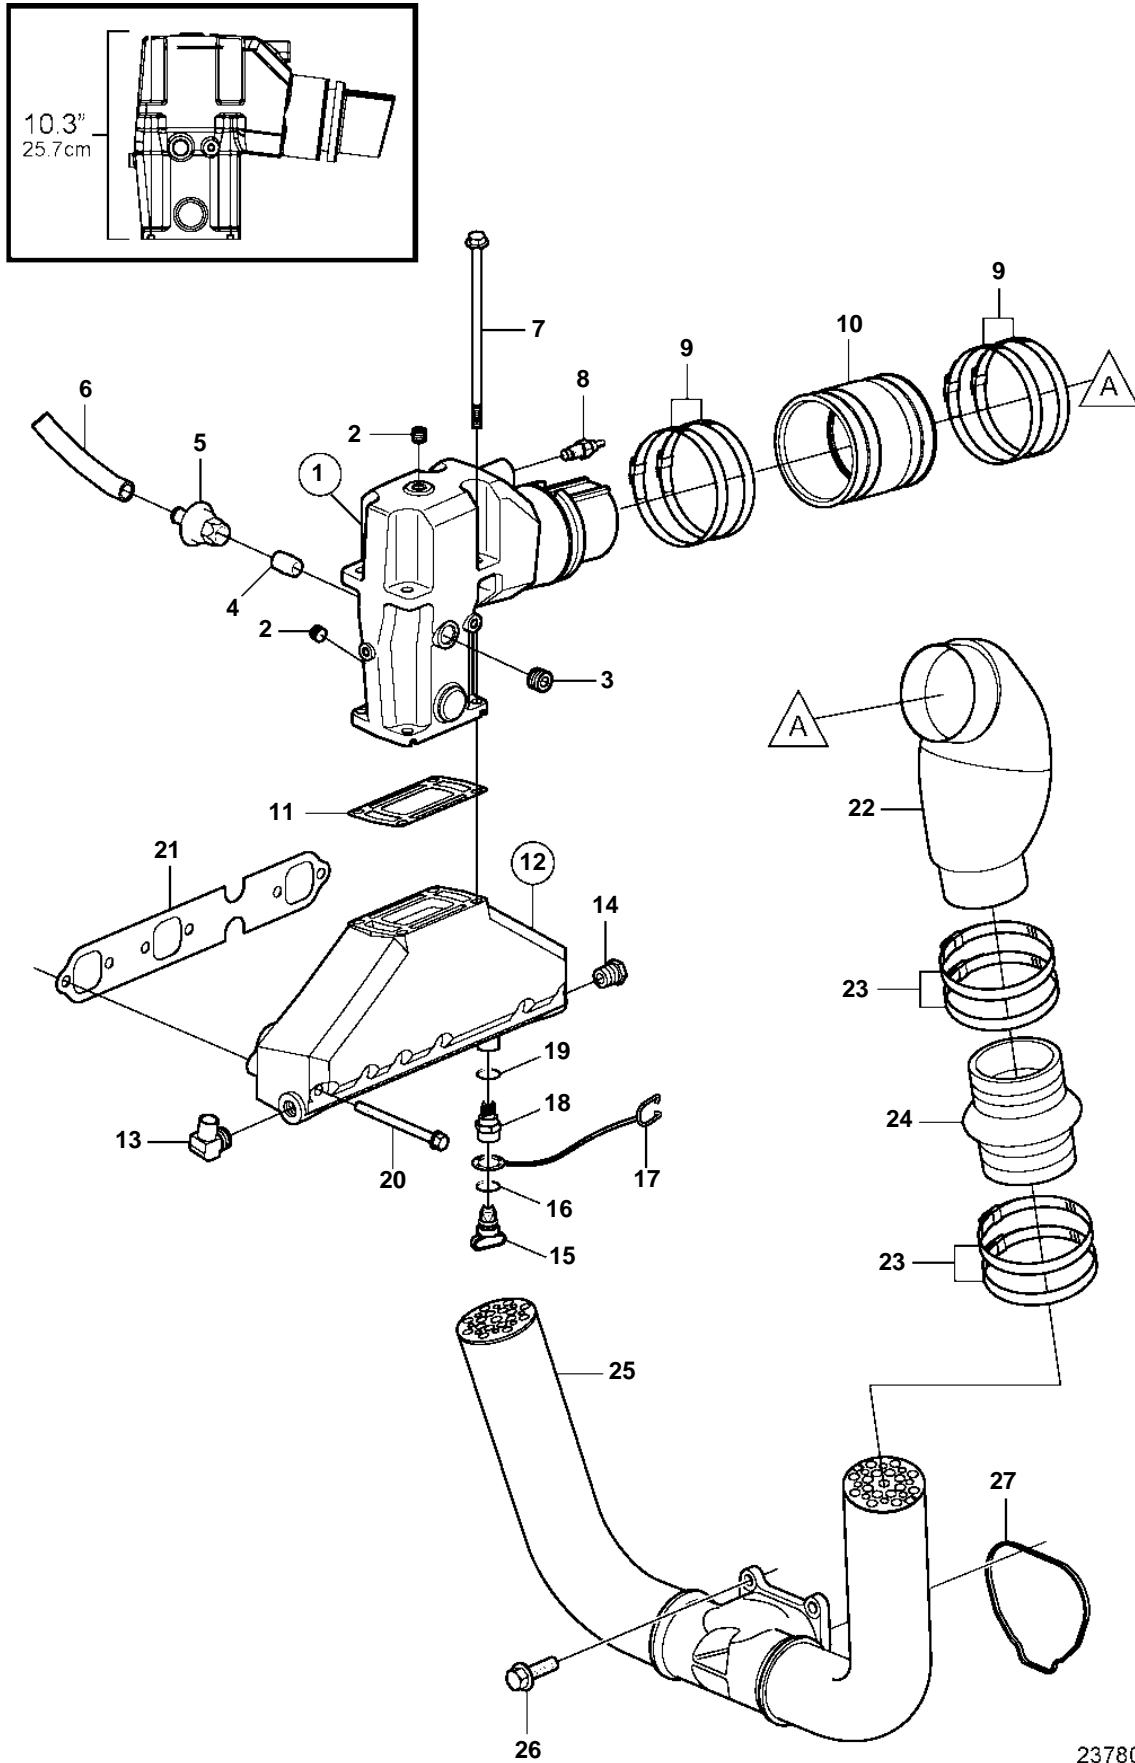

4.3GL-J, 4.3GL-JF

4.3GL-J, 4.3GL-JF

REF	PART NO.	QTY	DESCRIPTION	SEE SEC.	NOTES
1	3889964	2	Manifold		
			· Bulletin P-25-1-4	P-25-1-4-EN	Tall Riser Options
2	3850740	4	Plug		
3	3850999	2	Plug		
4	3857763	2	Fitting		
5	3857761	2	Valve		
6	3863478	2	Hose		
7	3808361	8	Screw		
8	3862500	2	Temperature sensor		
9	3863443	8	Hose clamp		
10	3852696	2	Hose		
11	3863191	1	Kit		
		2	· Gasket		not sold separately
12	3847672	2	Manifold		
13	3852538	2	Elbow		
14	3858291	2	Reduction sleeve		
15	21114522	2	Drain plug		
	3849500	2	· Plug		Replaced by 21114522
16	976970	2	· O-ring		
17	3849892	2	· Retainer		
18	21238201	2	Adapter		
19	976970	2	· O-ring		
20	3857184	12	Flange screw		
21	3853412	2	Gasket		
22	3854874	2	Exhaust pipe		
23	3863442	8	Hose clamp		
24	3863450	2	Bellows		
25	3847749	1	Exhaust pipe		
26	3841928	4	Screw		
27	3841013	1	Gasket		