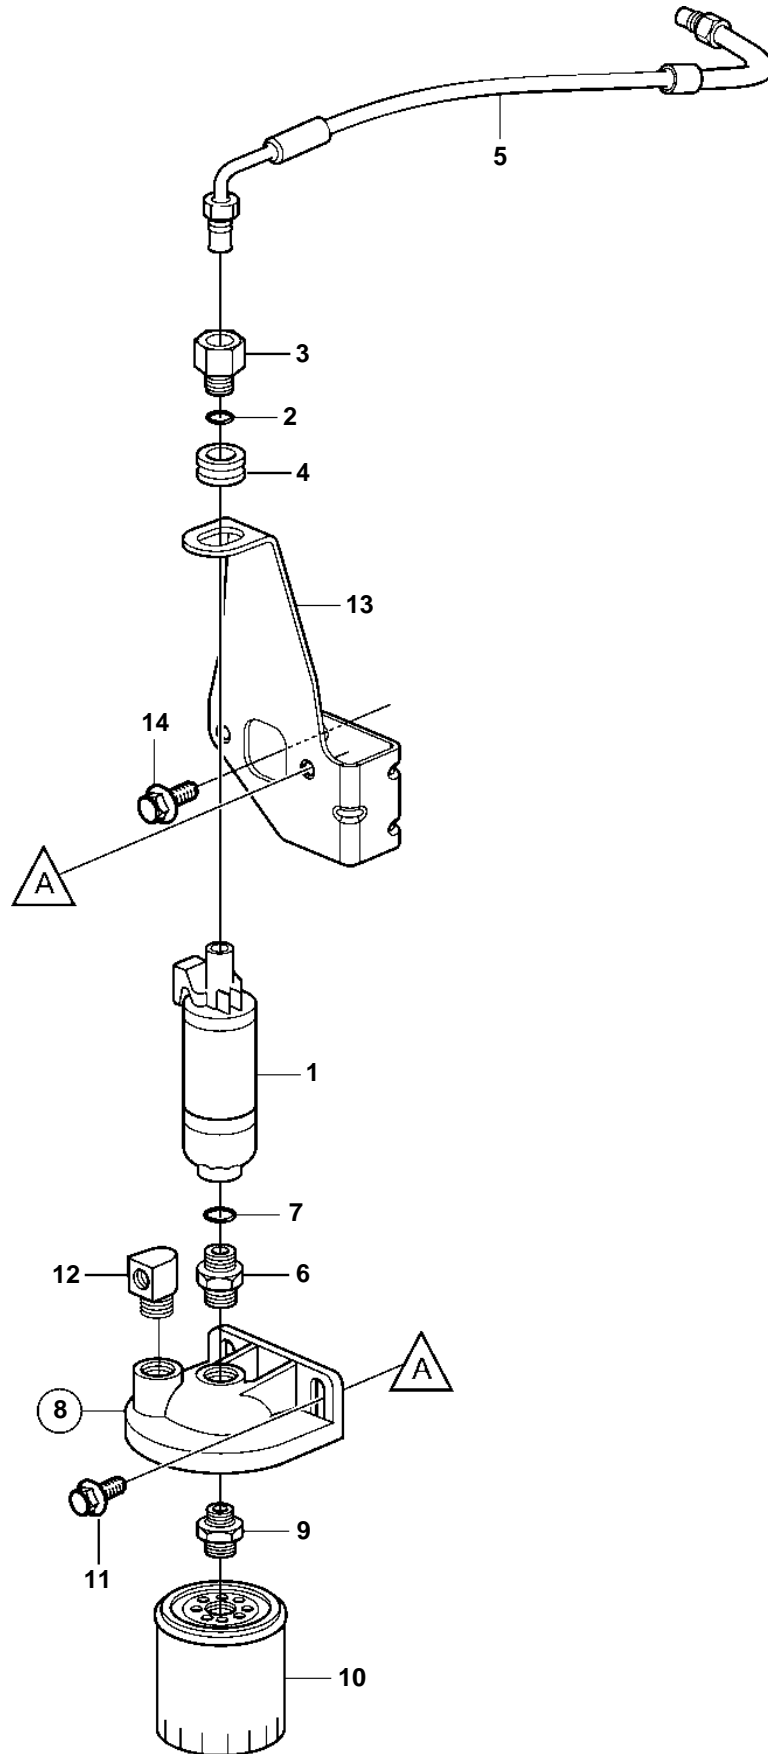

4.3GL-J, 4.3GL-JF

20185

4.3GL-J, 4.3GL-JF

REF	PART NO.	QTY	DESCRIPTION	NOTES
1	3858261	1	Fuel pump	
2	3850820	1	O-ring	
3	856954	1	Nipple	
4	3858345	1	Grommet	
5	3883160	1	Fuel pipe	
6	3853493	1	Fitting	
7	3850819	1	· O-ring	
8	3850861	1	Kit	
9		1	· Connector	not sold separately
10	3862228	1	· Fuel filter	
11	3853557	2	Screw	
12	3852013	1	Elbow	
13	3595460	1	Bracket	
14	3860834	2	Screw	