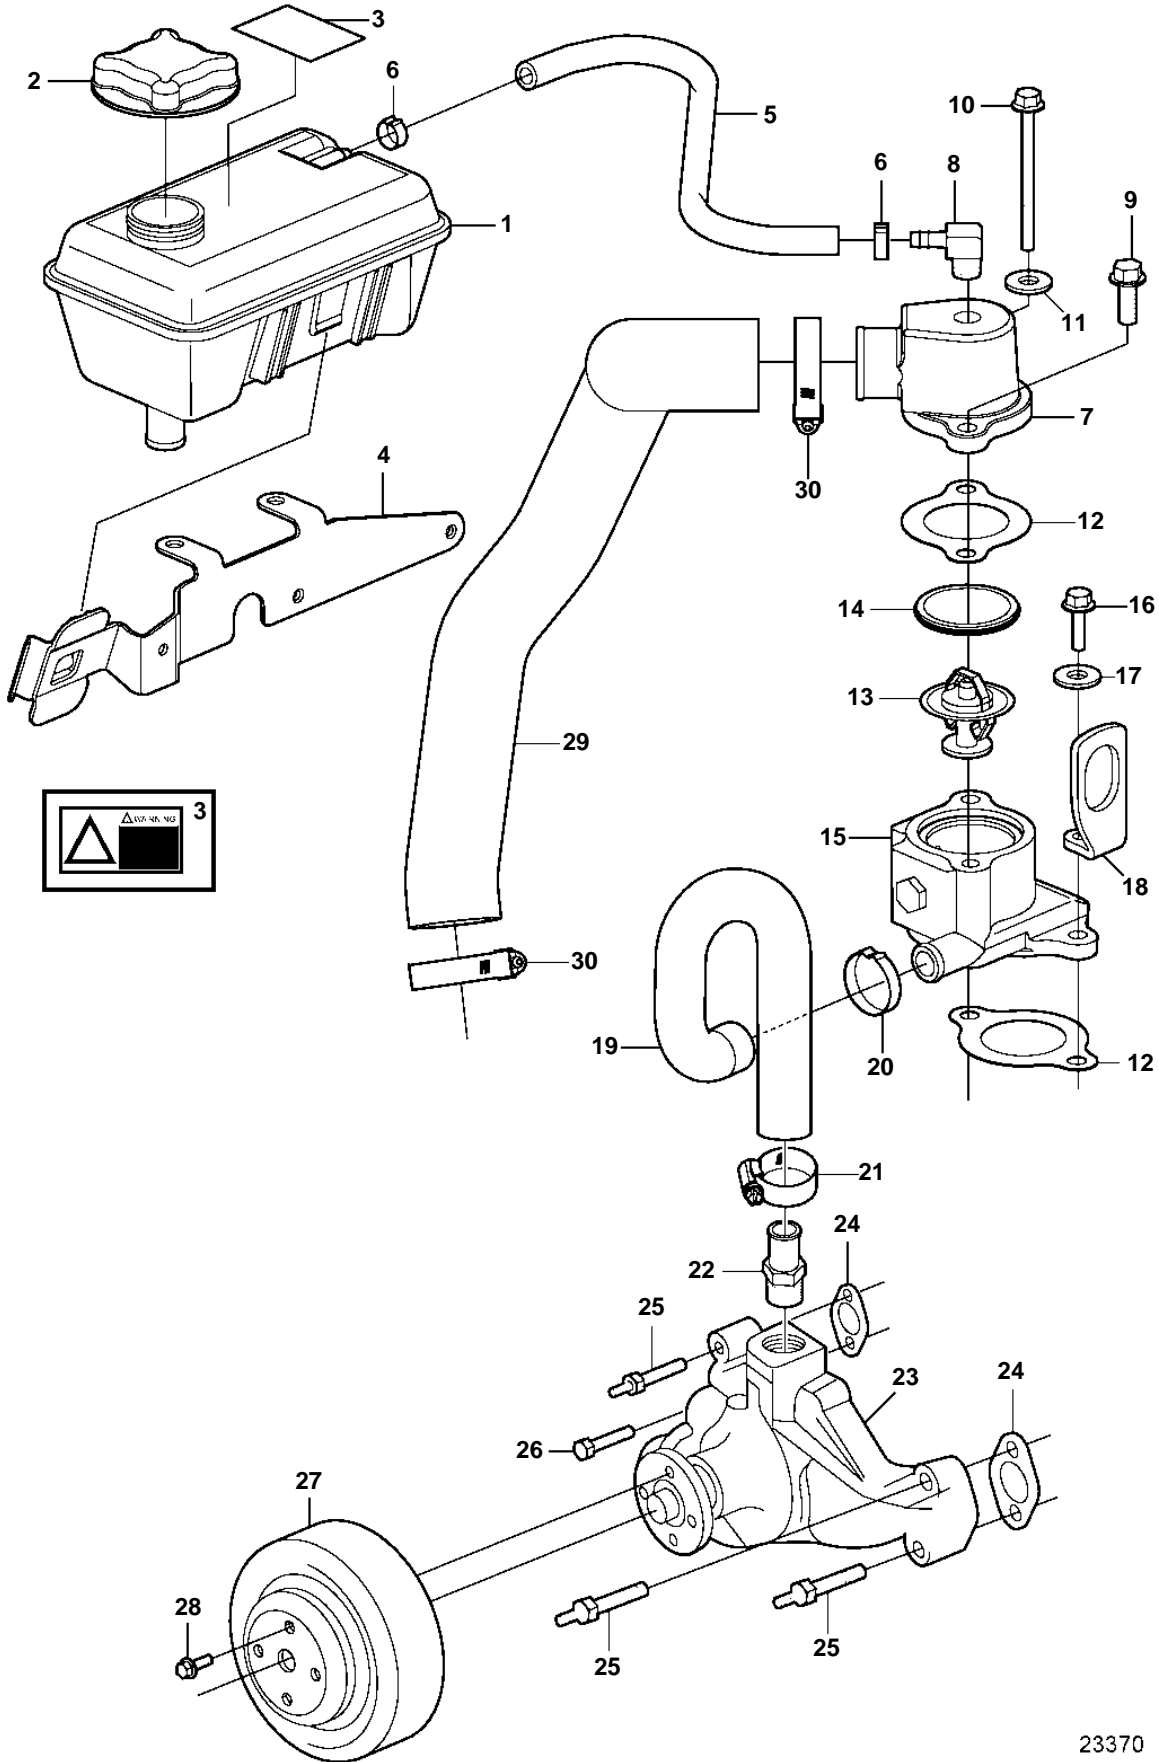

4.3GL-GF

23370

4.3GL-GF

REF	PART NO.	QTY	DESCRIPTION	NOTES
1	861105	1	Expansion tank	
2	1674083	1	Pressure cap	
3	3858552	1	Decal	WARNING!
4	3842583	1	Bracket	
5	3860955	1	Hose	
6	3860413	1	Hose clamp	
	982643	1	Clamp	Oetiker
7	3860555	1	Thermostat housing	
8	3860585	1	Elbow nipple	
9	3860163	1	Screw	
10	3853391	1	Screw	
11	3852162	1	Washer	
12	3852111	2	Gasket	
13	3831426	1	Thermostat kit	
14	416033	1	Sealing ring	
15	3851384	1	Thermostat housing	
16	3853401	1	Screw	
17	3852162	1	Washer	
18	3861919	1	Lifting eye	
19	3842131	1	Hose	
20	982716	1	Clamp	
21	3863439	1	Hose clamp	
22	983744	1	Hose nipple	
23	3853850	1	Circulation pump	
24	3852477	2	Gasket	
25	3856147	3	Stud	
26	3856137	1	Bolt	
27	3860083	1	Pulley	
28	3853390	4	Screw	
29	3841899	1	Hose	
30	3812304	2	Hose clamp	