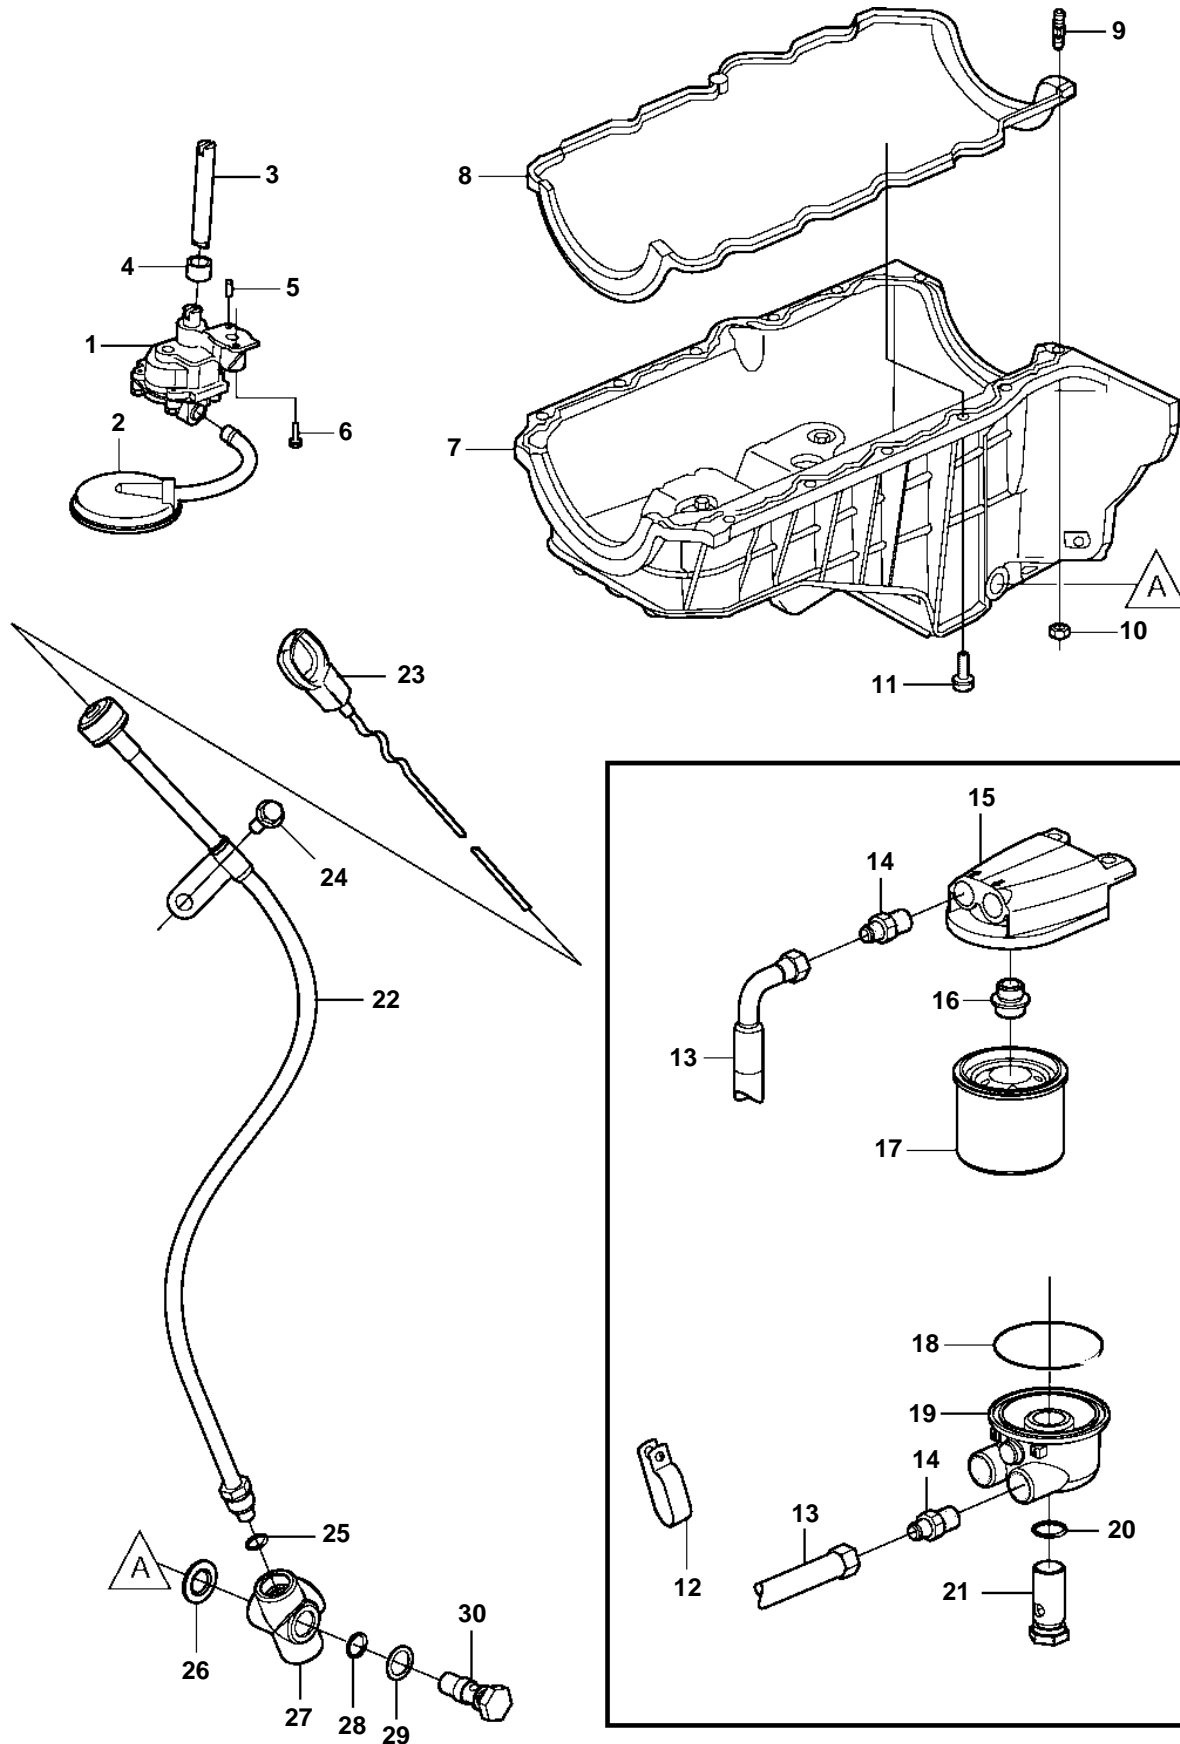

4.3GL-E, 4.3GL-EF

4.3GL-E, 4.3GL-EF

REF	PART NO.	QTY	DESCRIPTION	SEE SEC.	NOTES
1	3856125	1	Oil pump		
2	3857714	1	Oil pump screen		
3	3853198	1	Shaft		
4	3853199	1	Retainer		
5	3855972	2	Pin		
6	3853234	1	Screw		
7	3858697	1	Oil pan		
8	3855801	1	Gasket kit		
9	3857718	2	Stud		
10	3856930	2	Nut		
11	3855802	10	Screw		
12	3860075	1	Clamp		
13	3808638	2	Oil line		
14	3860234	4	Fitting		
15	3840727	1	Adapter		
16	3852015	1	• Connector		
17	835440	1	Oil filter		
			Bulletin P-21-7-1	P-21-7-1-EN	Oil Filters, GM gas engines
18	3854416	1	O-ring		
19	3860059	1	Adapter		
20	3852089	1	O-ring		
21	3854695	1	Retainer		
22	3855723	1	Tube		
23	3862843	1	Oil dipstick		
24	3853557	1	Screw		
25	3852033	1	O-ring		
26	3851981	1	Sealing washer		
27	3587783	1	Fitting		
28	3853674	1	O-ring		
29	3852007	1	Washer		
30	888958	1	Retainer		