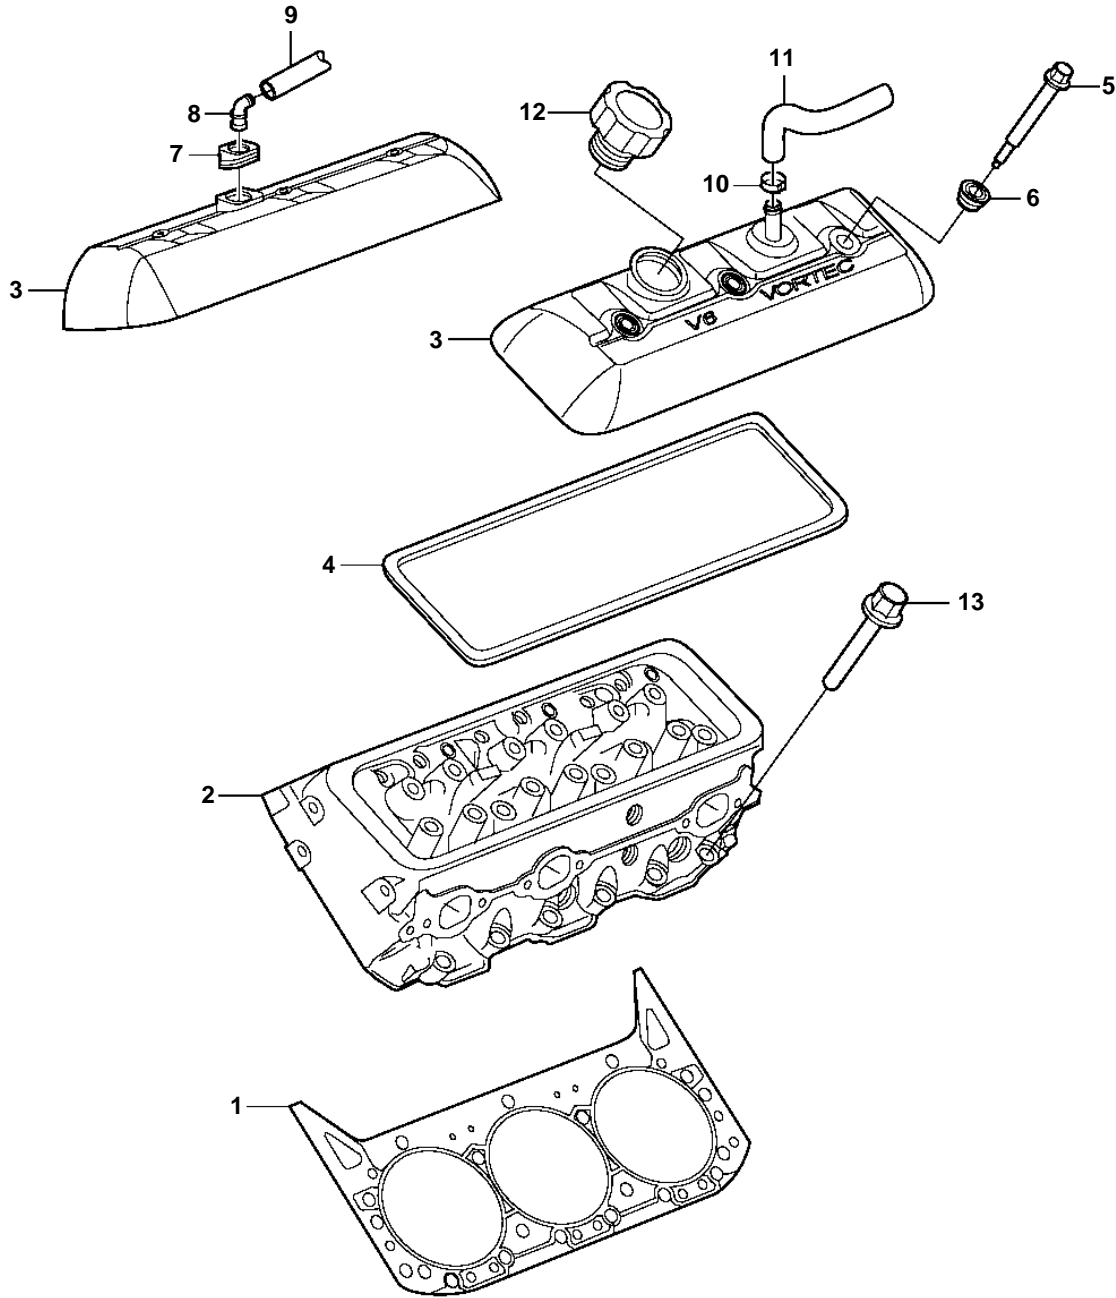

4.3GL-E, 4.3GL-EF

21809

4.3GL-E, 4.3GL-EF

REF	PART NO.	QTY	DESCRIPTION	NOTES
1	3854299	2	Gasket	
2	3861911	2	Cylinder head	
3	3842875	1	Valve cover	PORT
	3854948	1	Valve cover	STARBOARD
4	3854942	2	· Gasket	
5	3854946	6	· Screw	
6	3855020	6	· Grommet	
7	3854947	1	Grommet	
8	3852104	1	Elbow	
9	3862744	1	Hose	TO FLAME ARRESTOR
10	982663	1	Clamp	
11	3809328	1	Hose	
12	3854944	1	Oil filler cap	
13	3856122	10	Screw	L=3 51/64" (96mm)
	3856123	4	Screw	L=3 1/16" (78mm)
	3856124	10	Screw	L=1.62" (41mm)
14	3862594	2	Bracket	
15	3860163	2	Screw	
16	3853557	2	Screw	