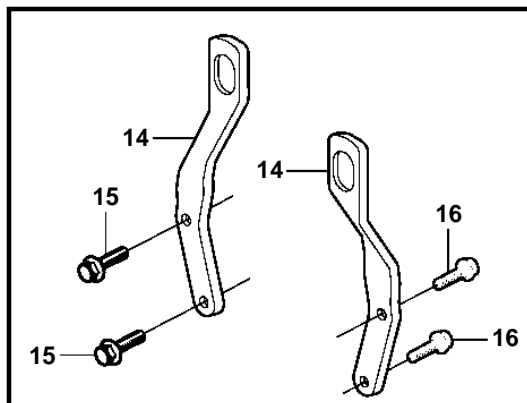

4.3GL-E, 4.3GL-EF

21809

4.3GL-E, 4.3GL-EF

REF	PART NO.	QTY	DESCRIPTION	NOTES
1	3854299	2	Gasket	
2	3861911	2	Cylinder head	
3	3842875	1	Valve cover	PORT
	3854948	1	Valve cover	STARBOARD
4	3854942	2	· Gasket	
5	3854946	6	· Screw	
6	3855020	6	· Grommet	
7	3854947	1	Grommet	
8	3852104	1	Elbow	
9	3862744	1	Hose	TO FLAME ARRESTOR
10	982663	1	Clamp	
11	3809328	1	Hose	
12	3854944	1	Oil filler cap	
13	3856122	10	Screw	L=3 51/64" (96mm)
	3856123	4	Screw	L=3 1/16" (78mm)
	3856124	10	Screw	L=1.62" (41mm)
14	3862594	2	Bracket	
15	3860163	2	Screw	
16	3853557	2	Screw	