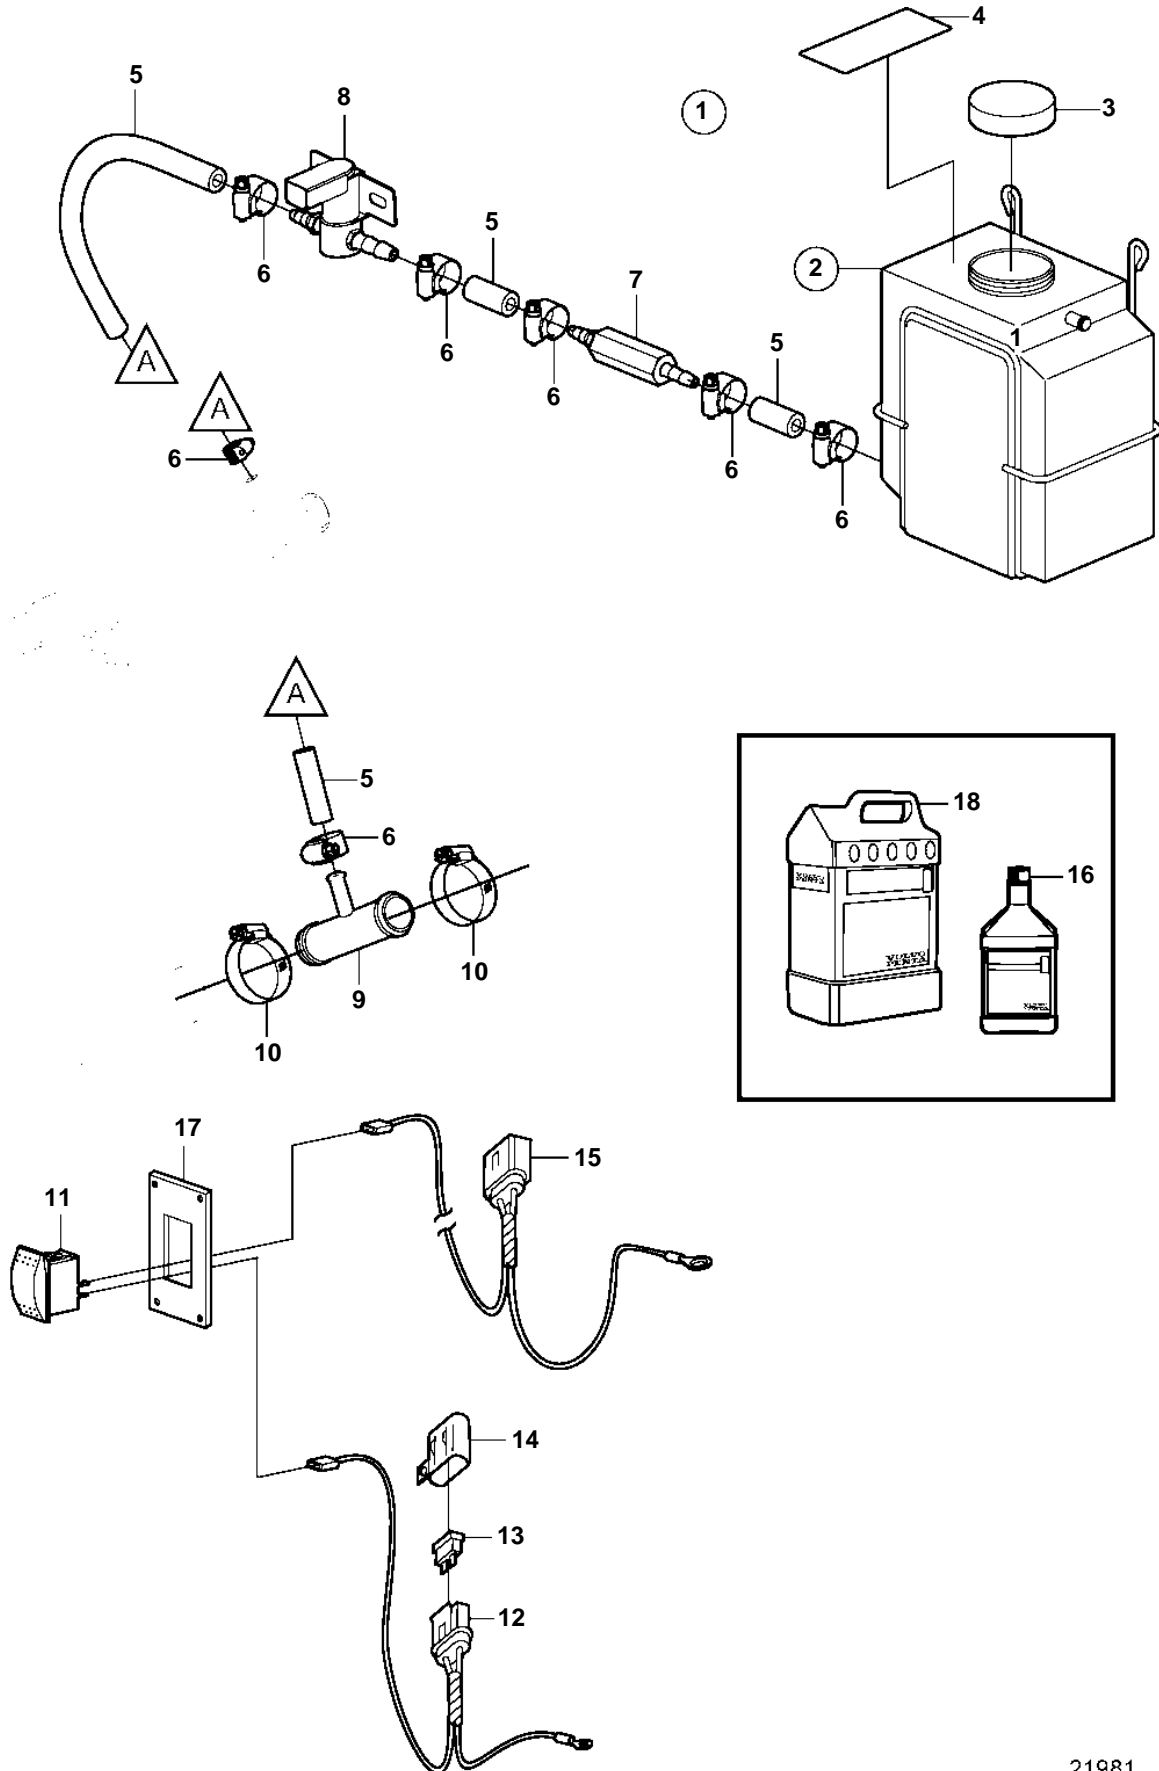

4.3GL-E, 4.3GL-EF

4.3GL-E, 4.3GL-EF

REF	PART NO.	QTY	DESCRIPTION	NOTES
1	41103100	1	Cleaner kit	
2	3862039	1	• Tank	
3	3858990	1	• • Cap	
4	7741899	1	• Decal	
5		1	• Hose	CUT
6	3853794	6	• Clamp	
7	3817257	1	• Filter	
8	3808911	1	• Solenoid valve	
9	3589414	1	• T-nipple	
10	3853786	2	• Clamp	
11	3862491	1	• Switch	
12	3862489	1	• Wiring harness	
13	983966	1	• • Fuse	
14	8072808	1	• • Cover	
15	3862490	1	• Cable harness	
16	41103103	X	• Neutralizing agent	1 QUART (946ml)
17	3862899	1	• Switch plate	BLACK
	3862898	X	Switch plate	WHITE
	3862900	X	Switch plate	WOODGRAIN
18	41103102	X	Neutralizing agent	1 GALLON (3.78L)