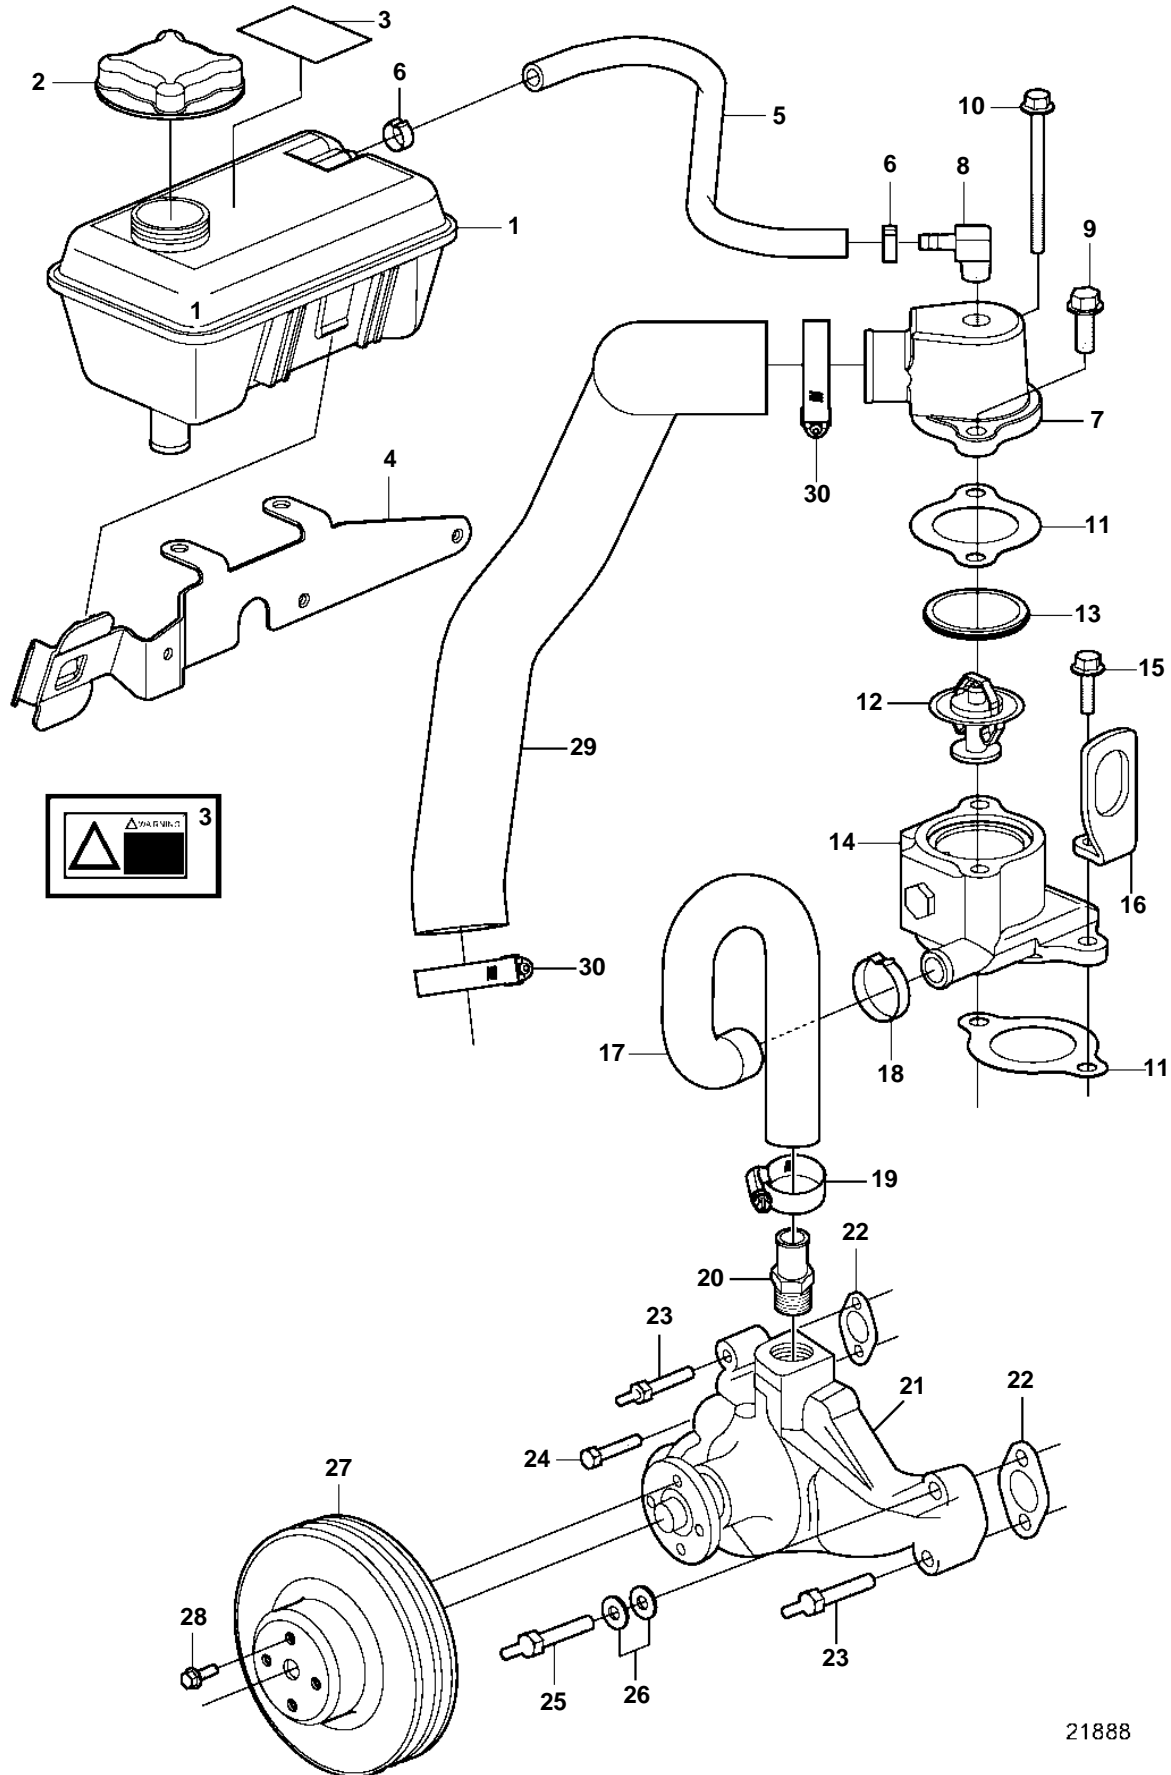

4.3GL-EF

4.3GL-EF

REF	PART NO.	QTY	DESCRIPTION	NOTES
1	861105	1	Expansion tank	
2	1674083	1	Pressure cap	
3	3858552	1	Decal	WARNING!
4	3842583	1	Bracket	
5	3860955	1	Hose	
6	982643	2	Clamp	
7	3860555	1	Thermostat housing	
8	3860585	1	Fitting	
9	3860163	1	Screw	
10	969189	1	Flange screw	
11	3852111	2	Gasket	
12	3831426	1	Thermostat kit	
13	416033	1	· Sealing ring	
14	3851384	1	Thermostat housing	
15	945444	1	Flange screw	
16	3861919	1	Bracket	
17	3842131	1	Hose	
18	982716	1	Clamp	
19	3863439	1	Clamp	
20	983744	1	Hose nipple	
21	3853850	1	Circulation pump	
22	3852477	2	Gasket	
23	3856147	2	Stud	
24	3856137	1	Screw	
25	3852507	1	Stud	
26	980933	2	Washer	
27	3852220	1	Pulley	
28	3853390	4	Screw	
29	3841899	1	Hose	
30	3812304	2	Clamp	