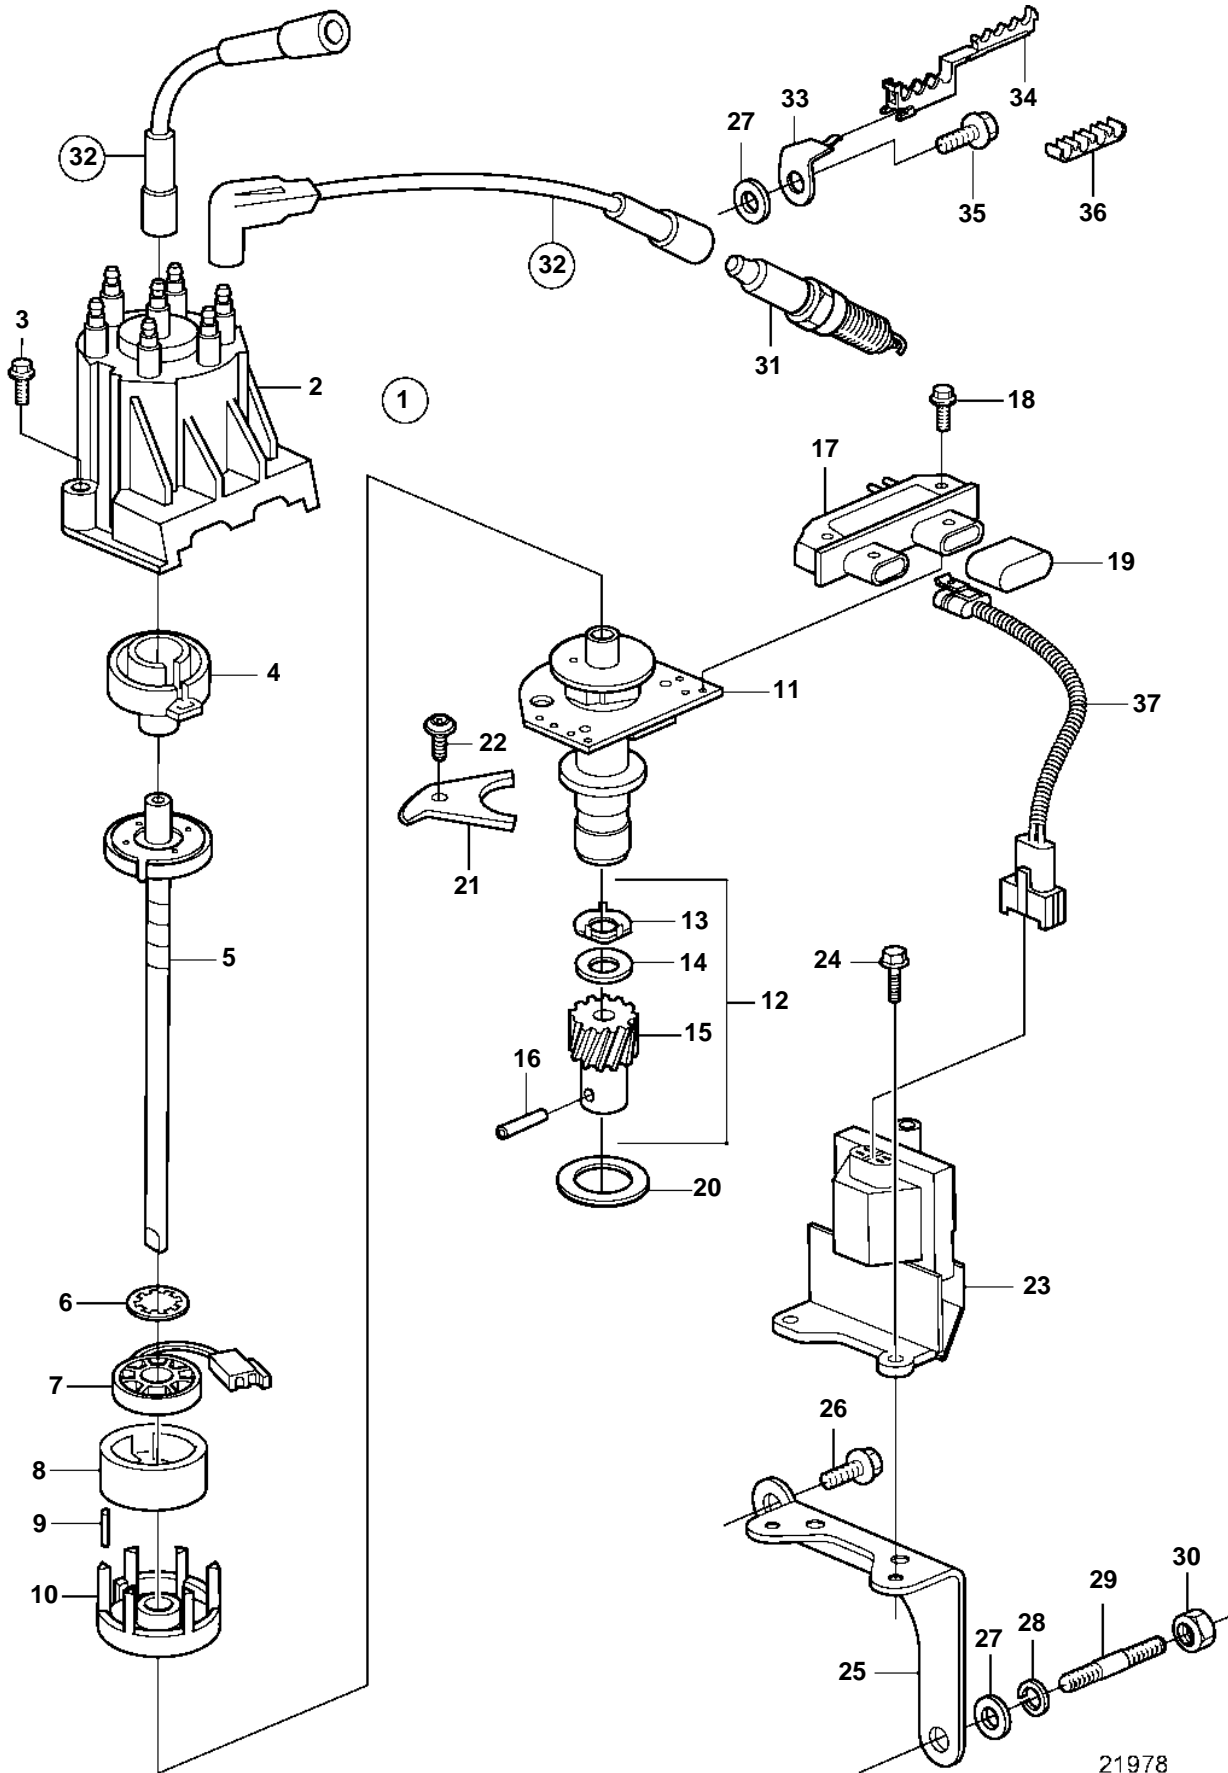

4.3GL-C, 4.3GL-D

21978

4.3GL-C, 4.3GL-D

REF	PART NO.	QTY	DESCRIPTION	NOTES
1		1	Distributor	NOT SERVICED
2	3854331	1	• Distributor cap	
3	3853318	2	• Screw	
4	3854311	1	• Rotor	
5	3854312	1	• Shaft	
6	3853317	1	• Retainer	
7	3854001	1	• Coil	
8	3854552	1	• Shield	
9	3853316	1	• Locating pin	
10	3854309	1	• Pole shoe	
11		1	• Housing	NOT SERVICED
12	3854557	1	• Repair kit	
13		1	• • Washer	
14		1	• • Washer	
15		1	• • Gear	
16		1	• • Pin	
17	3854003	1	• Module	
18	3853319	2	• Screw	
19	3850645	1	Cap	
20	3852109	1	Gasket	
21	3852108	1	Clamp	
22	3863171	1	Screw	
23	3862167	1	Ignition coil	
24	947107	2	Flange screw	
25	3863294	1	Bracket	
26	946472	1	Screw	
27	980933	3	Washer	
28	3852046	1	Lock washer	
29	3857937	1	Stud	
30	971071	1	Nut	
31	3858997	1	Spark plug kit	6 PACK
	3858998	X	Spark plug kit	24 PACK
32	3857165	1	Ignition cable kit	
33	3856052	2	Bracket	
34	3852619	2	Retainer	
35	3853419	1	Screw	
36	3852491	2	Retainer	
37	3854084	1	Cable