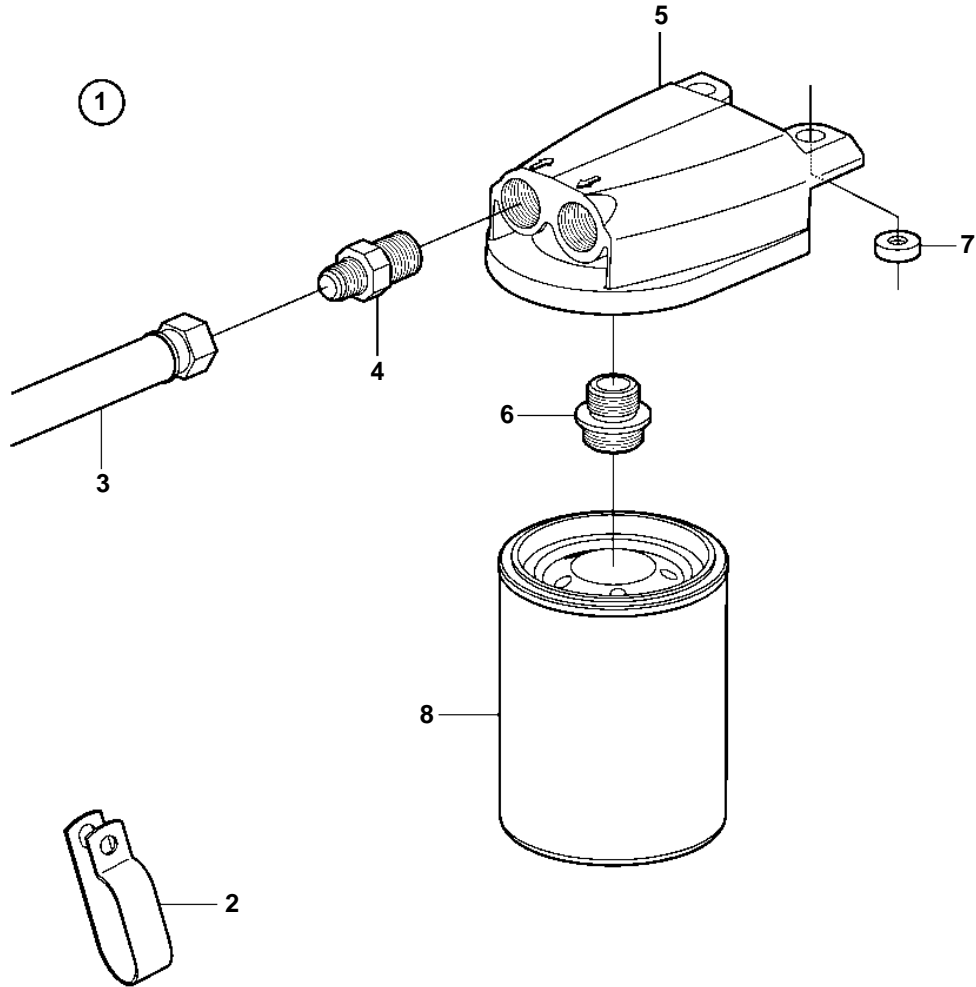

4.3GL-A, 4.3GL-B, 4.3GL-C, 4.3GL-D

4.3GL-A, 4.3GL-B, 4.3GL-C, 4.3GL-D

REF	PART NO.	QTY	DESCRIPTION	SEE SEC.	NOTES
1	3860451	1	Kit		REMOTE OIL FILTER
2	3860075	1	· Clamp		
3	3860052	1	· Hose		
4	3860234	2	· Fitting		
5	3860450	1	· Adapter		
6	3852015	1	· · Connector		
7	930842	1	· Washer		
8	3850559	1	· Oil filter		
			· Bulletin P-21-7-1	P-21-7-1-EN	Oil Filters, GM gas engines
9	3860054	1	· Hose		
10	3854416	1	· O-ring		
11	3860059	1	· Adapter		
12	3852089	1	· O-ring		
13	3854695	1	· Retainer		