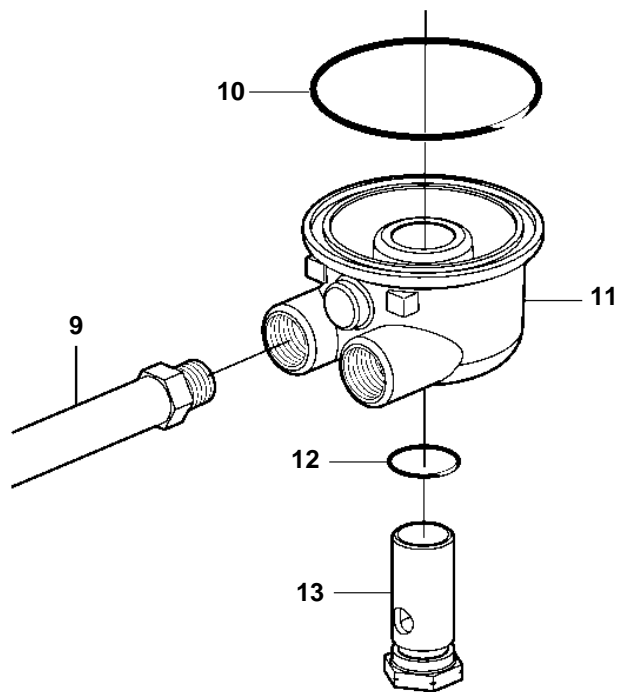

4.3GL-A, 4.3GL-B, 4.3GL-C, 4.3GL-D

4.3GL-A, 4.3GL-B, 4.3GL-C, 4.3GL-D

REF	PART NO.	QTY	DESCRIPTION	SEE SEC.	NOTES
1	3860451	1	Kit		REMOTE OIL FILTER
2	3860075	1	· Clamp		
3	3860052	1	· Hose		
4	3860234	2	· Fitting		
5	3860450	1	· Adapter		
6	3852015	1	· · Connector		
7	930842	1	· Washer		
8	3850559	1	· Oil filter		
			· Bulletin P-21-7-1	P-21-7-1-EN	Oil Filters, GM gas engines
9	3860054	1	· Hose		
10	3854416	1	· O-ring		
11	3860059	1	· Adapter		
12	3852089	1	· O-ring		
13	3854695	1	· Retainer		