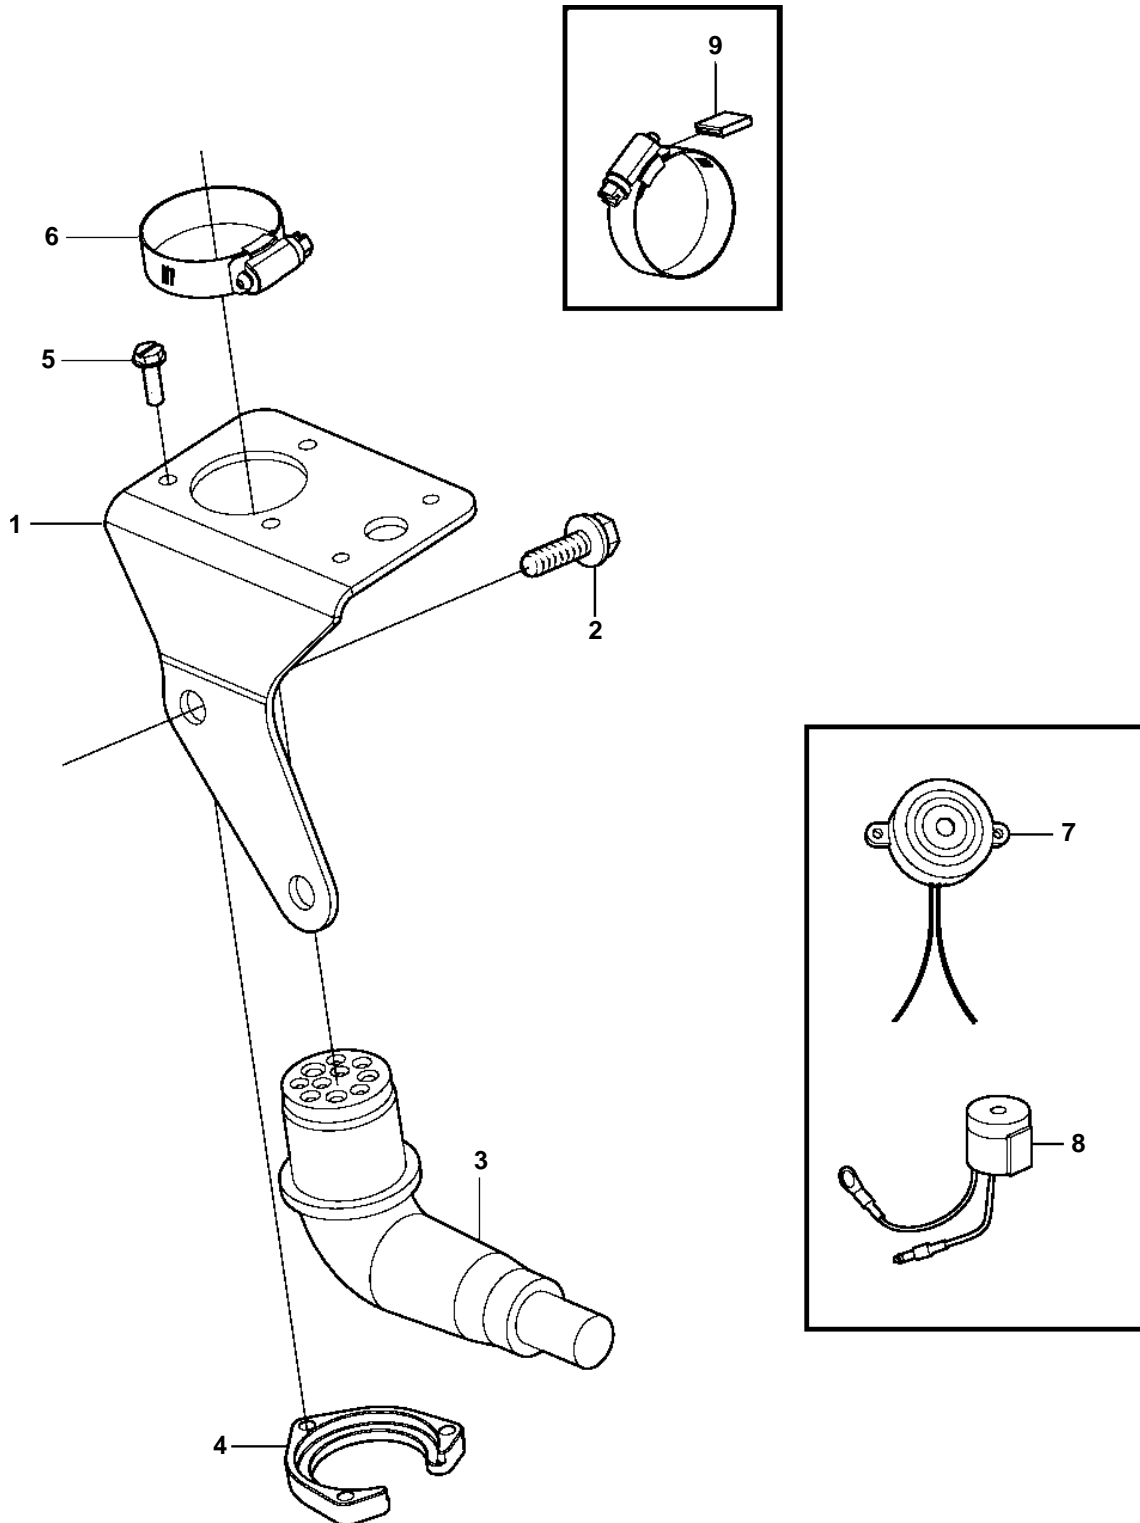

4.3GL-B, 4.3GL-C

4.3GL-B, 4.3GL-C

REF	PART NO.	QTY	DESCRIPTION	NOTES
1	3862583	1	Bracket	
2	3853419	2	Screw	
3	3862617	1	Cable harness	
4	3852825	1	Retainer	
5	3852208	3	Screw	
6	3853786	1	Clamp	
7	3857457	X	Horn unit	Mounted at the helm.
8	3863152	X	Alarm	REPL BY 3859061. Mounted at the helm.
9	3858532	1	Cover	