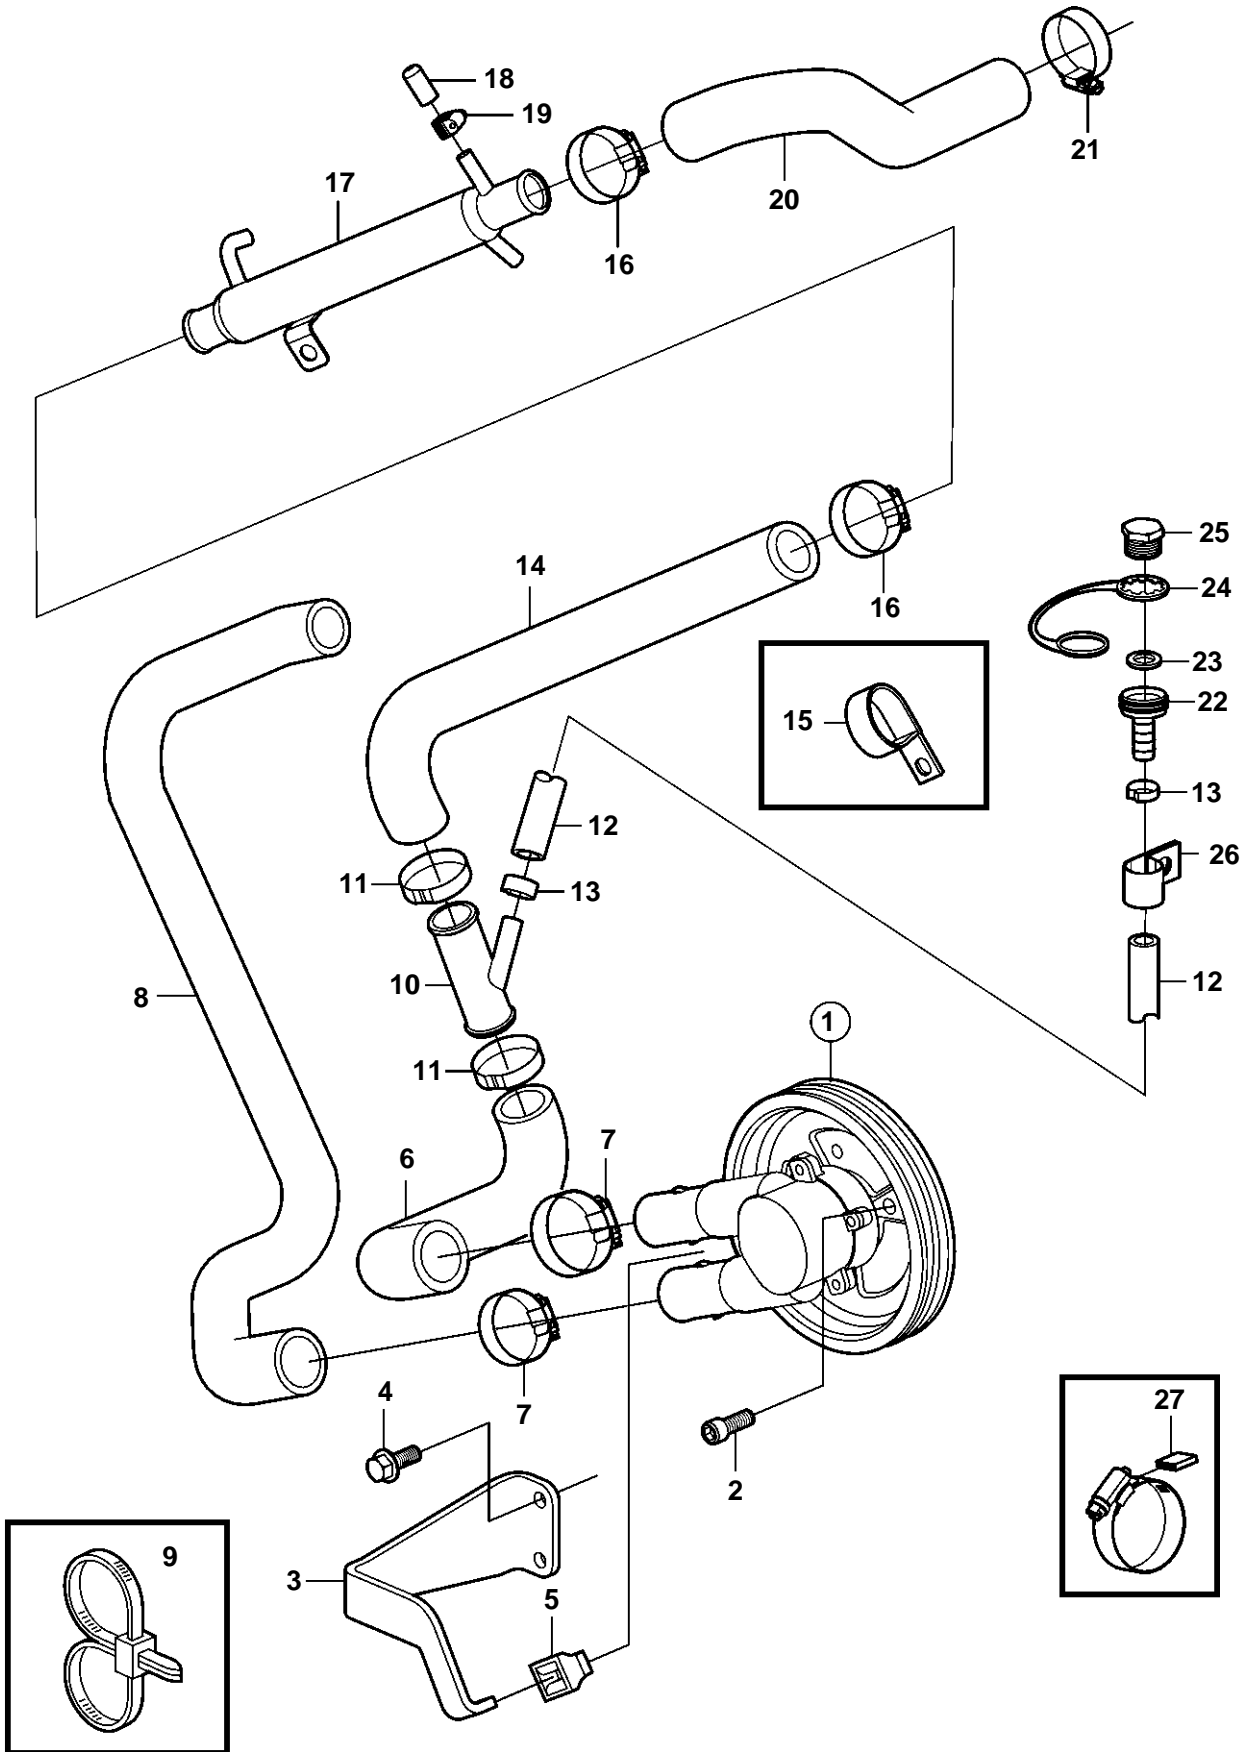

4.3GL-B, 4.3GL-C

20171

4.3GL-B, 4.3GL-C

REF	PART NO.	QTY	DESCRIPTION	SEE SEC.	NOTES
1	3862487	1	Sea water pump	6928	
2	3857939	3	Screw		
3	3858241	1	Bracket		
4	3853266	2	Screw		
5	3857954	1	Stop		
6	3862542	1	Hose		
7	3853786	2	Clamp		
8	3858237	1	Hose		
9	3850115	1	Strip clamp		
10	3862699	2	T-pipe		
11	982645	2	Clamp		
12	3862901	1	Hose		
13	983146	2	Clamp		
14	3862633	1	Hose		
15	3853312	1	Clamp		
16	3852602	2	Clamp		
17	3862629	1	Oil cooler		
18	3856766	1	Cap		
19	3860413	1	Clamp		
20	3861567	1	Hose		
21	3853786	1	Clamp		
22	3862902	1	Flushing connection		
23	3862079	1	Gasket		
24	3862082	1	Retainer		
25	3862656	1	Cap		
26	3862891	1	Clamp		
27	3858532	X	Cover		W=0.465" (11.8mm)
	3861999	X	Cover		W=0.300" (7.6mm)