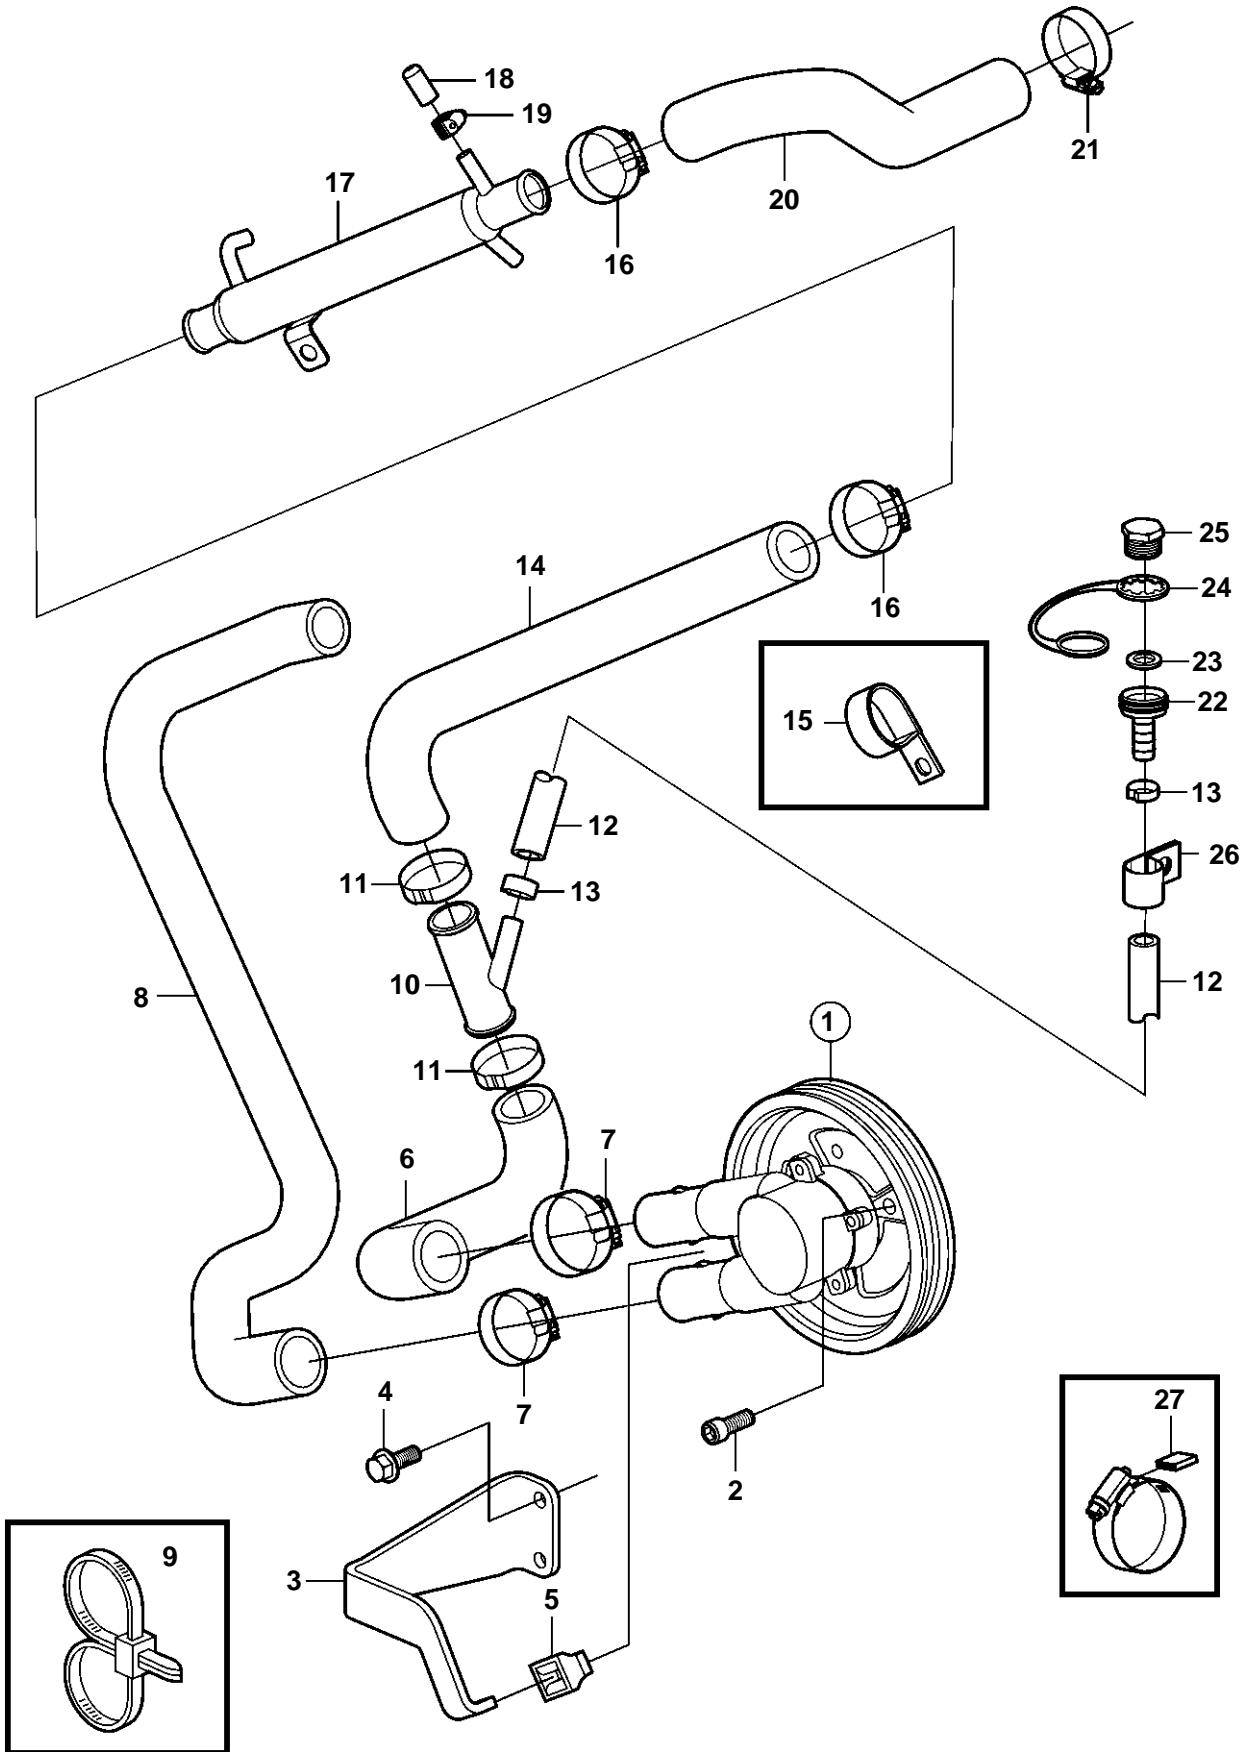

4.3GL-D

20171

4.3GL-D

REF	PART NO.	QTY	DESCRIPTION	SEE SEC.	NOTES
1	3862487	1	Sea water pump	6928	
2	3857939	3	Screw		
3	3858241	1	Bracket		
4	3860163	2	Screw		
5	3857954	1	Stop		
6	3862542	1	Hose		
7	3863440	2	Clamp		
8	3858237	1	Hose		
9	3850115	1	Strip clamp		
10	3862699	2	T-pipe		
11	982645	2	Clamp		
12	3862901	1	Hose		
13	983146	2	Clamp		
14	3862633	1	Hose		
15	3853312	1	Clamp		
16	3863444	2	Clamp		
17	3862629	1	Oil cooler		
18	3856766	1	Cap		
19	3860413	1	Clamp		
20	3861567	1	Hose		
21	3863444	1	Clamp		
22	3862902	1	Flushing connection		
23	3862079	1	Gasket		
24	3862082	1	Retainer		
25	3862656	1	Cap		
26	3862891	1	Clamp		
27	3858532	X	Cover		W=0.465" (11.8mm)
	3861999	X	Cover		W=0.300" (7.6mm)