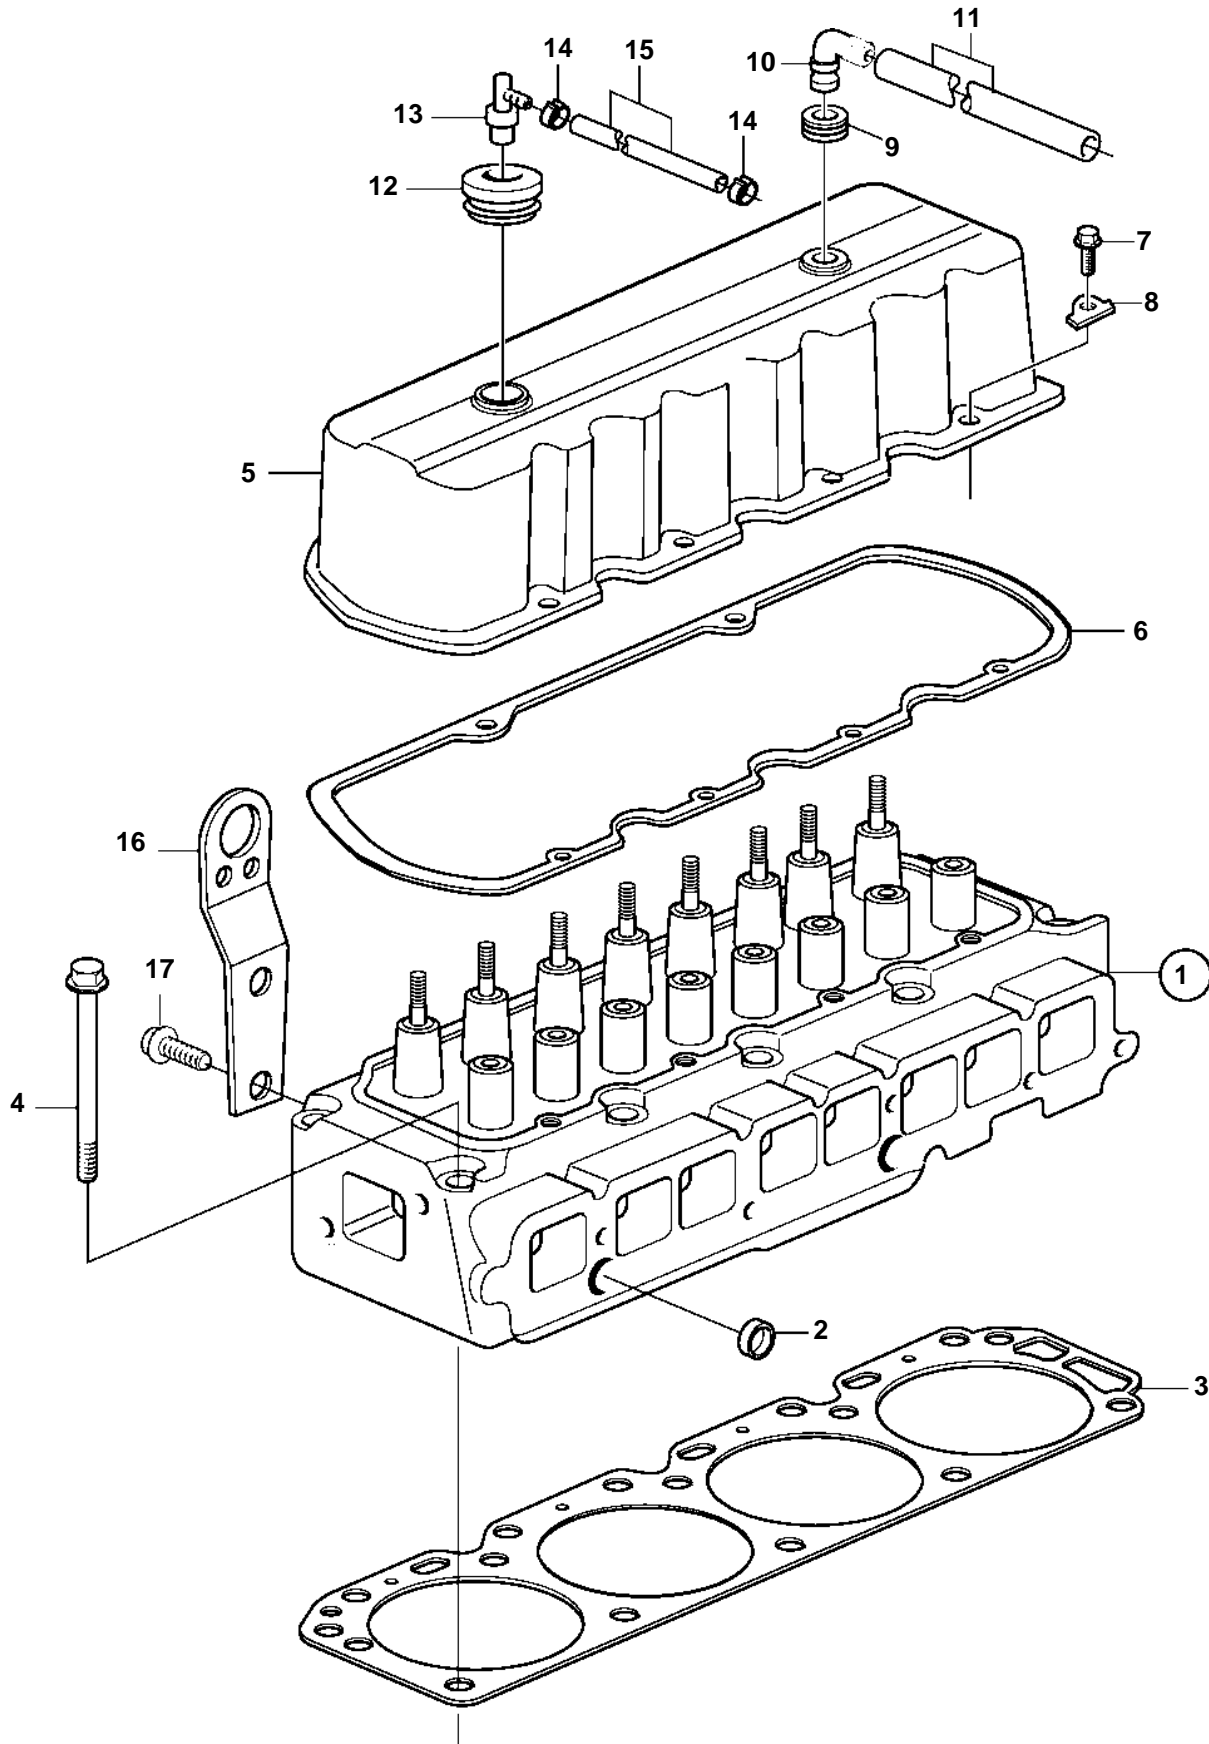

3.0GSM-B, 3.0GSP-B, 3.0GSM-C, 3.0GSP-C

3.0GSM-B, 3.0GSP-B, 3.0GSM-C, 3.0GSP-C

REF	PART NO.	QTY	DESCRIPTION	NOTES
1	3854012	1	Cylinder head	
2	3852102	2	• Core plug	
3	3853336	1	Gasket	
4	3857900	10	Screw	
5	3853784	1	Valve cover	
6	3852693	1	Gasket	
7	3856134	5	Screw	
8	3852442	5	Washer	
9	3852103	1	Grommet	
10	3852104	1	Elbow	
11	3857178	1	Hose	
12	3857279	1	Rubber grommet	
13	3856884	1	Valve	CRANKCASE VENTILATION
14	982663	2	Clamp	
15	3856870	1	Hose	
16		1	Bracket	NOT SERVICED
17		2	Bolt	NOT SERVICED