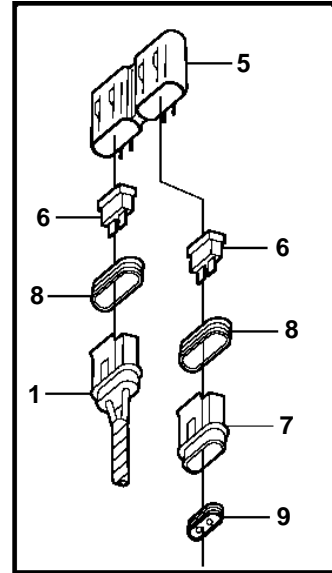

3.0GSM-A, 3.0GSP-A

3.0GSM-A, 3.0GSP-A

REF	PART NO.	QTY	DESCRIPTION	NOTES
1	3860028	1	Cable harness	
	3862616		Cable harness	
2	3854164	1	· Breaker	
3	3852001	2	· Lock washer	
4	3852064	2	· Nut	
5	3860455	1	· Fuse holder	
6	979686	2	Fuse	40A
7	8166029	2	· Connector	
8		2	· · Seal	
9		2	· · Seal	
10	3852237	1	Retainer	
11	3855178	1	Connector	
12	3854031	1	Cable harness, trim	
13	3857532	1	Sender, oil pressure	
	872064	X	Sender, oil pressure	DUAL STATION
14	3852215	1	Switch, oil pressure	
15	3853400	1	Nipple	
16	3852610	1	T-nipple	
17	3852029	1	Sender, coolant water temp.	
	872068	X	Sender, coolant water temp.	DUAL STATION
18	872066	1	Switch, coolant water temp.	