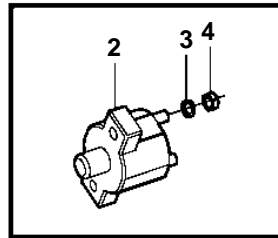

3.0GSM-A, 3.0GSP-A

3.0GSM-A, 3.0GSP-A

REF	PART NO.	QTY	DESCRIPTION	NOTES
1	3860028	1	Cable harness	
	3862616		Cable harness	
2	3854164	1	· Breaker	
3	3852001	2	· Lock washer	
4	3852064	2	· Nut	
5	3860455	1	· Fuse holder	
6	979686	2	Fuse	40A
7	8166029	2	· Connector	
8		2	· · Seal	
9		2	· · Seal	
10	3852237	1	Retainer	
11	3855178	1	Connector	
12	3854031	1	Cable harness, trim	
13	3857532	1	Sender, oil pressure	
	872064	X	Sender, oil pressure	DUAL STATION
14	3852215	1	Switch, oil pressure	
15	3853400	1	Nipple	
16	3852610	1	T-nipple	
17	3852029	1	Sender, coolant water temp.	
	872068	X	Sender, coolant water temp.	DUAL STATION
18	872066	1	Switch, coolant water temp.	