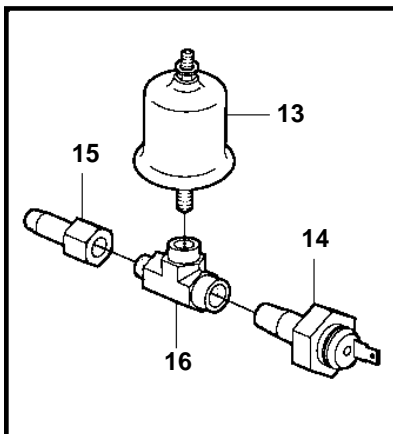

3.0GSM-A, 3.0GSP-A

3.0GSM-A, 3.0GSP-A

REF	PART NO.	QTY	DESCRIPTION	NOTES
1	3860028	1	Cable harness	
	3862616		Cable harness	
2	3854164	1	· Breaker	
3	3852001	2	· Lock washer	
4	3852064	2	· Nut	
5	3860455	1	· Fuse holder	
6	979686	2	Fuse	40A
7	8166029	2	· Connector	
8		2	· · Seal	
9		2	· · Seal	
10	3852237	1	Retainer	
11	3855178	1	Connector	
12	3854031	1	Cable harness, trim	
13	3857532	1	Sender, oil pressure	
	872064	X	Sender, oil pressure	DUAL STATION
14	3852215	1	Switch, oil pressure	
15	3853400	1	Nipple	
16	3852610	1	T-nipple	
17	3852029	1	Sender, coolant water temp.	
	872068	X	Sender, coolant water temp.	DUAL STATION
18	872066	1	Switch, coolant water temp.	