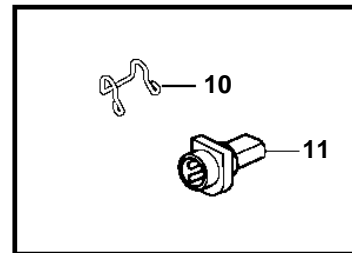

3.0GSM-A, 3.0GSP-A

3.0GSM-A, 3.0GSP-A

REF	PART NO.	QTY	DESCRIPTION	NOTES
1	3860028	1	Cable harness	
	3862616		Cable harness	
2	3854164	1	· Breaker	
3	3852001	2	· Lock washer	
4	3852064	2	· Nut	
5	3860455	1	· Fuse holder	
6	979686	2	Fuse	40A
7	8166029	2	· Connector	
8		2	· · Seal	
9		2	· · Seal	
10	3852237	1	Retainer	
11	3855178	1	Connector	
12	3854031	1	Cable harness, trim	
13	3857532	1	Sender, oil pressure	
	872064	X	Sender, oil pressure	DUAL STATION
14	3852215	1	Switch, oil pressure	
15	3853400	1	Nipple	
16	3852610	1	T-nipple	
17	3852029	1	Sender, coolant water temp.	
	872068	X	Sender, coolant water temp.	DUAL STATION
18	872066	1	Switch, coolant water temp.	