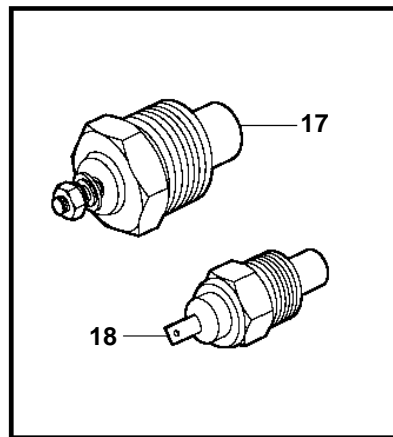

3.0GSM-A, 3.0GSP-A

3.0GSM-A, 3.0GSP-A

REF	PART NO.	QTY	DESCRIPTION	NOTES
1	3860028	1	Cable harness	
	3862616		Cable harness	
2	3854164	1	· Breaker	
3	3852001	2	· Lock washer	
4	3852064	2	· Nut	
5	3860455	1	· Fuse holder	
6	979686	2	Fuse	40A
7	8166029	2	· Connector	
8		2	· · Seal	
9		2	· · Seal	
10	3852237	1	Retainer	
11	3855178	1	Connector	
12	3854031	1	Cable harness, trim	
13	3857532	1	Sender, oil pressure	
	872064	X	Sender, oil pressure	DUAL STATION
14	3852215	1	Switch, oil pressure	
15	3853400	1	Nipple	
16	3852610	1	T-nipple	
17	3852029	1	Sender, coolant water temp.	
	872068	X	Sender, coolant water temp.	DUAL STATION
18	872066	1	Switch, coolant water temp.	