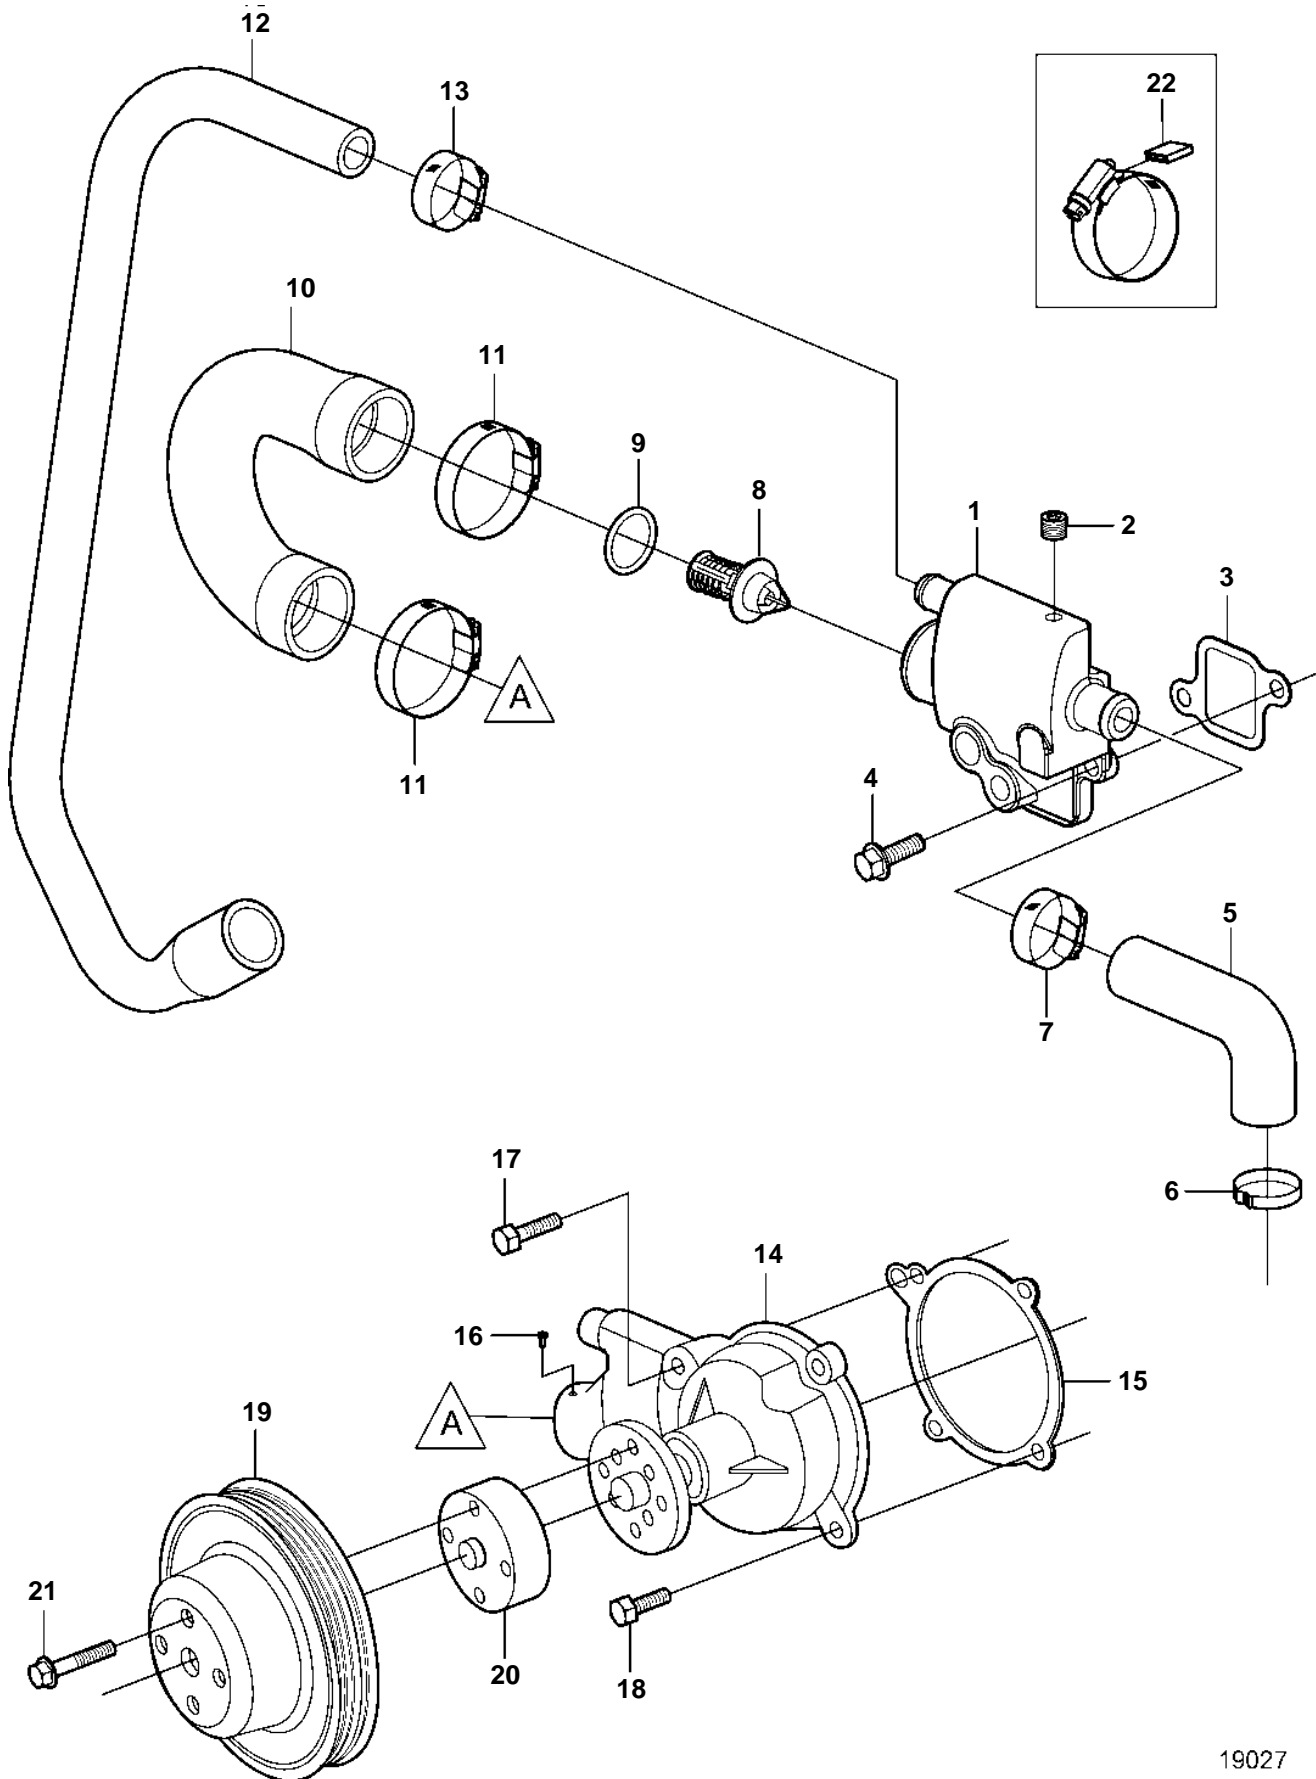

3.0GSM-A, 3.0GSP-A, 3.0GSM-B, 3.0GSP-B, 3.0GSM-C, 3.0GSP-C

3.0GSM-A, 3.0GSP-A, 3.0GSM-B, 3.0GSP-B, 3.0GSM-C, 3.0GSP-C

| REF | PART NO. | QTY | DESCRIPTION | NOTES |
|-----|----------|-----|--------------------|-------------------|
| 1 | 3861409 | 1 | Thermostat housing | |
| 2 | 3850740 | 1 | Plug | |
| 3 | 3852096 | 1 | Gasket | |
| 4 | 3853266 | 2 | Screw | |
| 5 | 3861423 | 1 | Hose | |
| 6 | 982644 | 1 | Clamp | |
| 7 | 3853780 | 1 | Clamp | |
| 8 | 3853799 | 1 | Thermostat | |
| 9 | 3856537 | 1 | O-ring | |
| 10 | 3857391 | 1 | Hose | |
| 11 | 3852098 | 2 | Clamp | |
| 12 | 3860162 | 1 | Hose | |
| 13 | 3852602 | 1 | Clamp | |
| 14 | 3858340 | 1 | Circulation pump | |
| 15 | 3853342 | 1 | Gasket | |
| 16 | 3852024 | 1 | Rivet | |
| 17 | 3852063 | 2 | Screw | L=1.50" (38mm) |
| 18 | 3858499 | 2 | Screw | L=0.875" (22mm) |
| 19 | 3857647 | 1 | Pulley | |
| 20 | 3860233 | 1 | Spacer | |
| 21 | 3860348 | 4 | Screw | |
| 22 | 3858532 | X | Cover | W=0.465" (11.8mm) |
| | 3861999 | X | Cover | W=0.300" (7.6mm) |