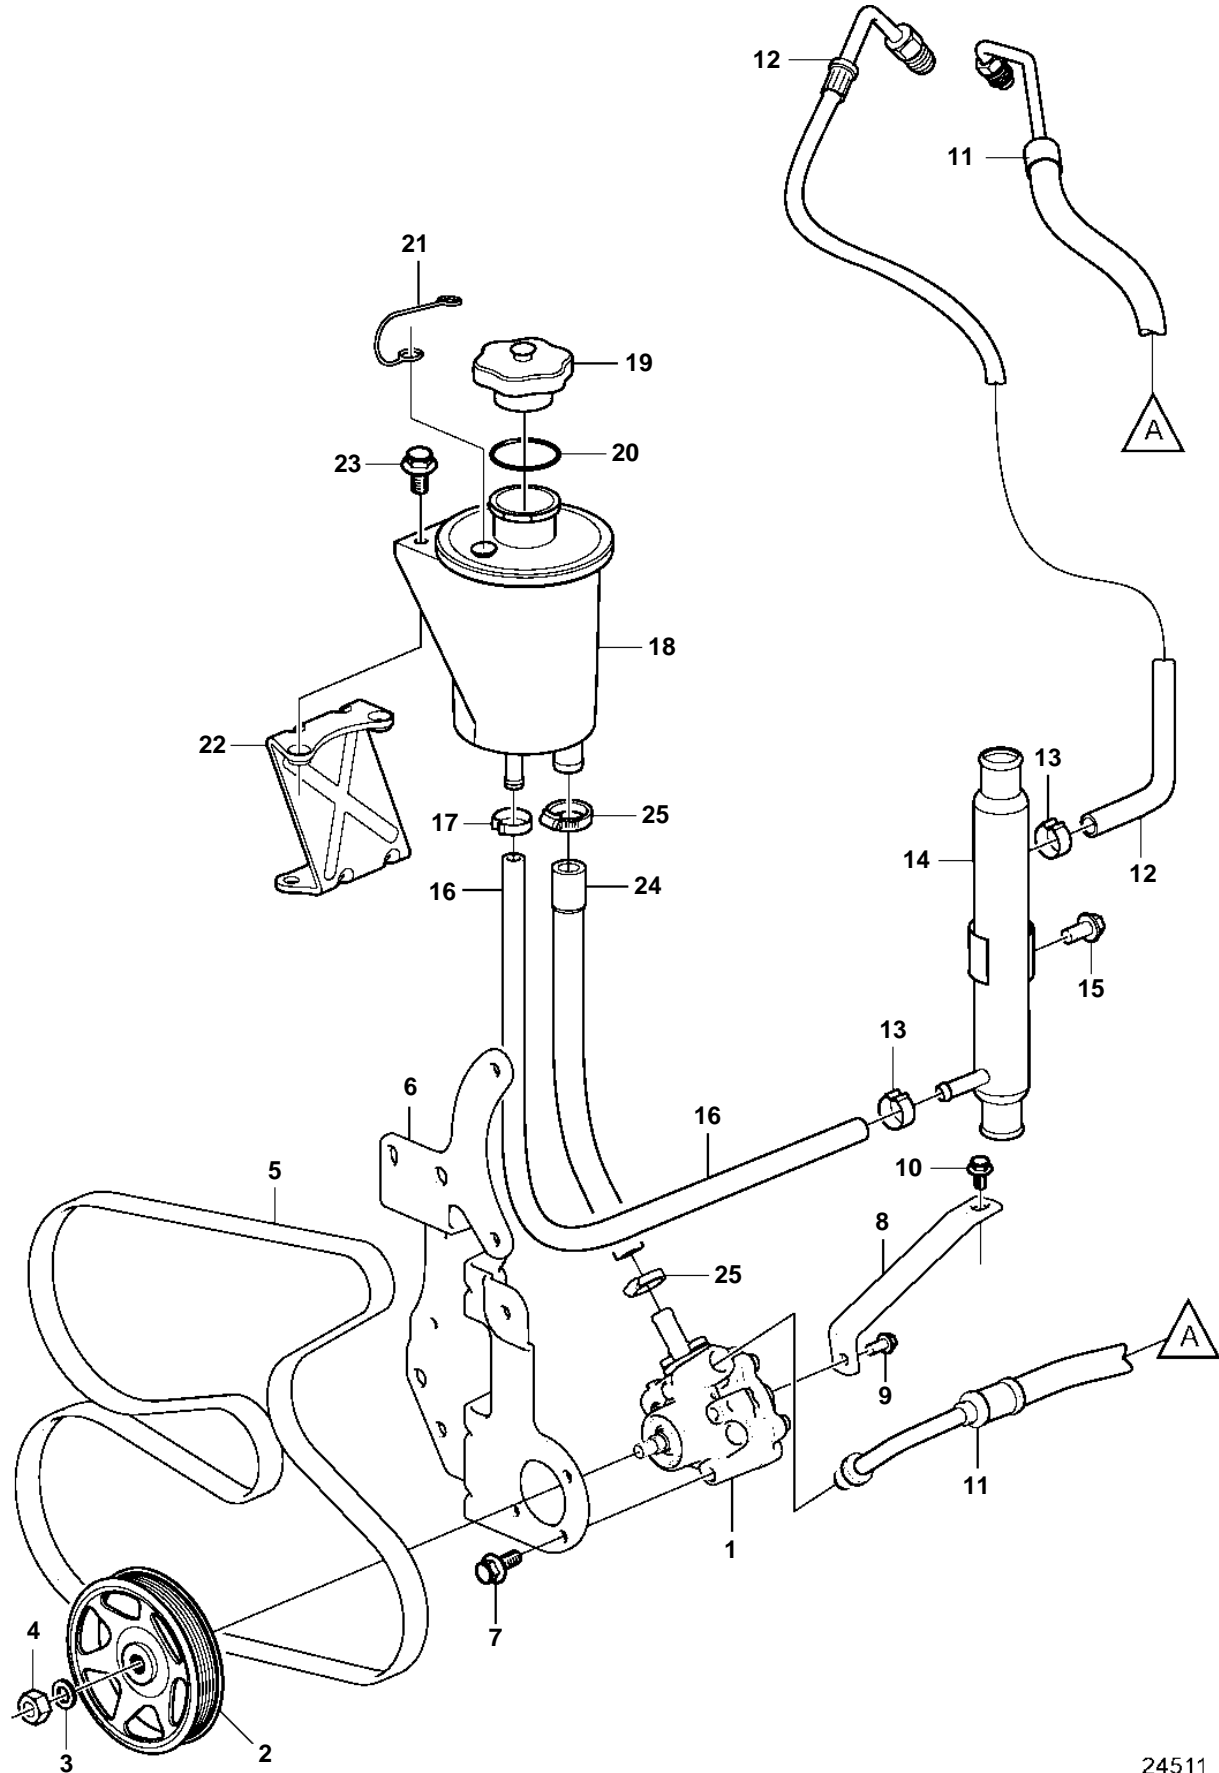

3.0GXic-J, 3.0GXi-J

3.0GXIC-J, 3.0GXi-J

REF	PART NO.	QTY	DESCRIPTION	NOTES
1	3887373	1	Power steering pump	
2	3889611	1	Pulley	
3	3889615	1	Washer	
4	3889613	1	Nut	
5	21132392	1	Belt	
6	3886466	1	Bracket	
7	3595494	6	Screw	
8	3847410	1	Bracket	
9	3595499	1	Screw	
10	3860834	1	Screw	
11	21212911	1	Hose	
12	3888178	1	Hose assembly	
13	982663	2	Hose clamp	
14	3886470	1	Cooling package	
15	3860582	1	Screw	
16	3888181	1	Hose	
17	982663	1	Hose clamp	
18	3887375	1	Reservoir	
19		1	· Cap	not sold separately
20		1	· O-ring	
21		1	· Retainer	not sold separately
22	21219325	1	Bracket	
23	946544	2	Flange screw	
24	3595431	1	Hose	
25	3853794	2	Hose clamp	