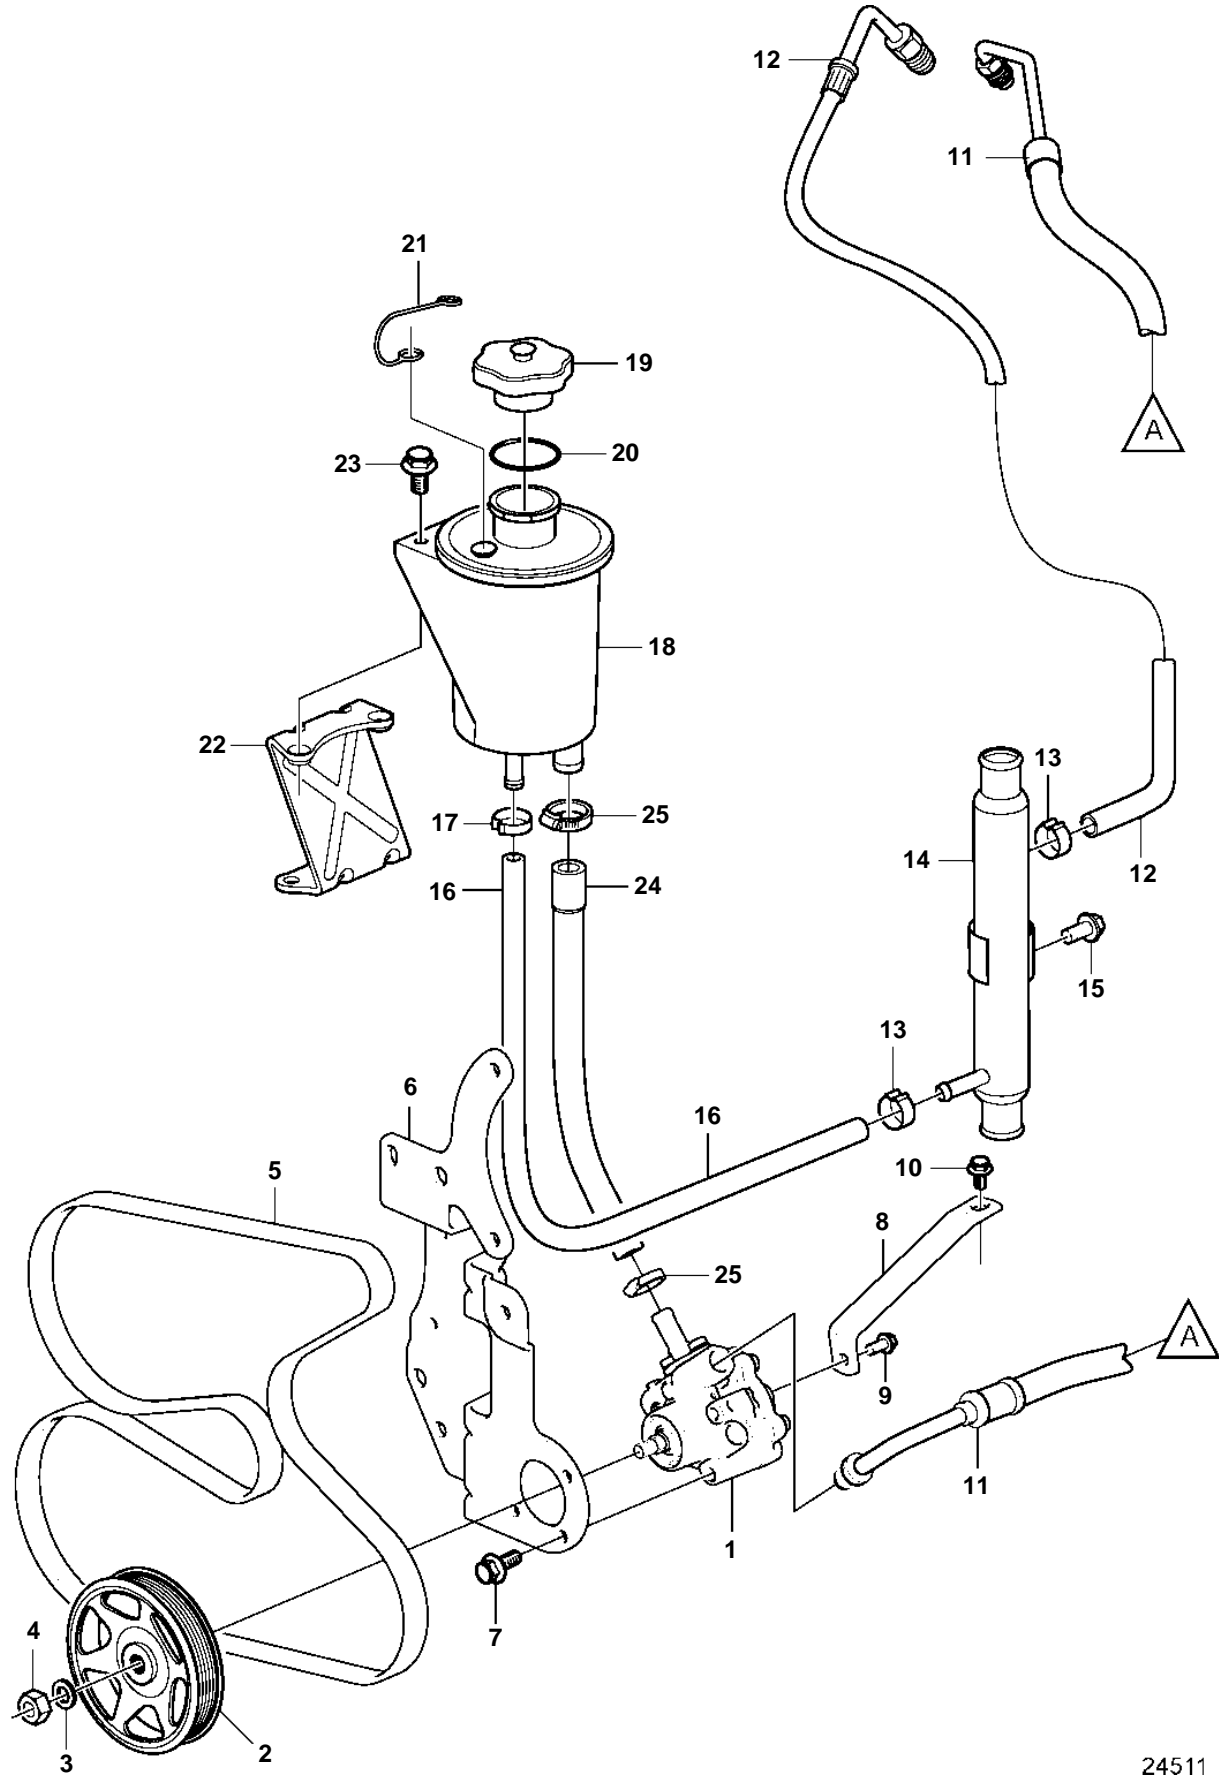

3.0GXic-J, 3.0GXi-J

3.0GXIC-J, 3.0GXi-J

REF	PART NO.	QTY	DESCRIPTION	NOTES
1	3887373	1	Power steering pump	
2	3889611	1	Pulley	
3	3889615	1	Washer	
4	3889613	1	Nut	
5	21132392	1	Belt	
6	3886466	1	Bracket	
7	3595494	6	Screw	
8	3847410	1	Bracket	
9	3595499	1	Screw	
10	3860834	1	Screw	
11	21212911	1	Hose	
12	3888178	1	Hose assembly	
13	982663	2	Hose clamp	
14	3886470	1	Cooling package	
15	3860582	1	Screw	
16	3888181	1	Hose	
17	982663	1	Hose clamp	
18	3887375	1	Reservoir	
19		1	· Cap	not sold separately
20		1	· O-ring	
21		1	· Retainer	not sold separately
22	21219325	1	Bracket	
23	946544	2	Flange screw	
24	3595431	1	Hose	
25	3853794	2	Hose clamp	