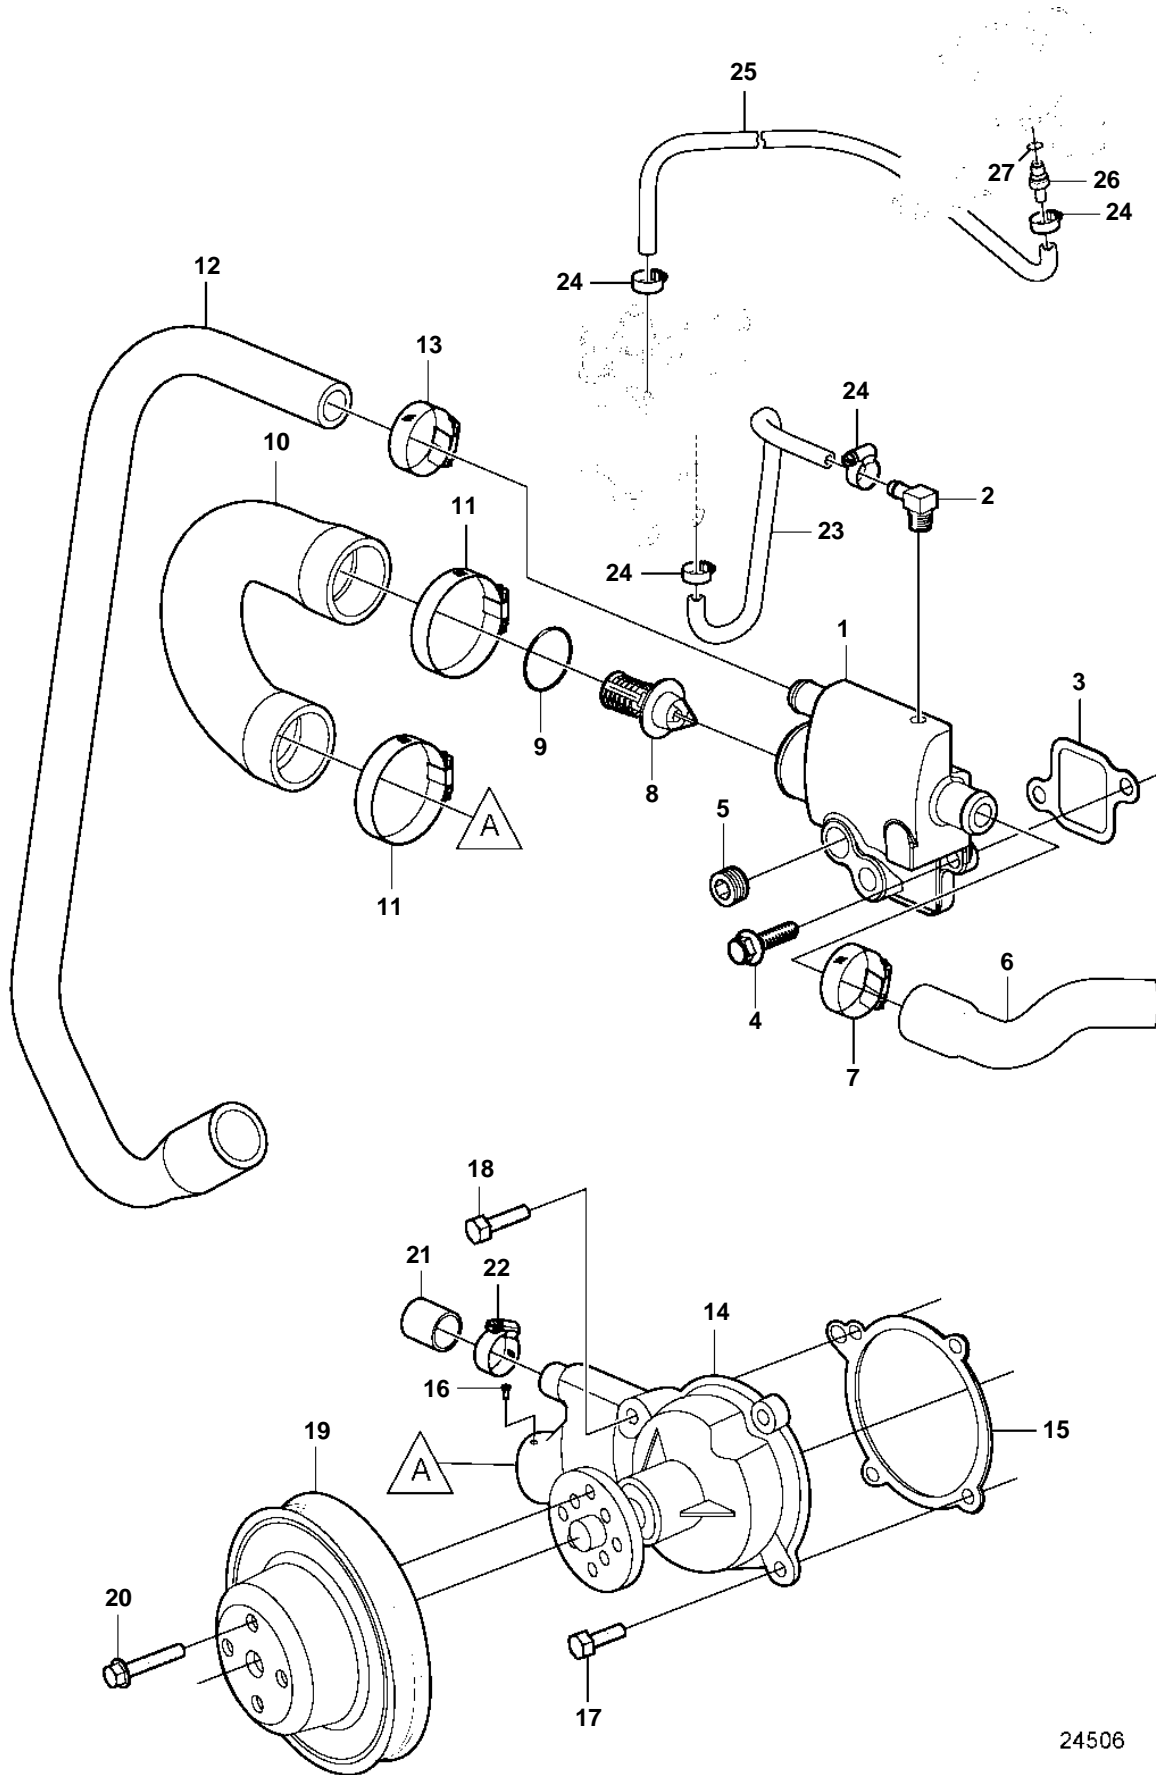

3.0GXic-J, 3.0GXi-J

24506

3.0GXIC-J, 3.0GXi-J

REF	PART NO.	QTY	DESCRIPTION	SEE SEC.	NOTES
1	21148860	1	Thermostat housing		
2	3853597	1	Elbow		
3	3852096	1	Gasket		
4	3860163	2	Screw		
5	3850999	1	Plug		
6	21107993	1	Hose	35200	
7	3863441	1	Hose clamp		
8	21148403	1	Thermostat		
9	3856537	1	O-ring		
10	3886504	1	Hose		
11	3863438	2	Hose clamp		
12	3817814	1	Hose		
13	3863439	1	Hose clamp		
14	3858340	1	Circulation pump		
15	3853342	1	Gasket		
16	3852024	1	Drive screw		
17	3852063	2	Screw		L=1.50" (38mm)
18	3858499	2	Hexagon screw		L=0.875" (22mm)
19	3588781	1	Pulley		
20	3812255	4	Flange screw		
21	3842937	1	Cardboard tube		
22	3863439	1	Hose clamp		
23	21117050	1	Hose		Cut to length
24	3860413	4	Hose clamp		
25	21117050	1	Hose		
26	21115767	1	Adapter		
27	976970	1	• O-ring		