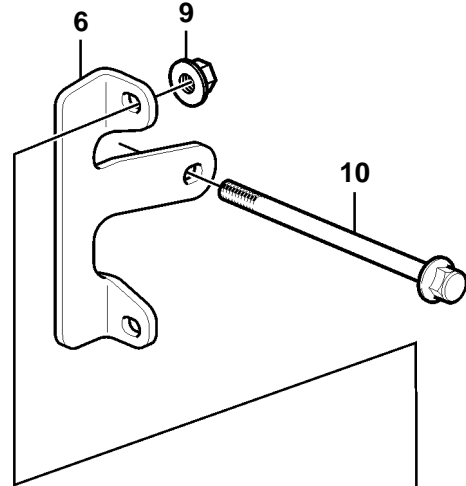

3.0GXic-J, 3.0GXi-J

3.0GXIC-J, 3.0GXi-J

REF	PART NO.	QTY	DESCRIPTION
1	3884950	1	Alternator
2	945408	1	Flange nut
3	3852208	1	Screw
4	3852520	1	Washer
5	3886466	1	Bracket
6	21219327	1	Bracket
7	3860169	1	Screw
8	955542	1	Hexagon screw
9	3857181	2	Flange lock nut
10	3860519	1	Screw
11	3853393	2	Screw
12		2	Spacer
13	3888182	1	Belt tensioner
14	3853393	2	Screw
15		2	Screw
16	3861009	1	Pulley
17	971098	1	Flange lock nut
18		1	Brace
19	21132392	1	Belt
20		1	Pulley, circulation pump
21		1	Sea water pump
22		1	Pulley, power steering pump