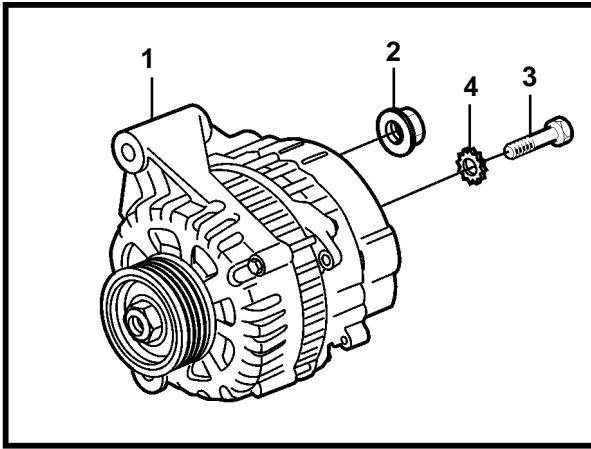

3.0GXic-J, 3.0GXi-J

3.0GXIC-J, 3.0GXi-J

REF	PART NO.	QTY	DESCRIPTION
1	3884950	1	Alternator
2	945408	1	Flange nut
3	3852208	1	Screw
4	3852520	1	Washer
5	3886466	1	Bracket
6	21219327	1	Bracket
7	3860169	1	Screw
8	955542	1	Hexagon screw
9	3857181	2	Flange lock nut
10	3860519	1	Screw
11	3853393	2	Screw
12		2	Spacer
13	3888182	1	Belt tensioner
14	3853393	2	Screw
15		2	Screw
16	3861009	1	Pulley
17	971098	1	Flange lock nut
18		1	Brace
19	21132392	1	Belt
20		1	Pulley, circulation pump
21		1	Sea water pump
22		1	Pulley, power steering pump