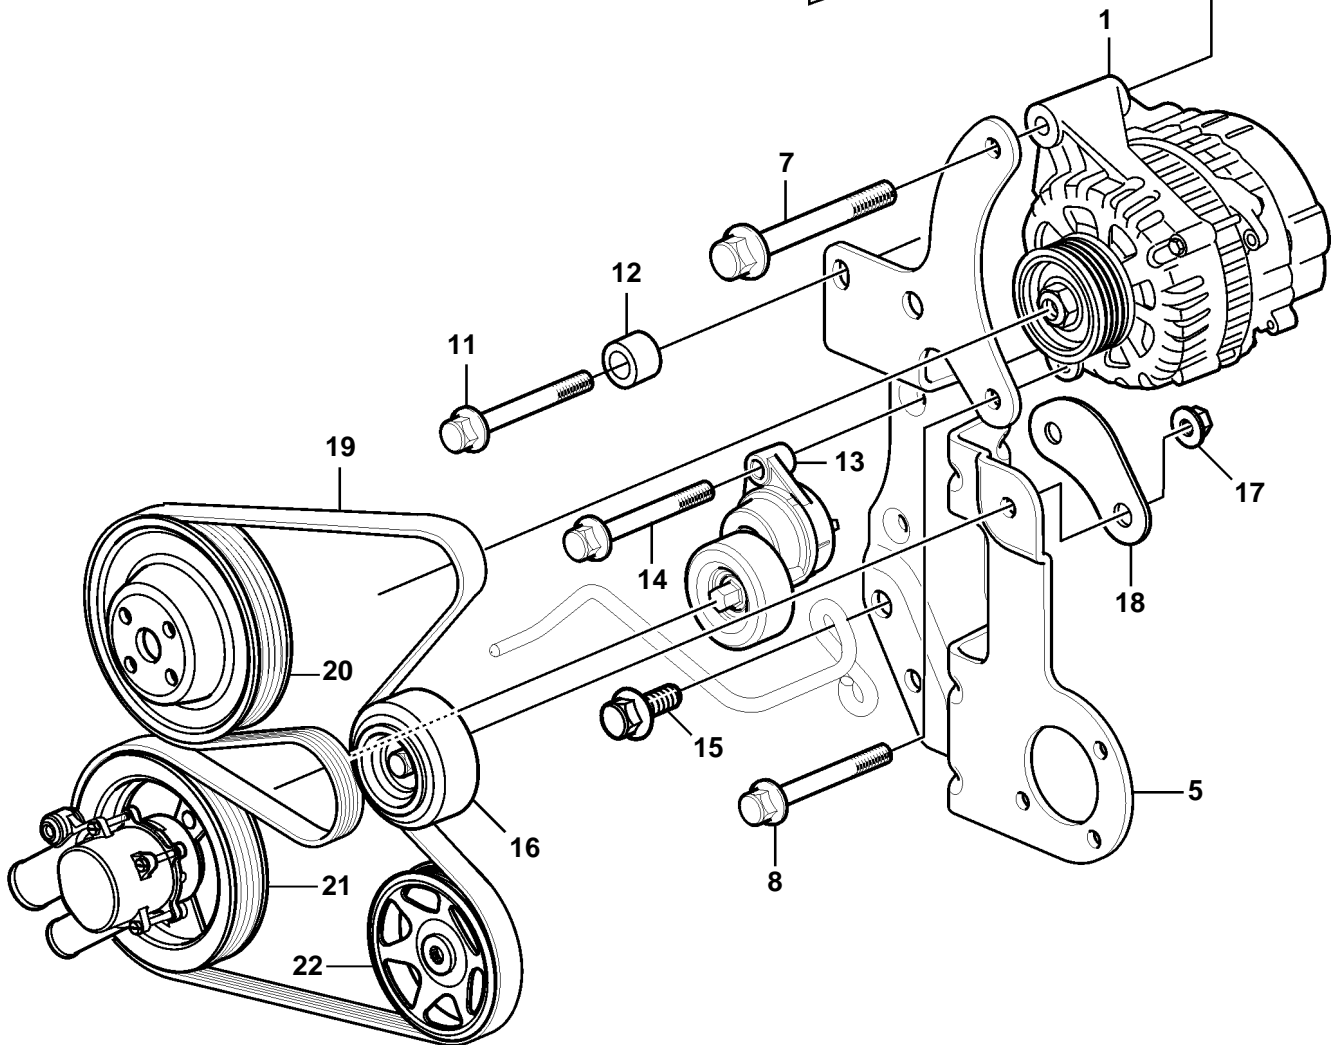

3.0GXic-J, 3.0GXi-J

3.0GXIC-J, 3.0GXi-J

REF	PART NO.	QTY	DESCRIPTION
1	3884950	1	Alternator
2	945408	1	Flange nut
3	3852208	1	Screw
4	3852520	1	Washer
5	3886466	1	Bracket
6	21219327	1	Bracket
7	3860169	1	Screw
8	955542	1	Hexagon screw
9	3857181	2	Flange lock nut
10	3860519	1	Screw
11	3853393	2	Screw
12		2	Spacer
13	3888182	1	Belt tensioner
14	3853393	2	Screw
15		2	Screw
16	3861009	1	Pulley
17	971098	1	Flange lock nut
18		1	Brace
19	21132392	1	Belt
20		1	Pulley, circulation pump
21		1	Sea water pump
22		1	Pulley, power steering pump