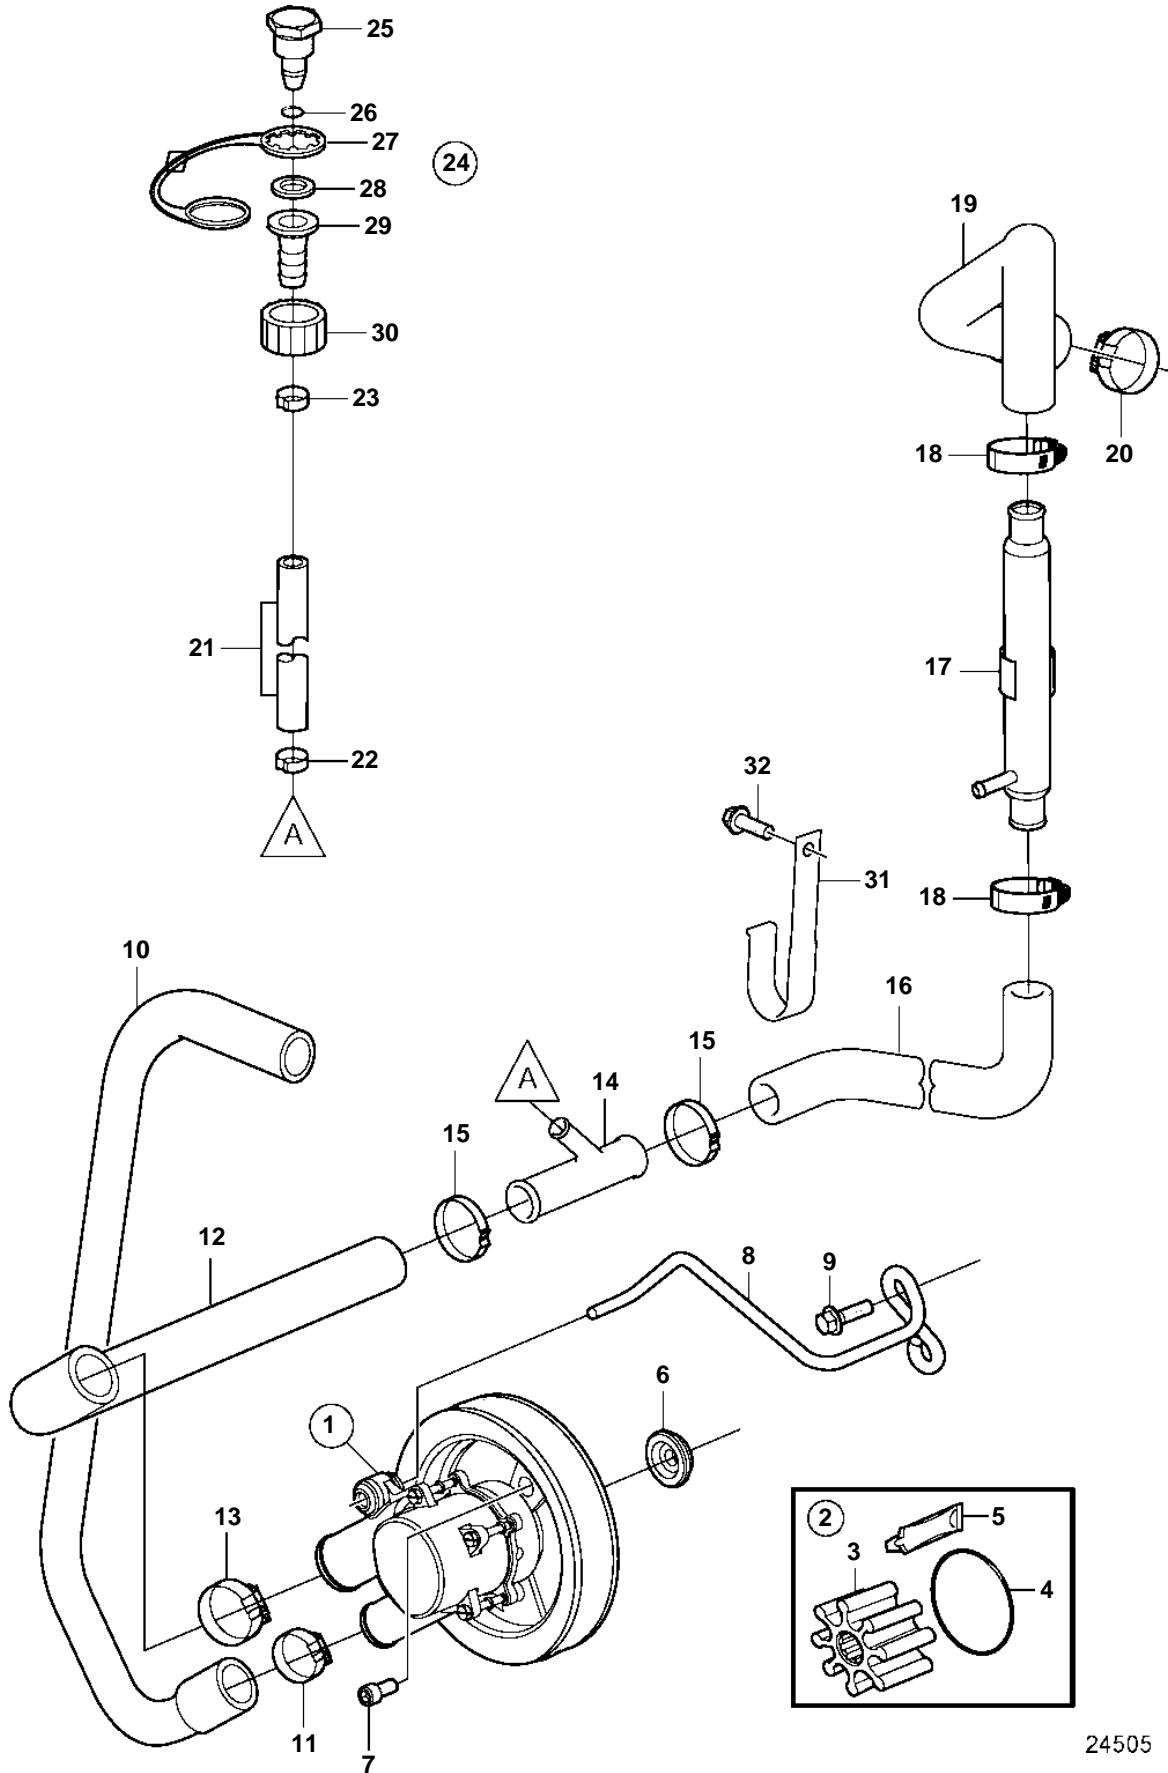

3.0GXic-J, 3.0GXi-J

24505

3.0GXIC-J, 3.0GXi-J

REF	PART NO.	QTY	DESCRIPTION	NOTES
1	21212801	1	Pump	
2	21213664	1	· Impeller kit	
3		1	· · Impeller	not sold separately
4	3858938	1	· · O-ring	
5		1	· · Lubricant, glycerin	not sold separately
6	3860262	1	Guide washer	
7	3860432	3	Screw	
8	3817687	1	Bracket	
9		2	Screw	
10	3817814	1	Hose	
11	3863444	1	Hose clamp	
12	3817821	1	Hose	
13	3863440	1	Hose clamp	
14	3862699	1	T-pipe	
15	982645	2	Clamp	
16	3886508	1	Hose	
17	3886470	1	Cooling package	
18	3863444	2	Hose clamp	
19	3886502	1	Hose	
20	3812302	1	Hose clamp	
21	3860747	1	Hose	
22	983168	1	Clamp	
23	983146	1	Clamp	
24	3807440	1	Connector	
25		1	· Cap	not sold separately
26	942978	1	· O-ring	
27	3862082	1	· Retainer	
28	3807664	1	· Washer	
29		1	· Connector	not sold separately
30		1	· Connector	not sold separately
31	21146476	1	Bracket	
32		1	Screw	