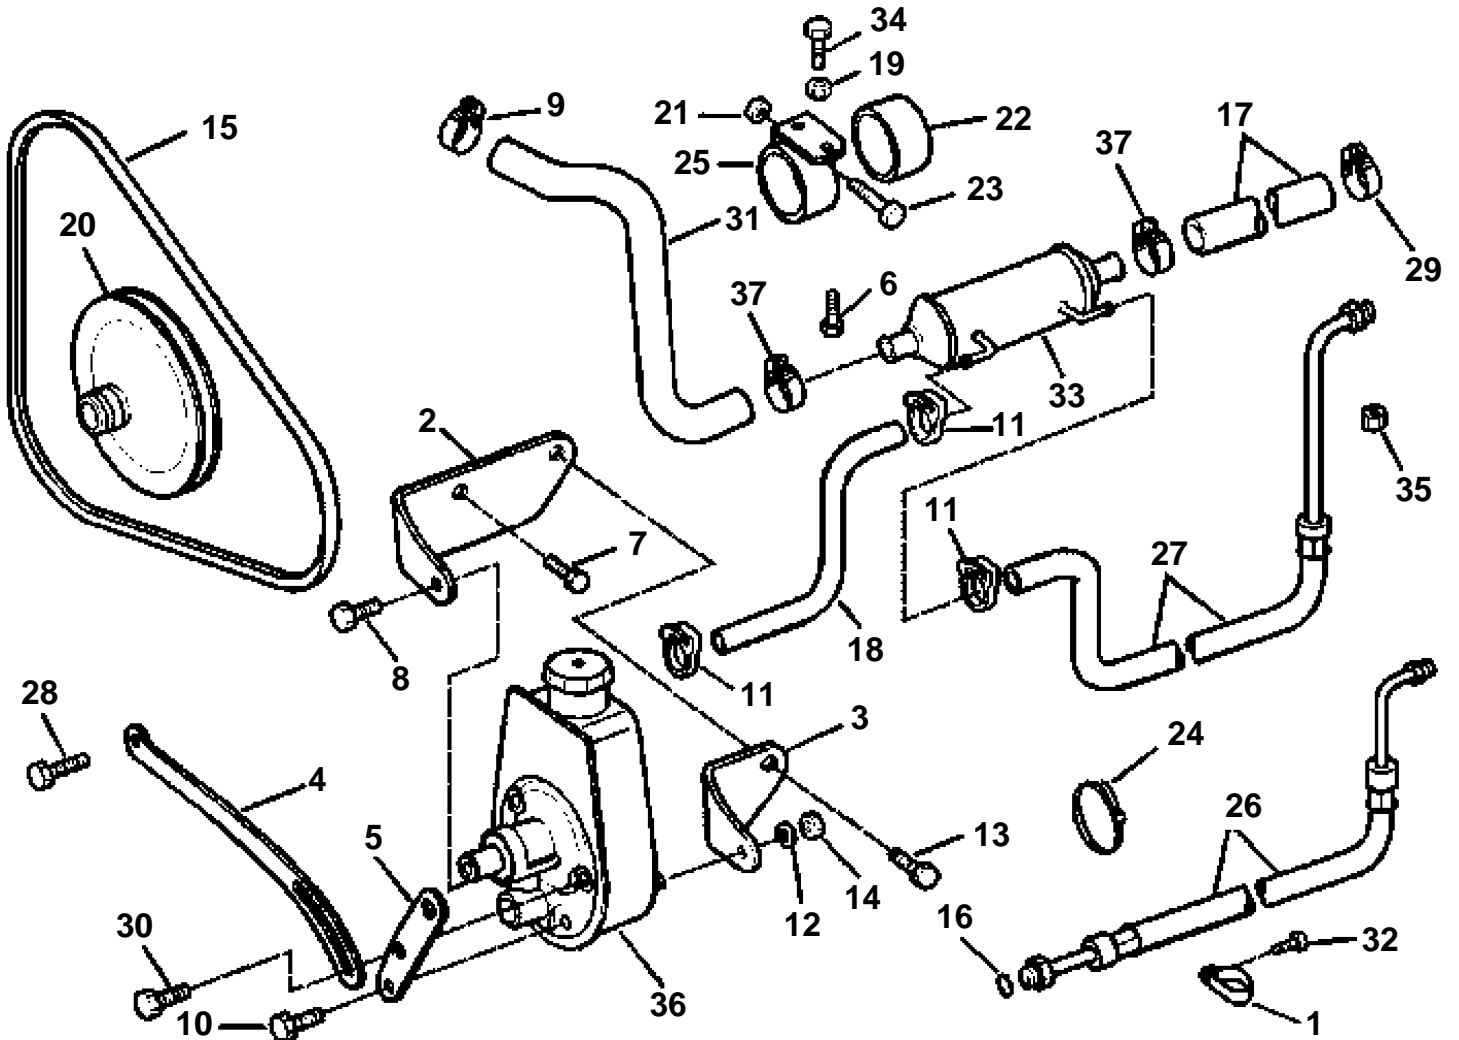

3.0GSPWTR, 3.0GSPWTS

GR71812

3.0GSPWTR, 3.0GSPWTS

REF	PART NO.	QTY	DESCRIPTION	NOTES
1	3852837	1	Clamp, Power steering hoses to flywheel hsg	
2	3852500	1	Bracket, Steering pump to engine	Front
3	3852501	1	Bracket, Steering pump to engine	Rear
4	3853328	1	Brace, Power steering pump	
5	3853327	1	Bracket, Adjustment, power steering	
6	3853557	1	Screw, Clamp, oil cooler to manifold	
7	3853557	1	Screw, Steering pump bracket to engine	Front
8	3853405	1	Screw, Steering pump bracket	
9	3850422	1	Hose clamp, Hose, water pump inlet	
10	3853405	1	Screw, Adjustment bracket	
11	3852196	2	Clamp, Hose, P/S pump to oil cooler	Return
12	3852496	1	Washer, Steering pump bracket to pump	Rear
13	3853266	1	Screw, Steering pump bracket to engine	Rear
14	3852498	1	Nut, Power steering pump to bracket, stud	
15	3857835	1	V-belt, Power steering pump	
16	3852497	1	O-ring, Pressure hose to steering pump	
17	3852281	1	Hose, Gimbal hsg to oil cooler	
18	3857185	1	Hose, Oil cooler to steering pump	Return
19	3852065	1	Nut, Screw, P/S cooler clamp	
20	3853804	1	Pulley, P/S pump	
21	3852079	1	Nut, Clamp, oil cooler	
22	3853236	1	Spacer, Oil cooler, power steering	
23	3852126	1	Screw, Clamp, oil cooler	
24	3852423	1	Cable fixing clamp, P/S hoses to starter solenoid	
25		1	Clamp, Engine oil cooler, power steering	
26	3853809	1	Hose, Pump to actuator valve, pressure	
27	3854056	1	Hose, Actuator valve to oil cooler	
28	3853399	1	Screw, Brace to alternator	
29	3853786	1	Hose clamp, Hose, water to gimbal hsg	
30	3853406	1	Screw, Brace to power steering pump	
31	3857180	1	Hose, Oil cooler to water pump	
32	3853557	1	Screw, Clamp to flywheel housing	
33	3851921	1	Oil cooler, Power steering	
34	3853266	1	Screw, P/S cooler clamp	
35	3853315	1	Fitting, P/S hoses	
36	3850491	1	Steering pump	
37	3853786	2	Hose clamp, Hose, water to oil cooler	