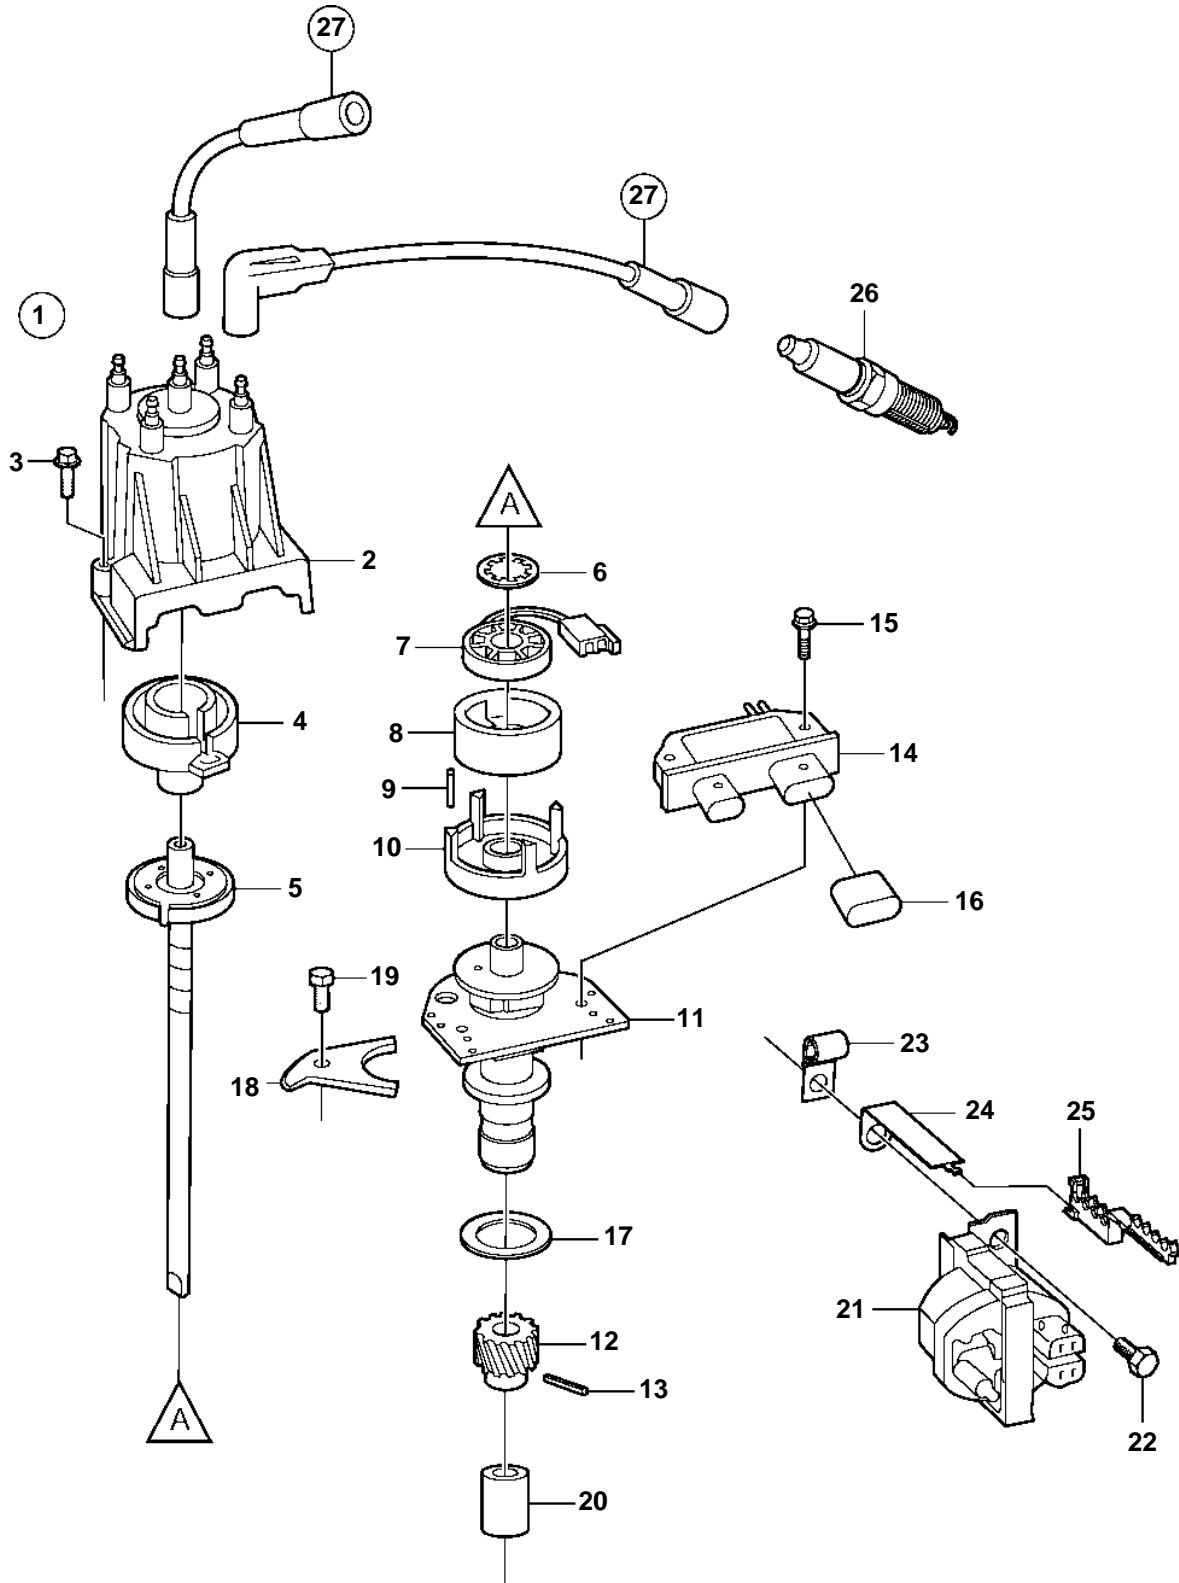

3.0GSMWTR, 3.0GSMWTS, 3.0GSPWTR, 3.0GSPWTS

3.0GSMWTR, 3.0GSMWTS, 3.0GSPWTR, 3.0GSPWTS

| REF | PART NO. | QTY | DESCRIPTION | NOTES |
|-----|----------|-----|--------------------|---------------|
| 1 | | 1 | Distributor | Part not sold |
| 2 | 3854260 | 1 | • Distributor cap | |
| 3 | 3853318 | 2 | • Screw | |
| 4 | 3854261 | 1 | • Rotor | |
| 5 | 3854265 | 1 | • Shaft | |
| 6 | 3853317 | 1 | • Retainer | |
| 7 | 3854001 | 1 | • Coil | |
| 8 | 3854552 | 1 | • Shield | |
| 9 | 3853316 | 1 | • Locating pin | |
| 10 | 3854267 | 1 | • Pole shoe | |
| 11 | 3854264 | 1 | • Housing | |
| 12 | 3854263 | 1 | • Gear | |
| 13 | 3854266 | 1 | • Contact pin | |
| 14 | 3854003 | 1 | • Module | |
| 15 | 3853319 | 2 | • Screw | |
| 16 | 3850645 | 1 | Cardboard tube | |
| 17 | 3852660 | 1 | Gasket | |
| 18 | 3853142 | 1 | Clamp | |
| 19 | 841529 | 1 | Screw | |
| 20 | 3853115 | 1 | Bearing | |
| 21 | 3854002 | 1 | Coil | |
| 22 | 3853325 | 2 | Screw | |
| 23 | 3852092 | 1 | Clamp | |
| 24 | 3856068 | 1 | Bracket | |
| 25 | 3852619 | 1 | Retainer | |
| 26 | 3851857 | 1 | Spark plug kit | 4 PACK |
| | 3851858 | 1 | Spark plug kit | 24 PACK |
| 27 | 3851815 | 1 | Ignition cable kit | |