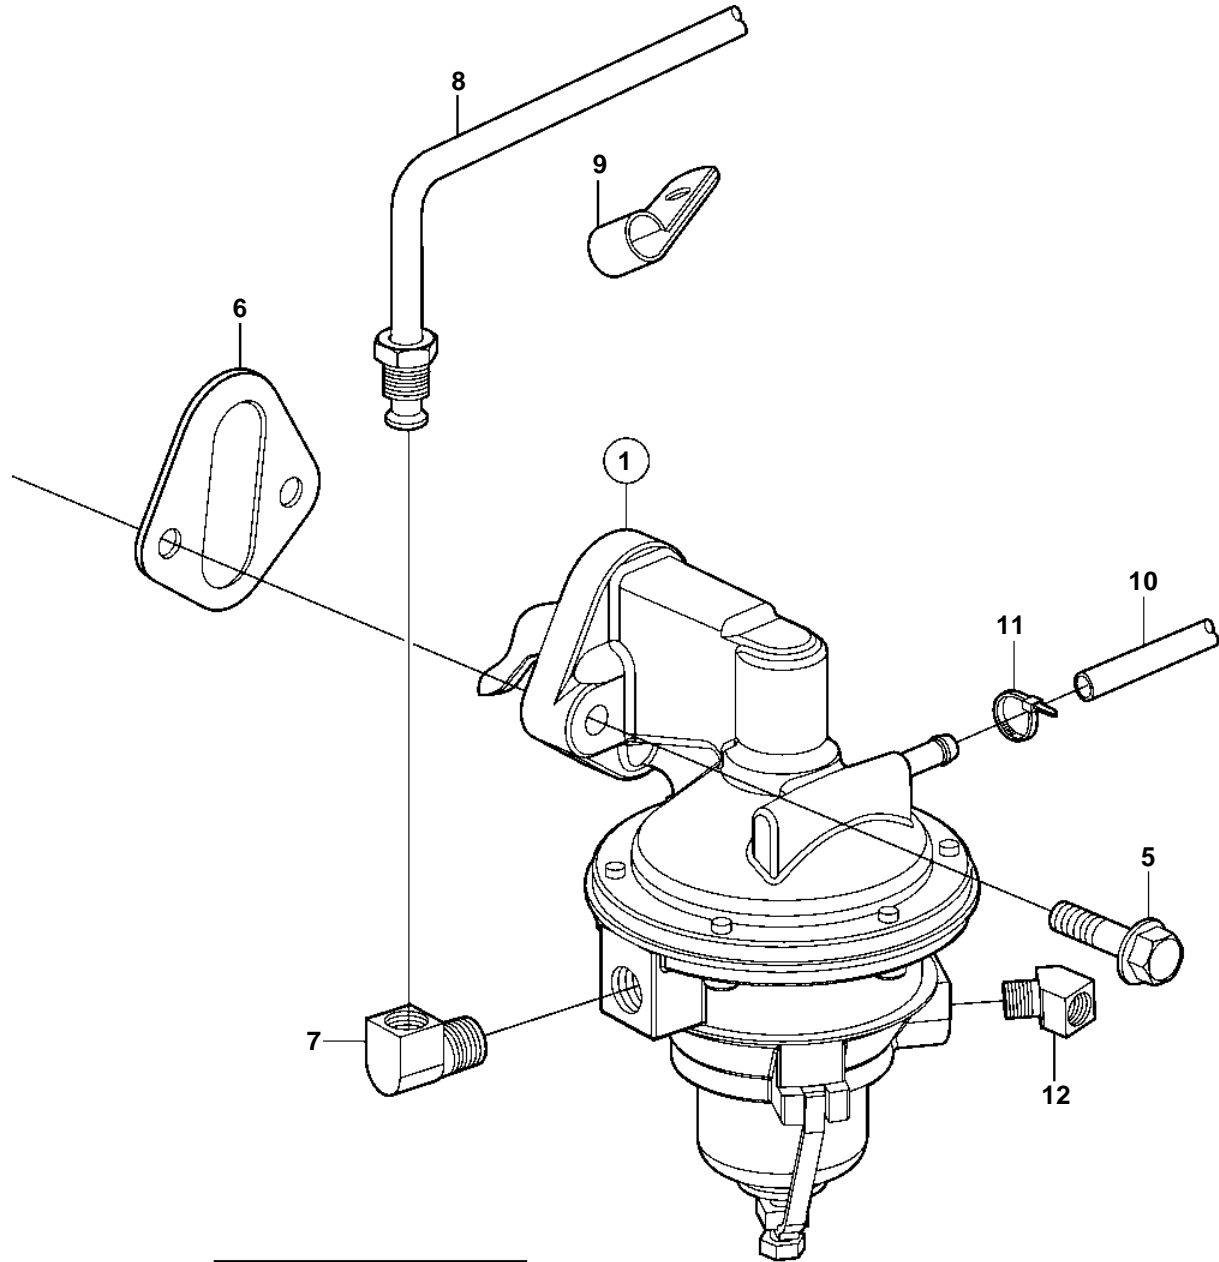

3.0GSMWTR, 3.0GSMWTS, 3.0GSPWTR, 3.0GSPWTS

3.0GSMWTR, 3.0GSMWTS, 3.0GSPWTR, 3.0GSPWTS

REF	PART NO.	QTY	DESCRIPTION	NOTES
1	3854858	1	Pump	
2	3855104	1	· Fuel filter	
3		1	· · Seal	not sold separately
4		1	· · Filter	not sold separately
5	3853397	2	Screw	
6	3854865	1	Gasket	
7	3852453	1	Fitting	
8	3857174	1	Fuel pipe	
9		1	Clamp	
10	3854242	1	Hose	L=39"
11	948211	1	Cable tie	
12	3852489	1	Adapter	