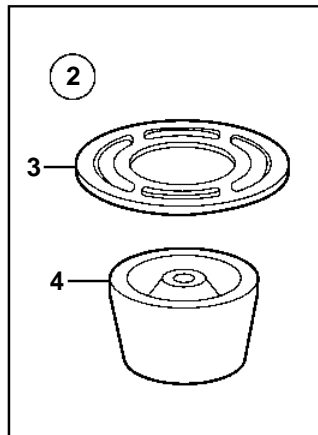

3.0GSMWTR, 3.0GSMWTS, 3.0GSPWTR, 3.0GSPWTS

3.0GSMWTR, 3.0GSMWTS, 3.0GSPWTR, 3.0GSPWTS

REF	PART NO.	QTY	DESCRIPTION	NOTES
1	3854858	1	Pump	
2	3855104	1	· Fuel filter	
3		1	· · Seal	not sold separately
4		1	· · Filter	not sold separately
5	3853397	2	Screw	
6	3854865	1	Gasket	
7	3852453	1	Fitting	
8	3857174	1	Fuel pipe	
9		1	Clamp	
10	3854242	1	Hose	L=39"
11	948211	1	Cable tie	
12	3852489	1	Adapter	