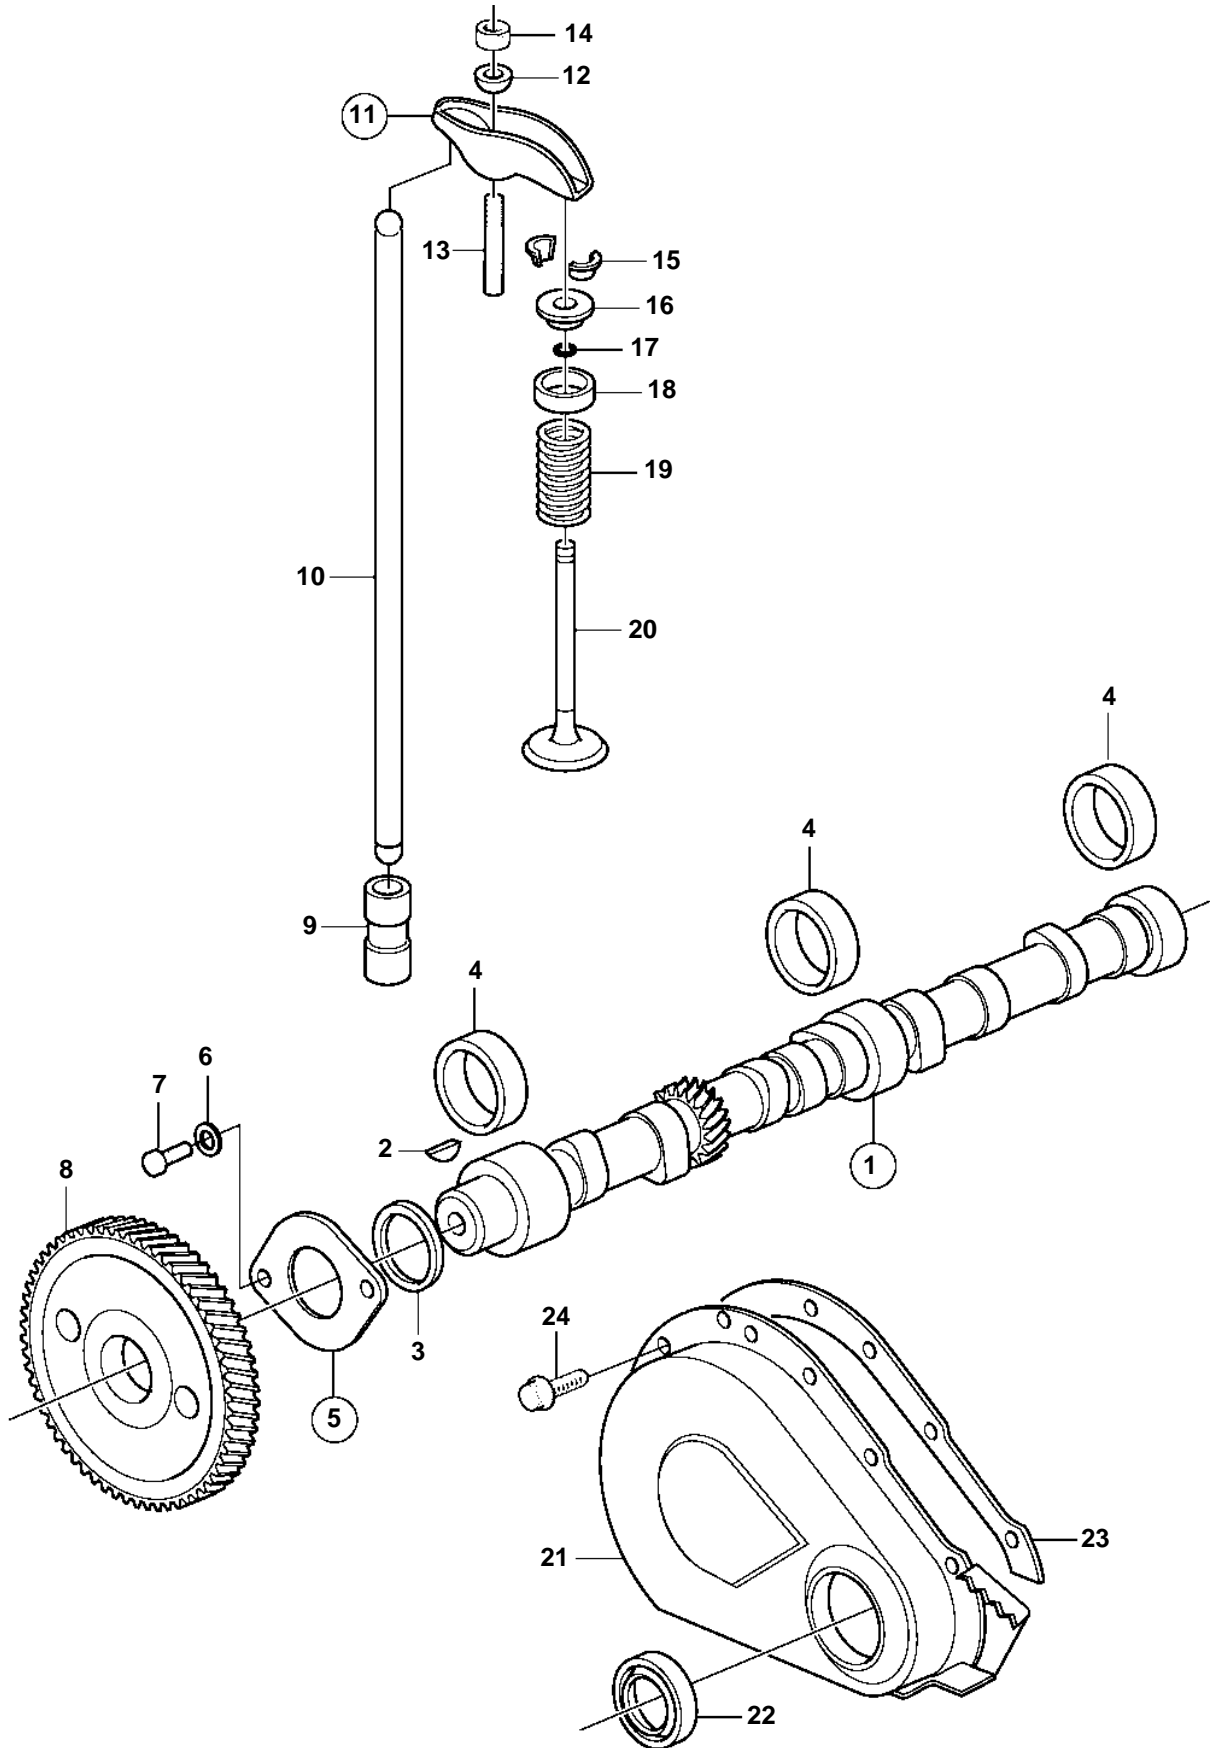

3.0GSMWTR, 3.0GSMWTS, 3.0GSPWTR, 3.0GSPWTS

3.0GSMWTR, 3.0GSMWTS, 3.0GSPWTR, 3.0GSPWTS

REF	PART NO.	QTY	DESCRIPTION	NOTES
1	3854262	1	Camshaft	
2	3852663	1	• Woodruff key	
3		1	• Ring, spacer	not sold separately
4	3852829	3	Bearing	
5	3853136	1	Bearing	Also includes #3
6	3852182	2	Washer	
7	3856134	2	Bolt	
8	3852452	1	Gear	
9	3853954	8	Valve tappet	
10	3857899	8	Push rod	
11	3853139	8	Arm	
12		8	• Ball	not sold separately
13	3853146	8	Stud	O.S=.003" (0.076mm)
		8	Stud	O.S=.013" (0.330mm)
14	3857665	8	Nut	
15	3855823	16	Valve cotter	
16	3853129	8	Valve spring washer	
17	3854956	8	Sealing	
18	3853145	8	Shield	
19	3857898	8	Valve spring	
20	3857879	4	Valve	Standard
		4	Valve	O.S=0.030"
	3853127	4	Valve	Standard
		4	Valve	O.S=0.030"
21	3853135	1	Timing gear casing	
22	3853341	1	• Sealing	
23	3852691	1	Gasket	
24	3856134	8	Bolt	