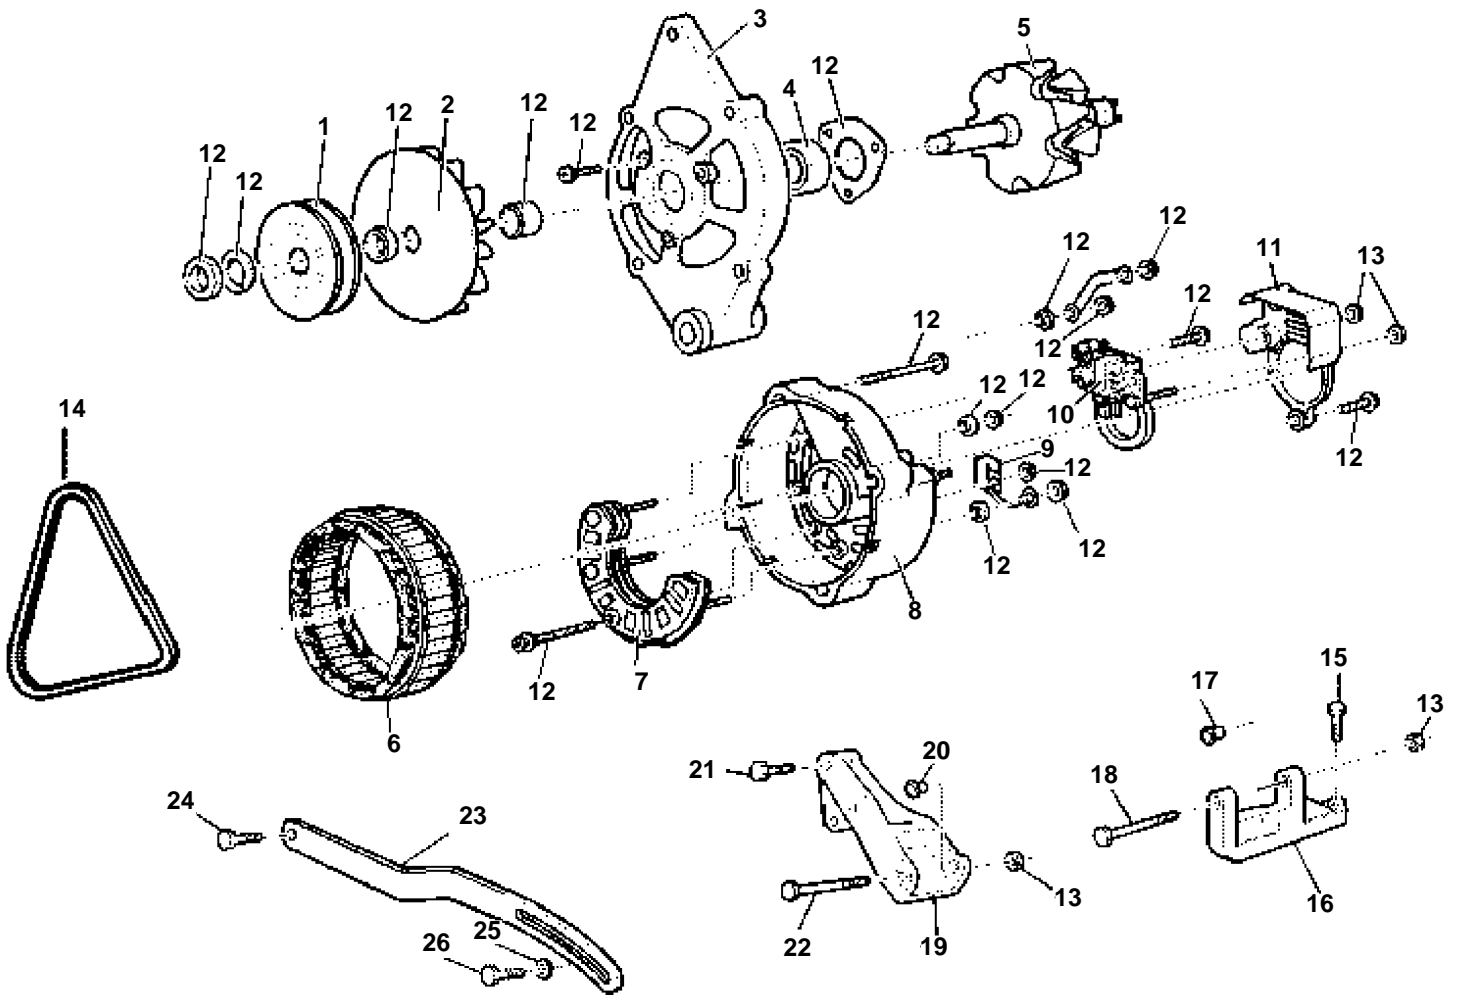

3.0GSMWTR, 3.0GSMWTS, 3.0GSPWTR, 3.0GSPWTS

GR71893

3.0GSMWTR, 3.0GSMWTS, 3.0GSPWTR, 3.0GSPWTS

REF	PART NO.	QTY	DESCRIPTION	NOTES
1	3857058	1	Adapter kit	
2	3857059	1	Fan	
3	3857060	1	Bracket	
4	3857061	1	Bearing	
5		1	Rotor	
6		1	Stator	
7	3857065	1	Adapter kit	
8	3857064	1	Bracket	
9	3857066	1	Adapter kit	
10	3858879	1	Voltage regulator	
11	3857068	1	Adapter kit	
12	3857245	1	Screw kit	
13	3857181	1	Flange lock nut, Alternator to bracket	
14	3852336	1	V-belt, Alternator to pulley	Manual steering
	3853536	1	V-belt, Alternator pulley	Power steering
15	3853326	2	Screw, Alternator bracket mounting	Manual steering
16	3854068	1	Bracket, Alternator to engine block, port	Manual steering
17	3852969	1	· Bushing, Bracket alternator	Manual steering
18	3853388	1	Screw, Alternator to bracket	Manual steering
19	3854089	1	Bracket, Alternator mounting	Power steering
20	3852740	1	· Bushing, Alternator bracket	Power steering
21	3853393	2	Screw, Alternator bracket to manifold	Power steering
22	3853367	1	Screw, Alternator to bracket	Power steering
23	3853410	1	Brace, Alternator to engine	Manual steering
	3853411	1	Brace, Alternator to thermostat hsg	Power steering
24	3852060	1	Screw, Alternator brace to water pump	Manual steering
	3853399	1	Screw, Alternator brace to therm. hsg	Power steering
25	3852054	1	Washer, Brace to alternator	
26	3853399	1	Screw, Alternator brace to alternator	
	3852520	1	Washer, Ground terminal, alternator	Not shown