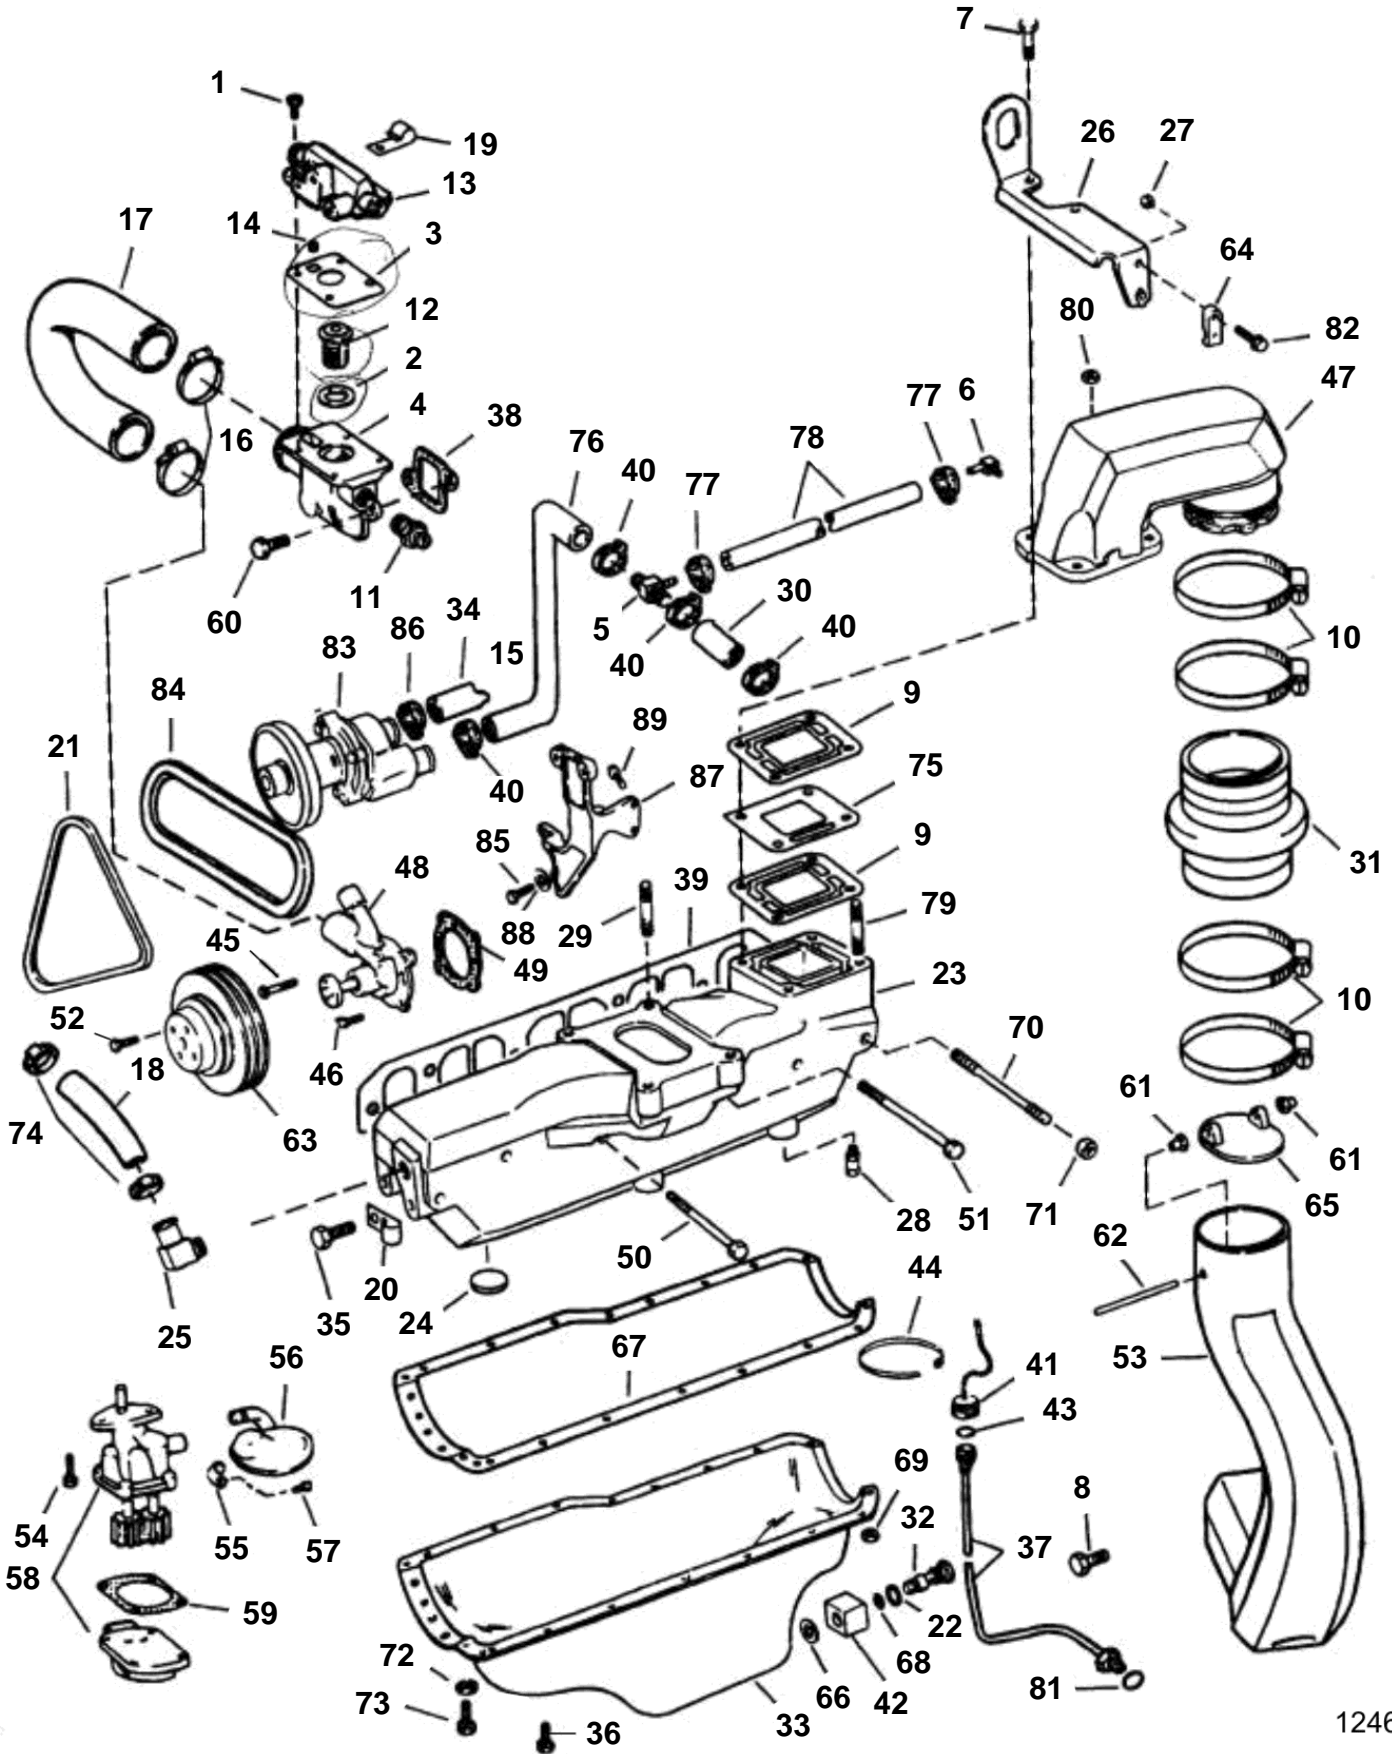

3.0GSMNCA, 3.0GSPNCA

12467

3.0GSMNCA, 3.0GSPNCA

REF	PART NO.	QTY	DESCRIPTION	SEE SEC.	NOTES
1	3852053	4	Screw, Thermostat housing		
2	3852120	1	Gasket, Thermostat		
3	3852127	1	Gasket, Upper to lower assembly		
4	3854254	1	Thermostat housing, Thermostat assembly		
5	3853653	1	T-nipple, Water to thermostat		
6	3853673	1	Nipple, High rise		
7	3853397	2	Screw, Elbow to manifold		
8	3855472	4	Flange screw, Pipe to gimbal		
9	3850495	2	Gasket, Elbow to manifold		
10	3852604	4	Clamp, Hose to elbow		
11	3852029	1	Sender, Water temp		
	828258		Temperature sensor, Water temp., dual sta		
12	3853799	1	Thermostat		
13	3854433	1	Thermostat housing, Upper thermostat		
14	3853672	1	· Plug, Thermostat housing		
15	3852602	1	Clamp, Hose to gimbal		Not shown
16	3852098	2	Clamp, Water pump hose		
17	3852289	1	Hose, Water pump		
18	3853255	1	Hose, Thermostat housing		
19	3852199	1	Clamp, Engine cable		
20	3852092	1	Clamp, Engine cable		Manual steering
21	3852336	1	V-belt, Alternator		Manual steering
	3853536	1	V-belt, Alternator		Power steering
22	3852007	1	Washer, Retainer to fitting		
23	3854045	1	Exhaust pipe		
24	3852134	2	· Core plug		
25	3852538	1	Elbow, Exhaust manifold		
26	3854832	1	Bracket, Throttle control		
27	3852118	1	Nut, Throttle anchor		
28	3854494	1	Drain cock, Water drain		
29	3853373	4	Stud, Carburetor to manifold		
30	3852334	1	Hose, Tee to thermostat		
31	3852741	1	Hose, Exhaust		
32	3852694	1	Hollow screw, Oil pan drain		
33	3854015	1	Oil pan		
34	3852306	1	Hose, Cooler to water pump		Power steering
	3852331	1	Hose, Gimbal to water pump		Manual steering
35	3853419	1	Screw, Engine cable clamp		Manual steering
36	3852595	18	Screw, Oil pan		
37	3854215	1	Tube, Oil drain		
38	3852096	1	Gasket, Housing to head		
39	3853256	1	Gasket, Manifold to head		
40	3853780	1	Clamp, Hose to thermostat hsg		
41	3853783	1	Cover		
42	3855112	1	Fitting, Oil pan drain		
43	3852426	1	Seal, Cap oil drain tube		
44		1	Lock strap, Cap & head chain		
45	3852063	2	Screw, Water pump		
46	3853167	2	Screw, Water pump		
47	3851227	1	Exhaust riser, Exhaust...:		
48	3854017	1	Water pump		
49	3853342	1	Gasket, Water pump		
50	3853430	3	Screw, Manifold, 5 1/4 in		
51	3853431	1	Screw, Manifold, 6 1/4 in		
52	3853390	4	Screw, Water pump pulley		
53	3856448	1	Exhaust pipe		
54	3853173	1	Screw, Oil pump to block		
55	3853133	1	Support		
56	3854014	1	Oil pump screen		
57	3853219	1	Screw, Suction pipe bracket		
58	3853843	1	Oil pump		
59	3852658	1	· Gasket, Pump cover		
60	3853266	2	Screw, Thermostat housing