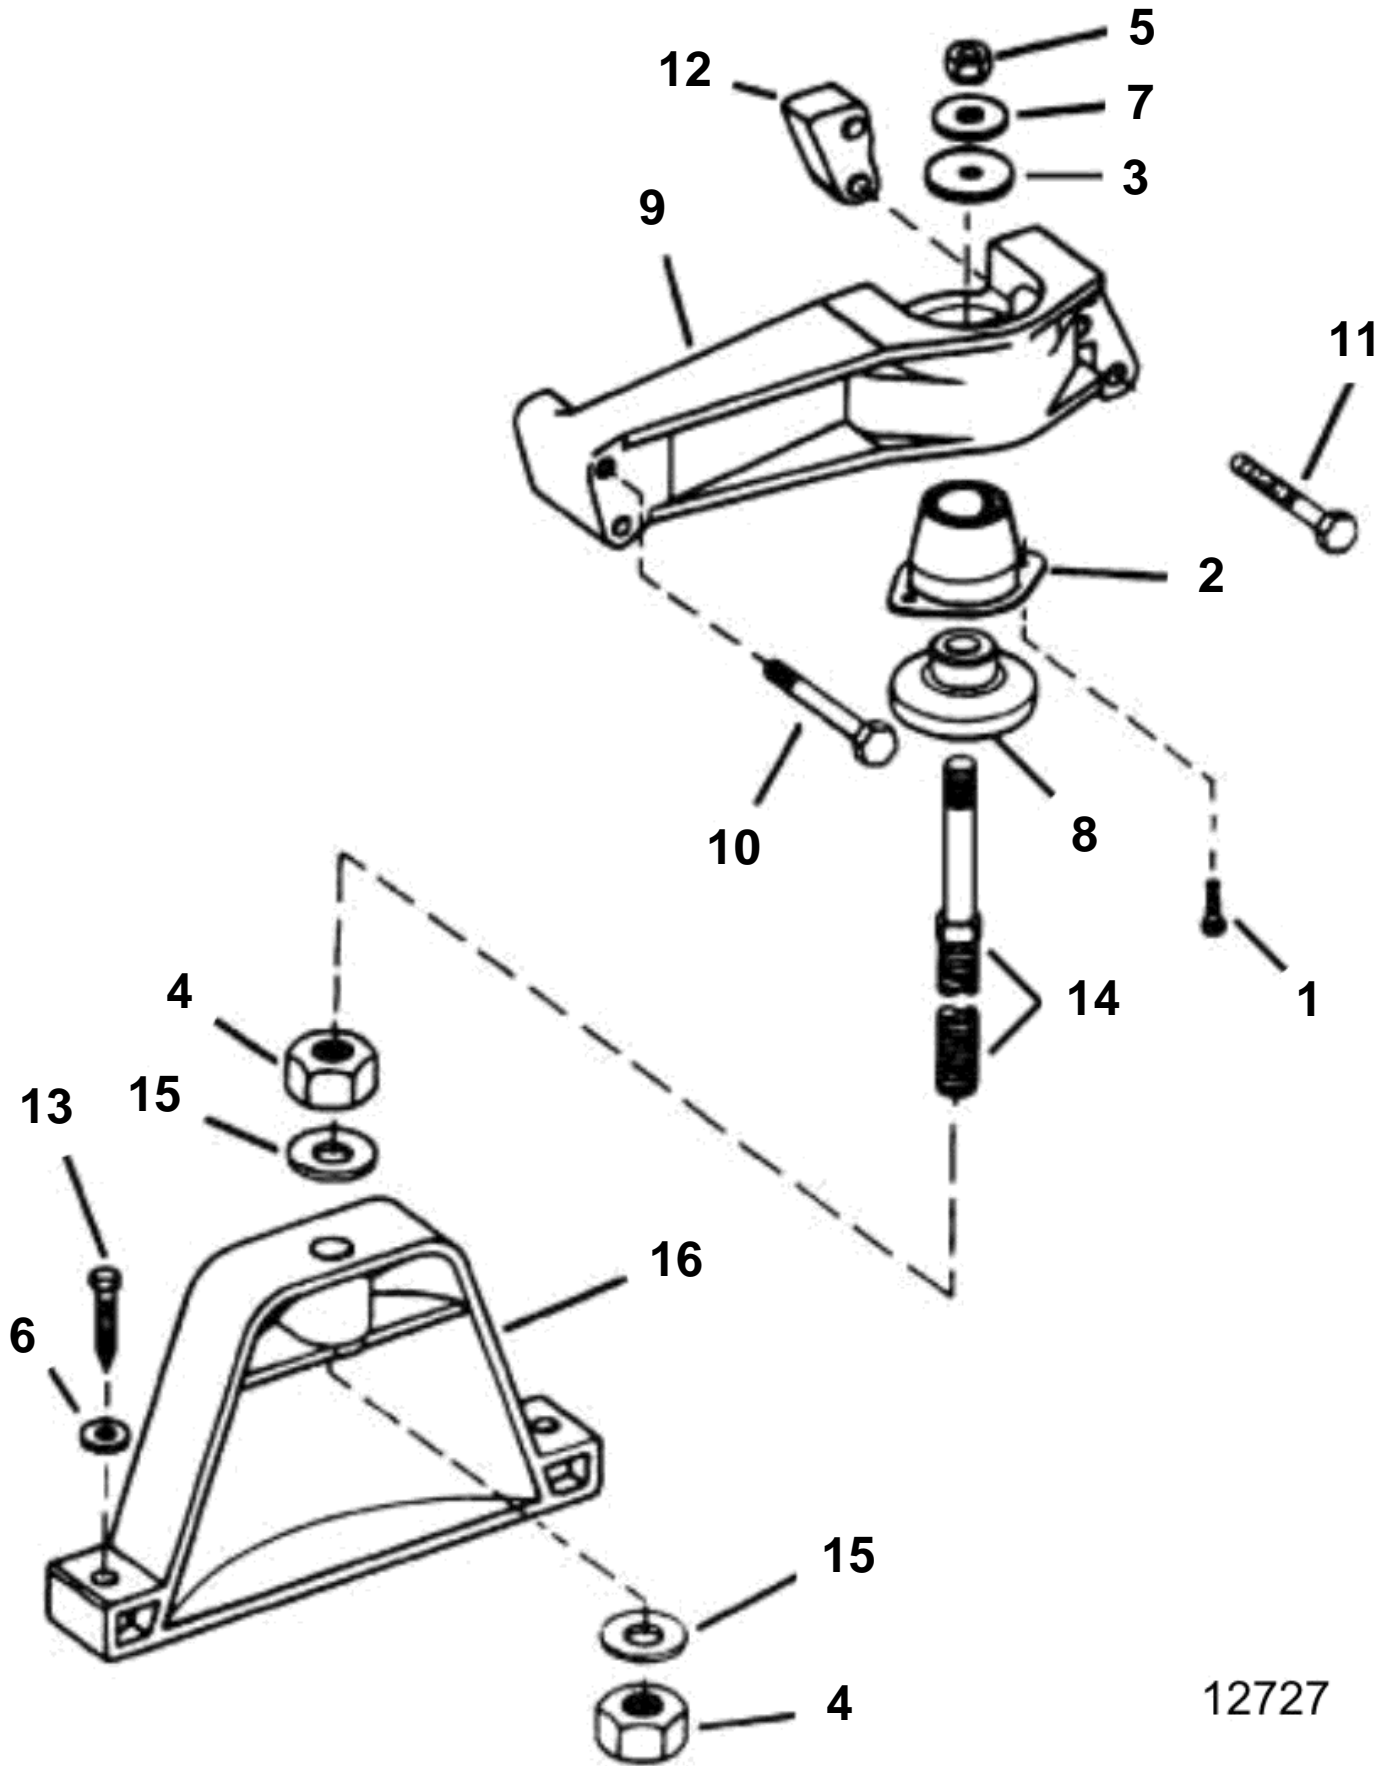

3.0GSMNCA, 3.0GSMNCS, 3.0GSPNCA, 3.0GSPNCS

12727

3.0GSMNCA, 3.0GSMNCS, 3.0GSPNCA, 3.0GSPNCS

REF	PART NO.	QTY	DESCRIPTION	NOTES
1	3852474	2	Screw, Mount to bracket	
2		1	Rubber cushion, Front mount	
3	3853788	1	Washer, Front mount	
4		2	Nut, Front mount, base	
5	3852123	1	Nut, Front mount, bracket	
6	3852078	2	Washer, Lag screw	
7	3852422	1	Washer, Backup, front mount, bracket	
8	3852593	1	Spacer, Rubber mount	Lower
9		1	Engine mountings, Front mount to engine	
10	3853367	2	· Screw, Front mount bracket to engine	Stbd
11	3853407	2	· Screw, Front mount bracket to engine	Port
12	3853252	1	· Spacer, Front mount bracket to engine	Port
13	3852475	2	Screw	
14	3853816	1	Screw, Front mount	
15	3852000	2	Washer, Front mount, base	
16		1	Front support, Front mount	