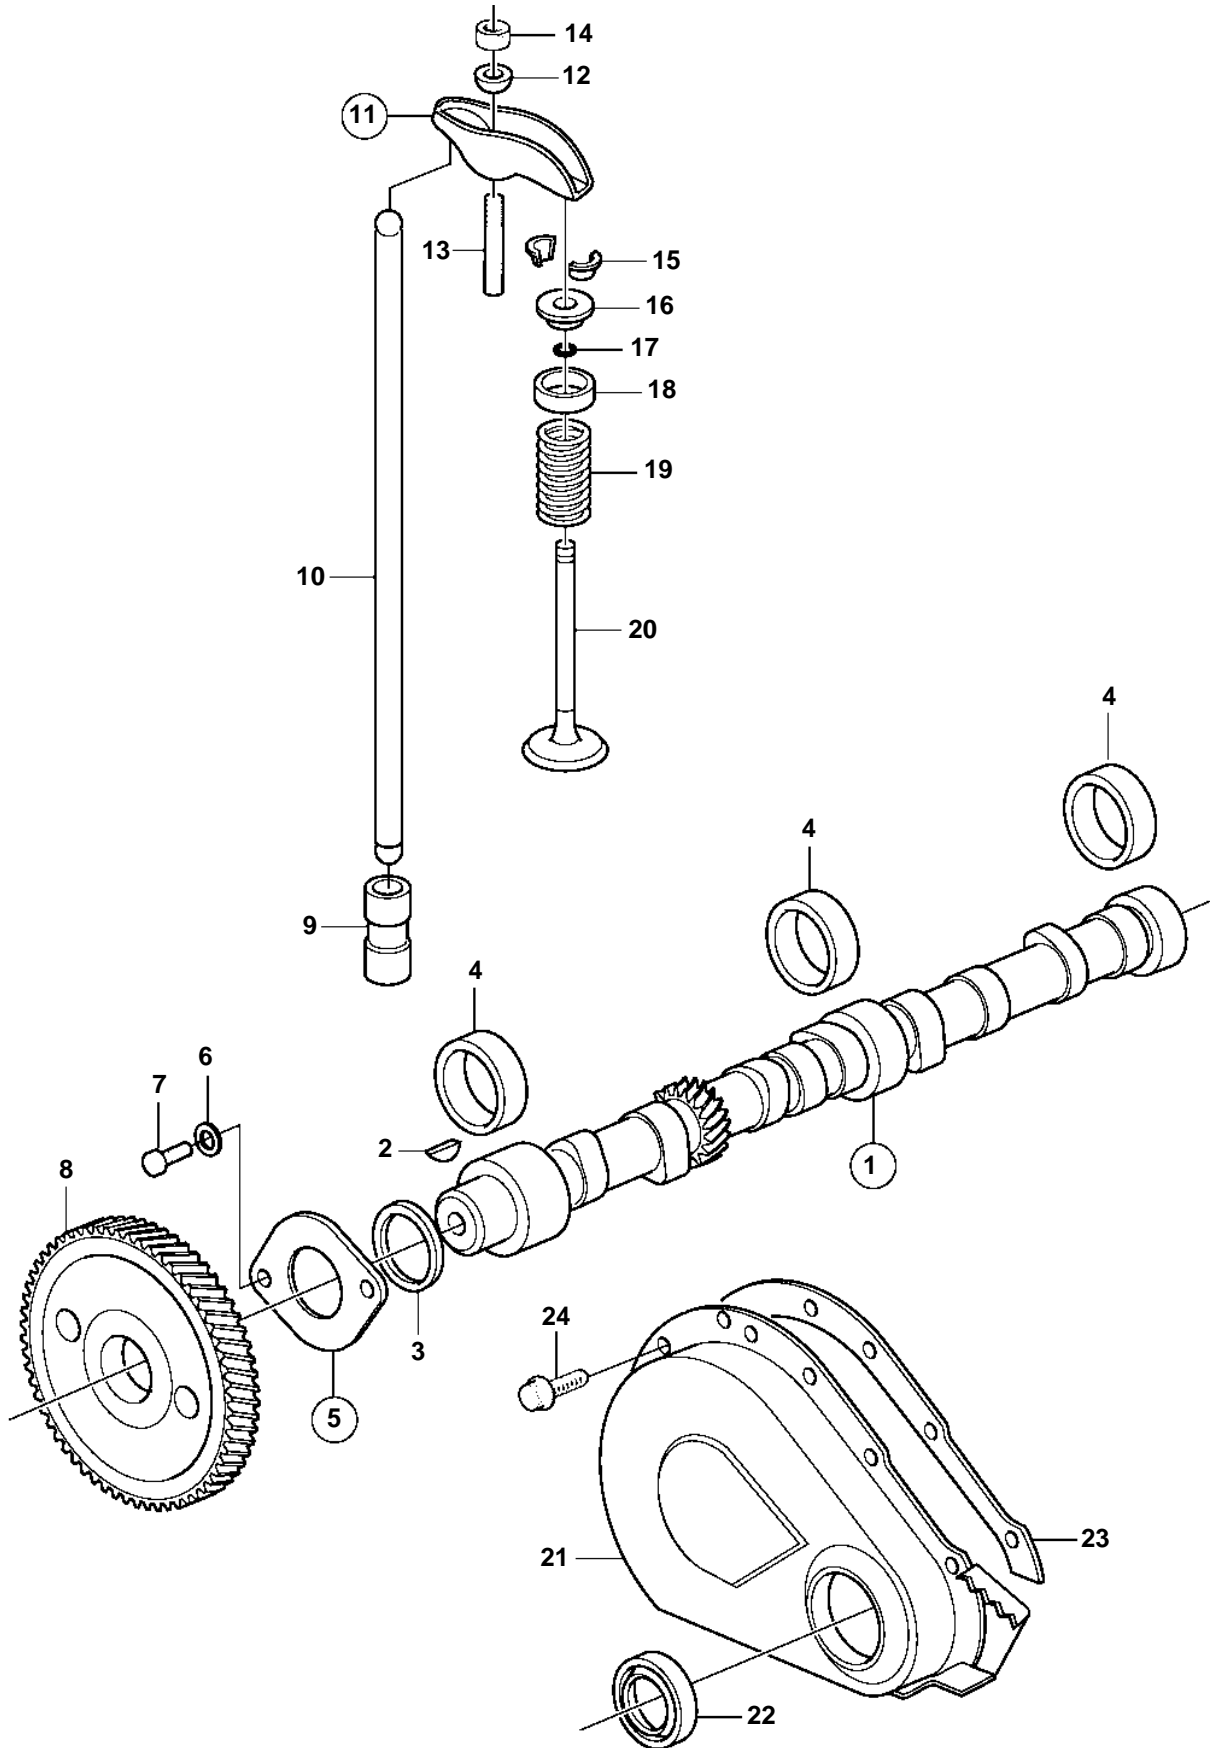

3.0GSMNCA, 3.0GSMNCS, 3.0GSPNCA, 3.0GSPNCS

3.0GSMNCA, 3.0GSMNCS, 3.0GSPNCA, 3.0GSPNCS

REF	PART NO.	QTY	DESCRIPTION	NOTES
1	3854262	1	Camshaft	
2	3852663	1	• Woodruff key	
3		1	• Ring, spacer	not sold separately
4	3852829	3	Camshaft bearing	
5	3853136	1	Thrust bearing	Also includes #3
6	3852182	2	Lock washer	
7	3856134	2	Screw	
8	3852452	1	Gear	
9	3853954	8	Lifter	
10	3853137	8	Push rod	
11	3853139	8	Rocker arm	
12		8	• Ball	not sold separately
13	3853146	8	Stud	O.S=.003" (0.076mm)
	3853147	8	Stud	O.S=.013" (0.330mm)
14	3853141	8	Nut	
15	3855823	16	Valve cotter	
16	3853129	8	Valve spring washer	
17	3854956	8	Seal	
18		8	Shield	
19	3853130	8	Valve spring	
20	3852451	4	Inlet valve	Standard
	3852449	4	Inlet valve	O.S=0.015"
	3852450	4	Inlet valve	O.S=0.030"
	3853127	4	Exhaust valve	Standard
		4	Exhaust valve	O.S=0.030"
21	3853135	1	Timing gear casing	
22	3853341	1	• Seal	
23	3852691	1	Gasket	
24	3852441	8	Screw	