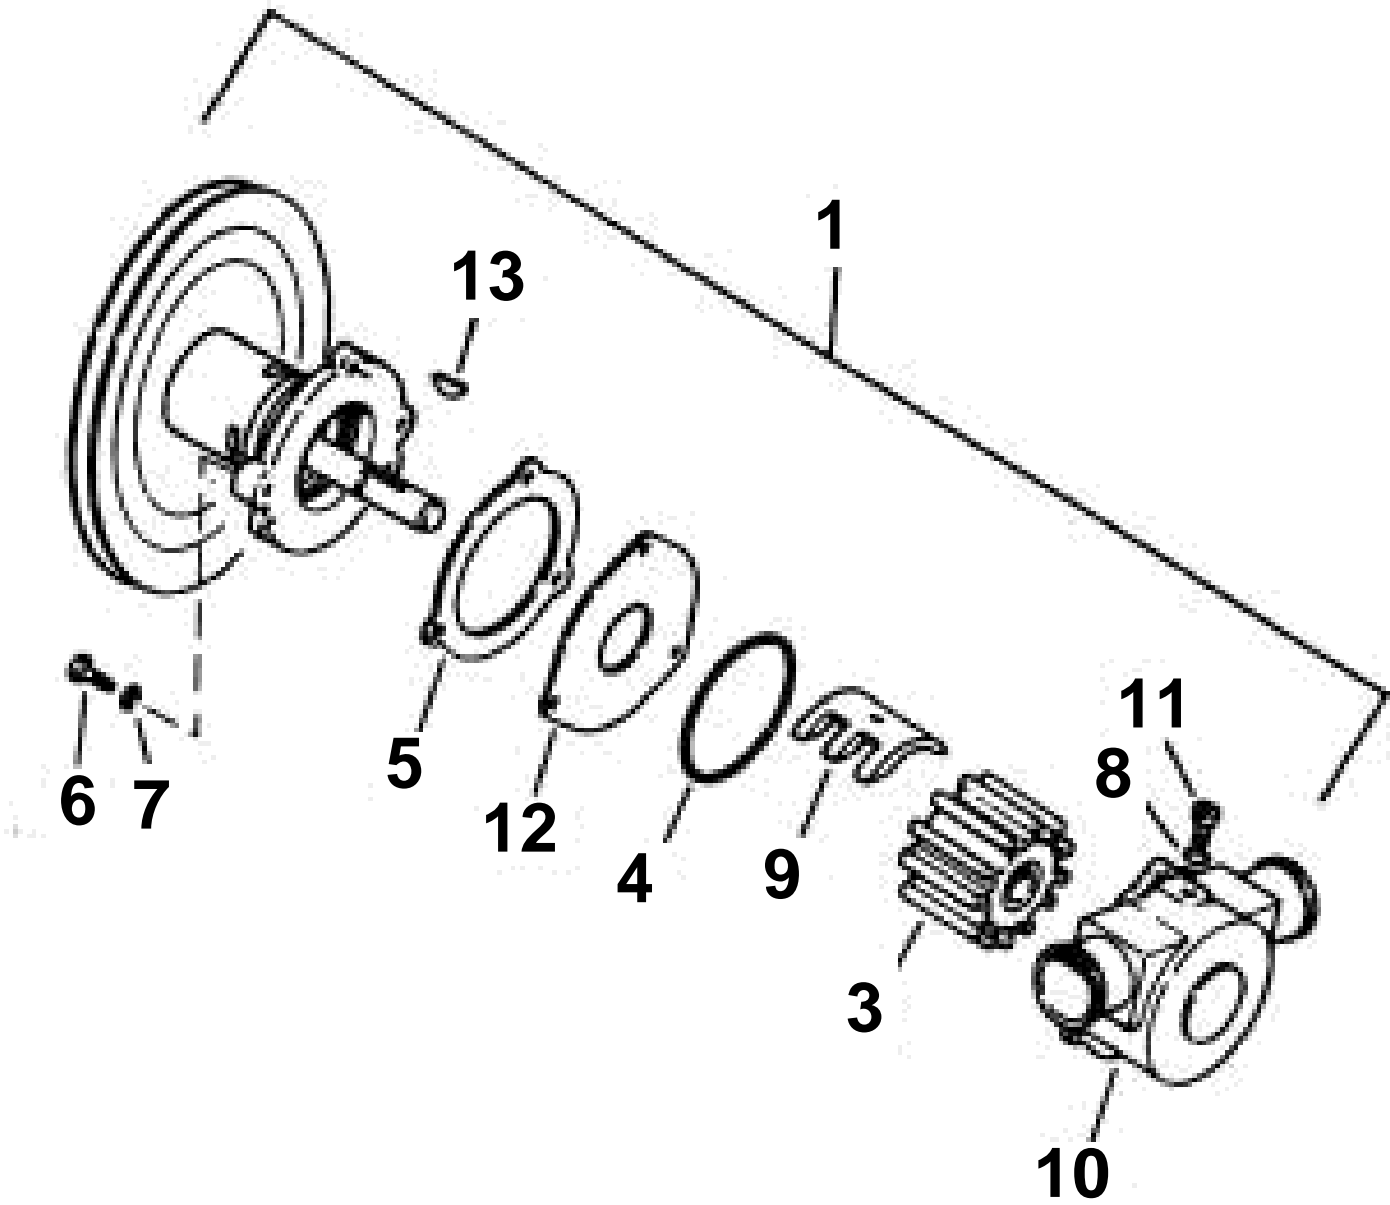

3.0GSMNCA, 3.0GSPNCA

3.0GSMNCA, 3.0GSPNCA

REF	PART NO.	QTY	DESCRIPTION	NOTES
1	3855079	1	Sea water pump	
2	3854287	1	• Repair kit	
3	3854286	1	• Impeller	Contents of Water Pump Repair Kit
4	3854293	1	• O-ring, Housing	Contents of Water Pump Repair Kit
5	3854296	1	• Gasket, Plate to body	Contents of Water Pump Repair Kit
6	3854297	3	• Screw, Body to hsg	Contents of Water Pump Repair Kit
7	3854292	3	• Lock washer, Screw to hsg	Contents of Water Pump Repair Kit
8	3854289	1	• Washer, Cam screw	Contents of Water Pump Repair Kit
9	3854291	1	• Cam, Impeller	
10	3854288	1	• Pump housing	
11	3854290	1	• Screw, Cam	
12	3854295	1	• End plate	Contents of Water Pump Repair Kit
13	3854294	1	• Woodruff key, Impeller	