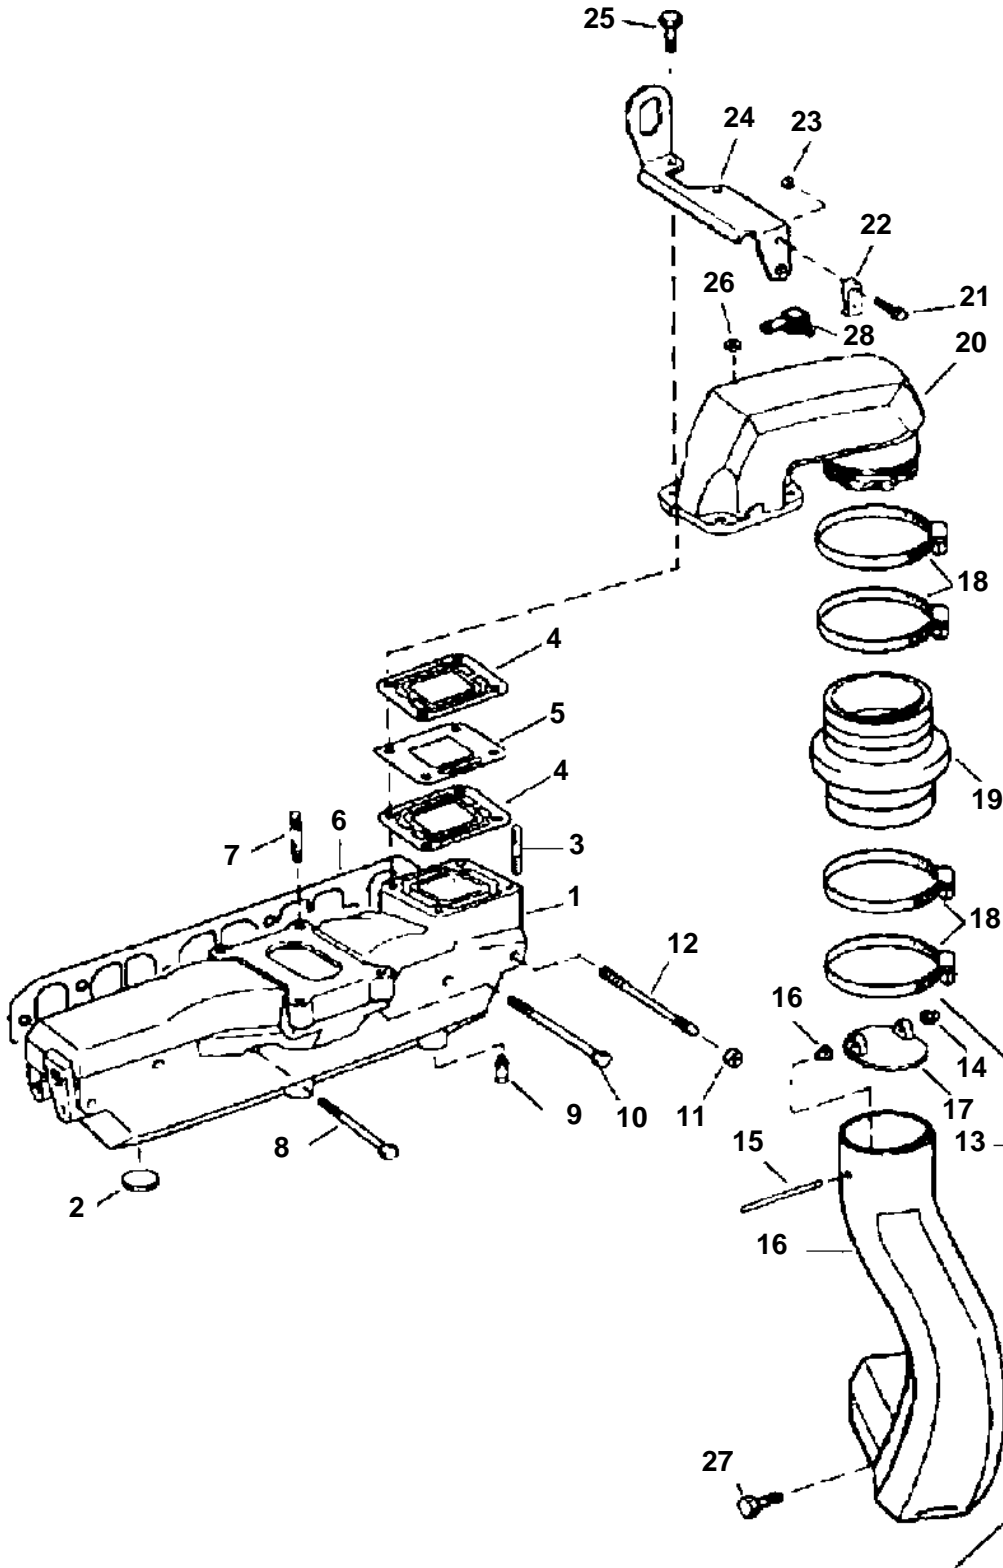

3.0GSMLKD, 3.0GSPLKD

3.0GSMLKD, 3.0GSPLKD

REF	PART NO.	QTY	DESCRIPTION	SEE SEC.	NOTES
1	3854045	1	Exhaust pipe		
2	3852134	2	· Core plug		
3	3853373	2	· Stud		
4	3850495	2	Gasket, High rise to manifold, exhaust		
5	3853628	1	Plate, High rise to manifold		
6	3853256	1	Gasket, Manifold to engine		
7	3853373	4	Stud, Carburetor to manifold		
8	3853430	3	Screw, Manifold to engine		
9	3850802	1	Plug, Exhaust manifold, water drain		
10	3853431	1	Screw, Manifold to engine		
11	3853404	2	Nut, Exhaust manifold to engine		
12	3853378	2	Stud, Exhaust manifold to engine		
13	3856448	1	Exhaust pipe kit		
14		2	Bushing, Exhaust seal assy		
15		1	Pin, Exhaust seal assy to exhaust pipe		
16	3851956	1	Exhaust pipe, High rise to gimbal hsg		not sold separately
17		2	Seal, Exhaust pipe		
			· Bulletin P-25-1-2	P-25-1-2-EN	Exhaust Seal Obsolete
18	3852604	4	Hose clamp, Hose, exhaust pipe		
19	3852741	1	Hose, Exhaust pipe to manifold		
20	3856662	2	Exhaust pipe, High riser, exhaust		
	3850740	2	· Plug		Not shown
21	3852048	1	Screw, Anchor, throttle cable to bracket		
22	3850266	1	Anchor, Throttle cable		
23	3852118	1	Nut, Anchor, throttle cable to bracket		
24	3854832	1	Bracket, Throttle control		
25	3853397	2	Screw, Elbow to manifold		Front
26	3852142	2	Nut, Stud, elbow to manifold		Rear
27	3855472	4	Screw, Exhaust housing to gimbal housing		
28	3853673	1	Elbow		3/8"
	3857821	1	Elbow		1/2"