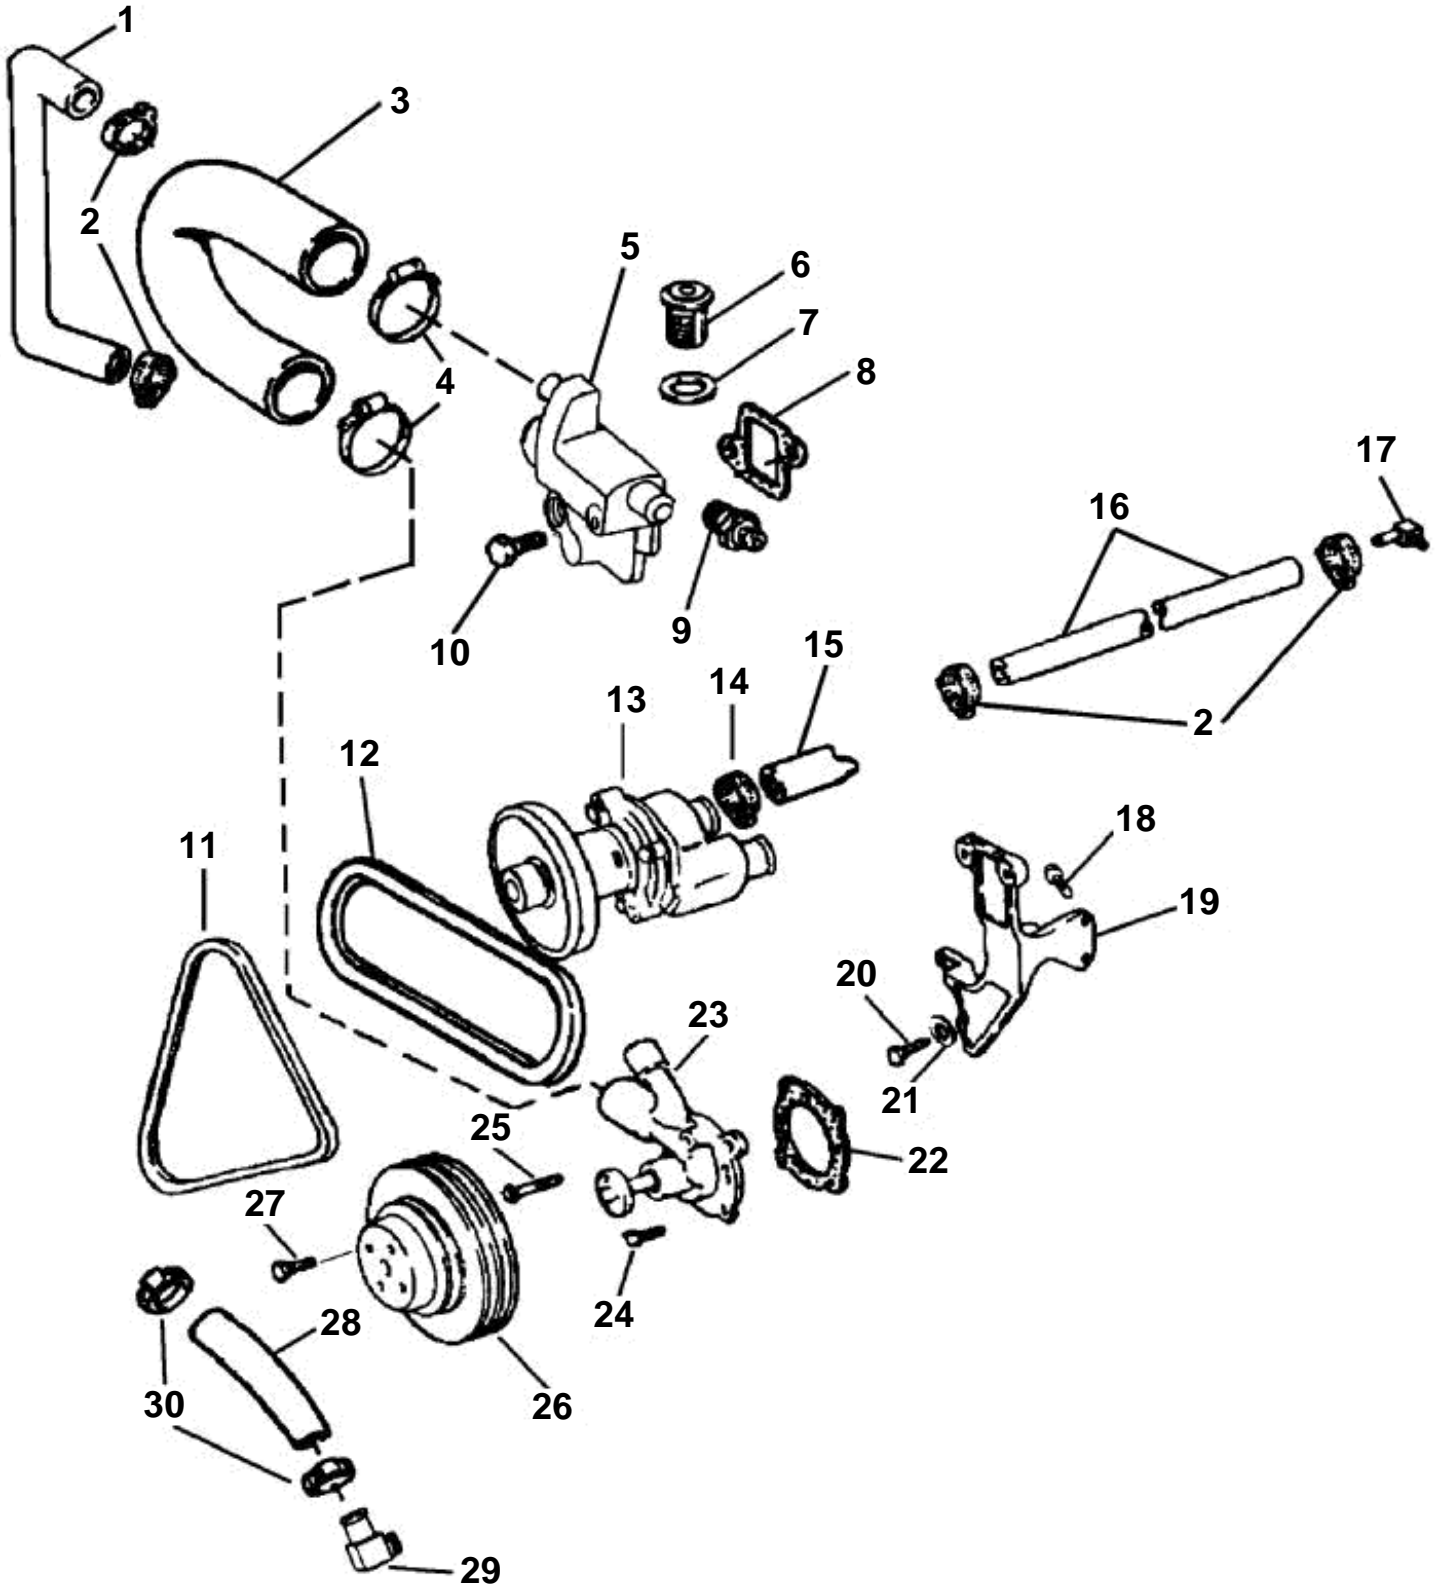

3.0GSMLKD, 3.0GSPLKD

3.0GSMLKD, 3.0GSPLKD

REF	PART NO.	QTY	DESCRIPTION	NOTES
1	3852746	1	Hose, Thermostat hsg to manifold	
2	3853780	1	Hose clamp, Hose to elbow, exhaust manifold	
3	3852289	1	Hose, Thermostat hsg to water pump	
4	3852098	2	Hose clamp, Hose, thermostat hsg to water pump	
5	3850784	1	Thermostat housing	
6	3853799	1	Thermostat	
7	3856537	1	O-ring, Thermostat	
8	3852096	1	Gasket, Therm hsg to cylinder head	Part of engine gasket kit
9	3852029	1	Sensor, Water temperature	
	872068	1	Temperature sensor, Water temperature, dual station	
10	3853266	1	Screw, Therm. hsg to engine	
11	3853536	1	V-belt, Alternator pulley	Power steering
	3852336	1	V-belt, Alternator to pulley	Manual steering
12	3850268	1	V-belt, Water pump	
13	3851982	1	Sea water pump	
14	3850422	1	Hose clamp, Hose, water pump inlet	
15	3852331	1	Hose, Gimbal hsg to water pump	Manual steering
16	943367	1	Rubber hose, Thermostat hsg to exhaust elbow	
17	3853673	1	Elbow, Water to high rise elbow	
18	3853326	2	Screw, Lift bracket/water pump to engine	
19	3855078	1	Bracket, Water pump to engine	
20	3853155	2	Screw, Water pump to bracket	
21	3852162	2	Washer, Screw, water pump to bracket	
22	3853342	1	Gasket, Water pump	
23	3854017	1	Water pump	
24	3853167	2	Bolt, Water pump	
25	3852063	2	Screw, Water pump	
26	3852401	1	Pulley, Water pump	
27	3853390	4	Screw, Water pump pulley to hub	
28	3851592	1	Hose, Thermostat hsg to manifold	
29	3852538	1	Elbow, Water hose to exhaust manifold	
30	3853780	2	Hose clamp, Hose, therm. hsg to manifold	