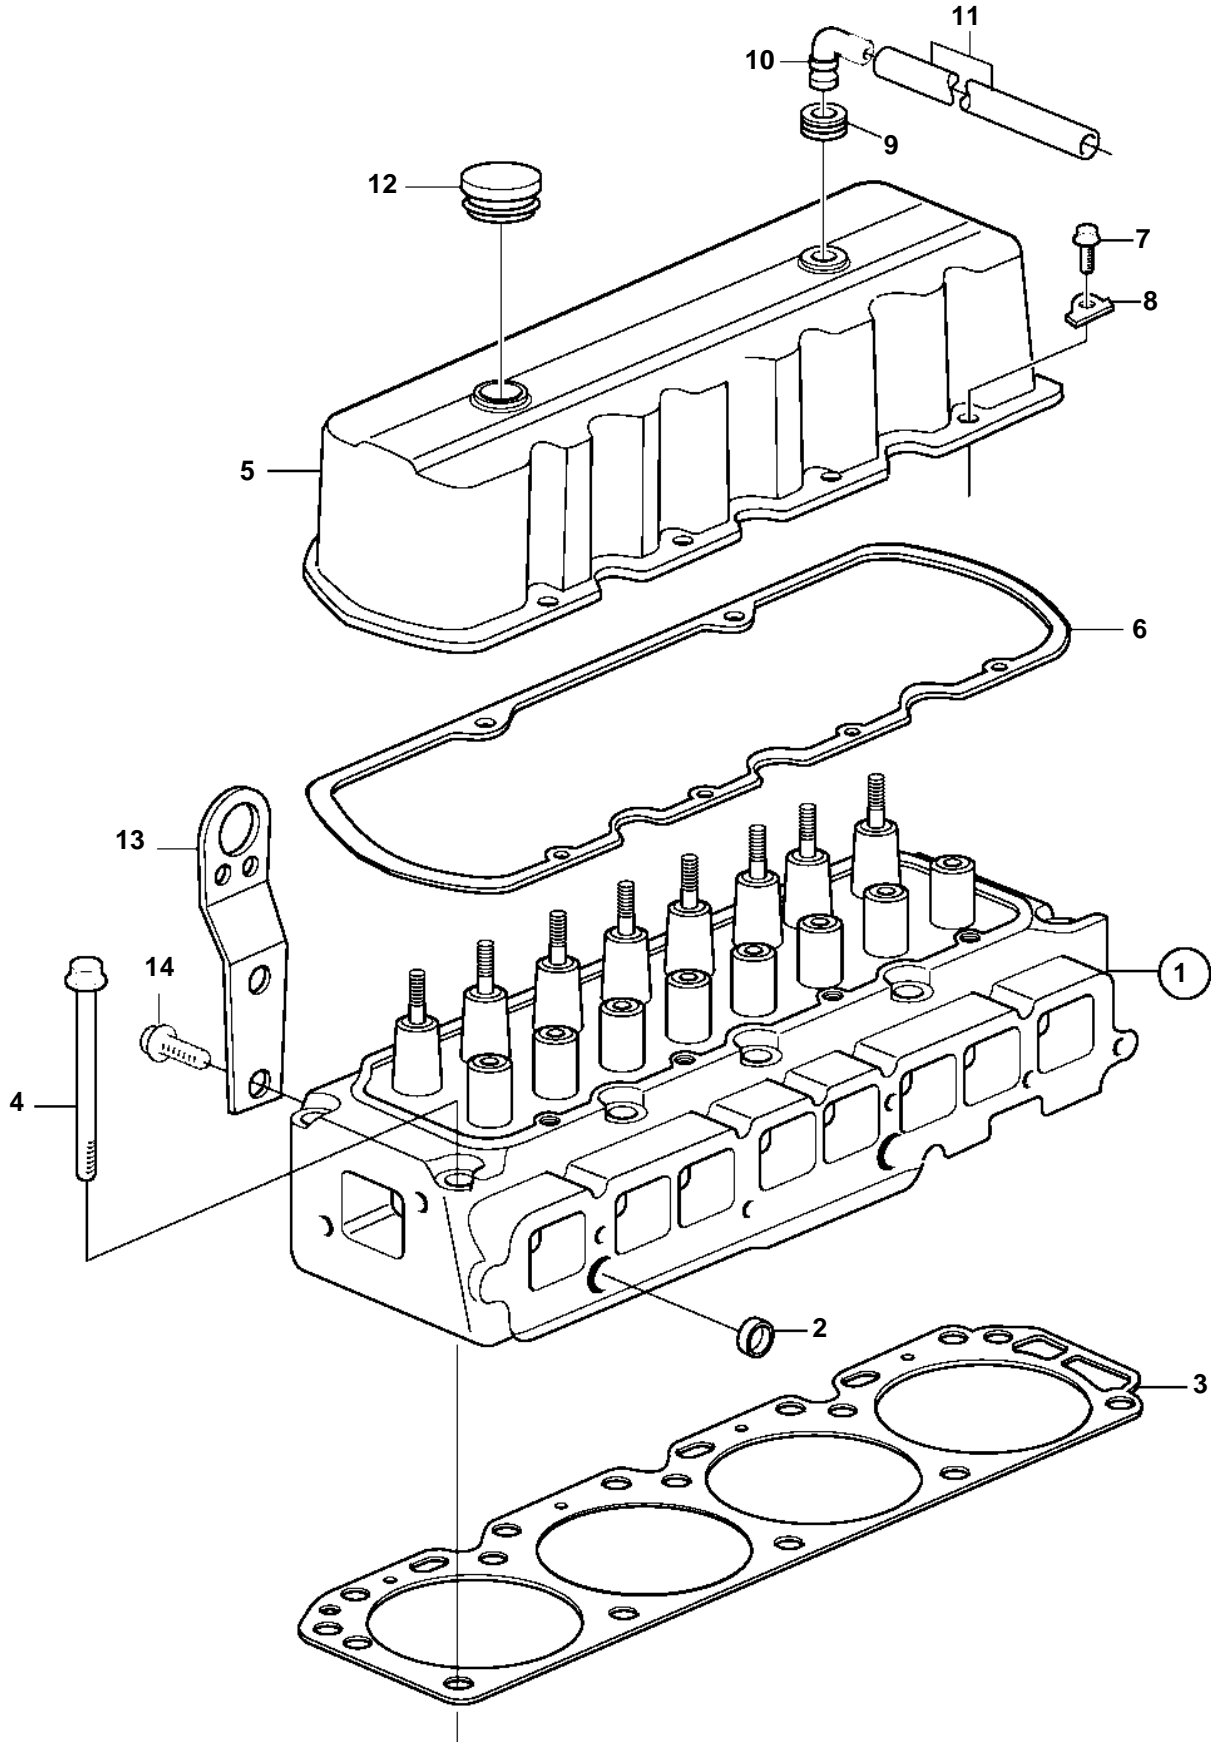

3.0GSMHUB, 3.0GSPHUB

3.0GSMHUB, 3.0GSPHUB

REF	PART NO.	QTY	DESCRIPTION	NOTES
1	3854012	1	Cylinder head	
2	3852102	2	· Core plug	
3	3853336	1	Cyl.head.gasket	
4	3853337	10	Screw	
5	3853784	1	Valve cover	
6	3852693	1	Gasket	
7	3853503	5	Screw	
8	3852442	5	Washer	
9	3852103	1	Grommet	
10	3852104	1	Elbow	
11	3853254	1	Hose	
12	3853842	1	Oil filler cap	
13		1	Bracket	Part not sold
14		2	Bolt	Part not sold