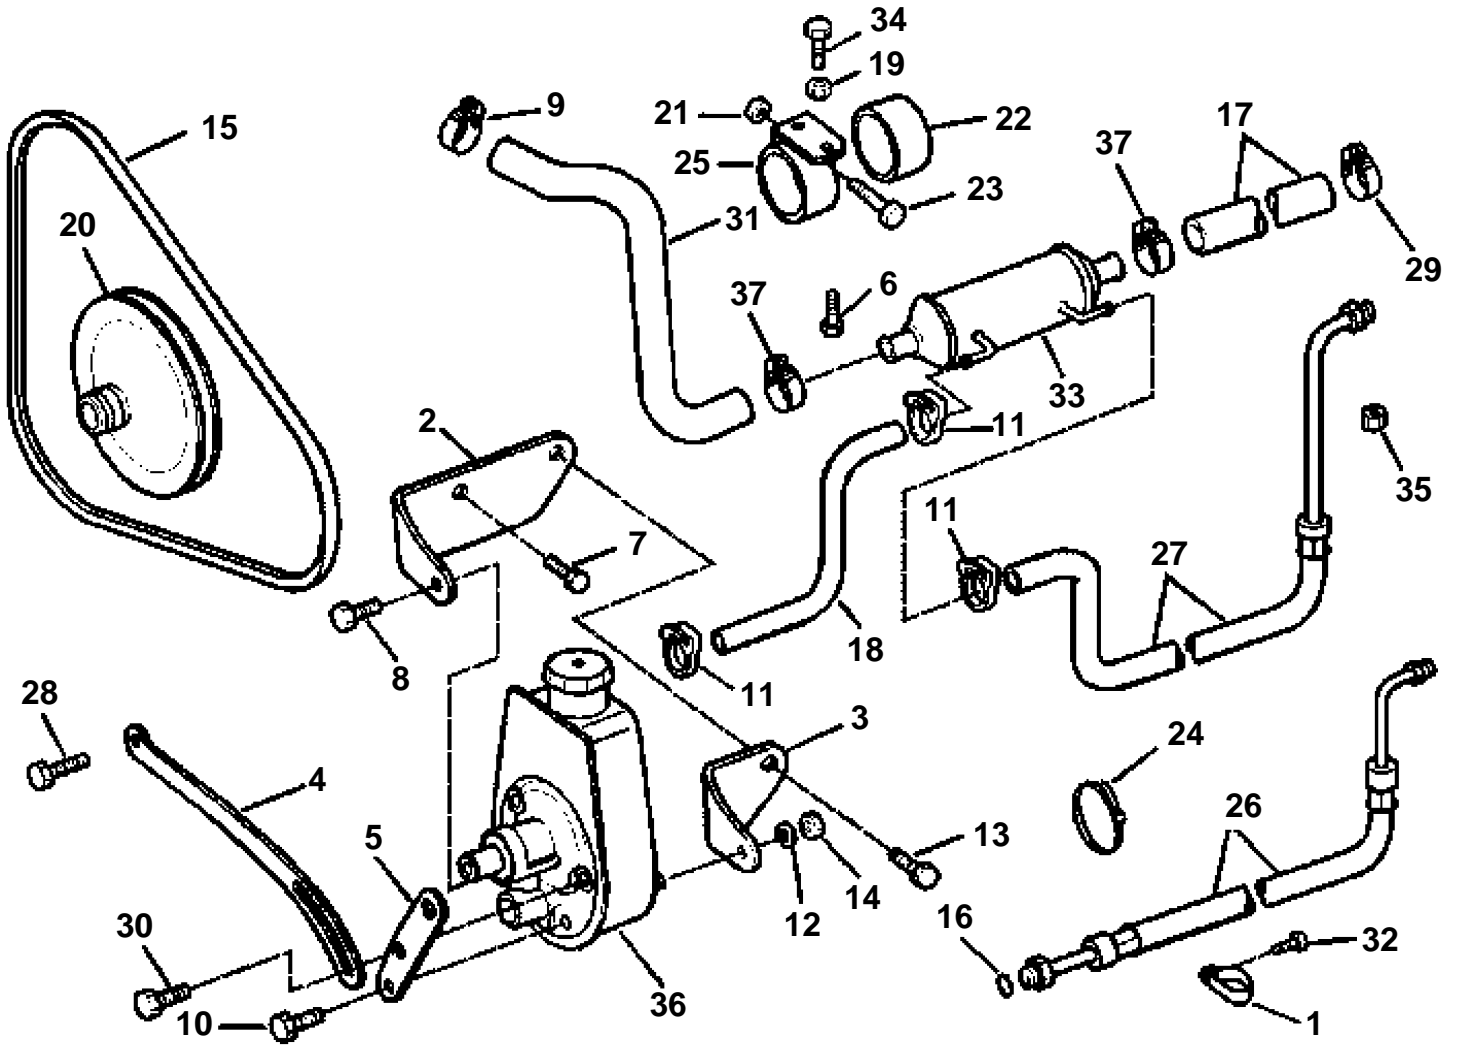

3.0GSPBY

GR71812

3.0GSPBY

REF	PART NO.	QTY	DESCRIPTION	NOTES
1	3852837	1	Clamp, Power steering hoses to flywheel hsg	
2	3852500	1	Bracket, Steering pump to engine	Front
3	3852501	1	Bracket, Steering pump to engine	Rear
4	3853328	1	Brace, Power steering pump	
5	3853327	1	Bracket, Adjustment, power steering	
6	3853557	1	Screw, Clamp, oil cooler to manifold	
7	3853557	1	Screw, Steering pump bracket to engine	Front
8	3853405	1	Screw, Steering pump bracket	
9	3850422	1	Hose clamp, Hose, water pump inlet	
10	3853405	1	Screw, Adjustment bracket	
11	3852196	2	Clamp, Hose, P/S pump to oil cooler	Return
12	3852496	1	Washer, Steering pump bracket to pump	Rear
13	3853266	1	Screw, Steering pump bracket to engine	Rear
14	3852498	1	Nut, Power steering pump to bracket, stud	
15	3857835	1	V-belt, Power steering pump	
16	3852497	1	O-ring, Pressure hose to steering pump	
17	3852281	1	Hose, Gimbal hsg to oil cooler	
18	3857185	1	Hose, Oil cooler to steering pump	Return
19	3852065	1	Nut, Screw, P/S cooler clamp	
20	3853804	1	Pulley, P/S pump	
21	3852079	1	Nut, Clamp, oil cooler	
22	3853236	1	Spacer, Oil cooler, power steering	
23	3852126	1	Screw, Clamp, oil cooler	
24	3852423	1	Cable fixing clamp, P/S hoses to starter solenoid	
25		1	Clamp, Engine oil cooler, power steering	
26	3853809	1	Hose, Pump to actuator valve, pressure	
27	3854056	1	Hose, Actuator valve to oil cooler	
28	3853399	1	Screw, Brace to alternator	
29	3853786	1	Hose clamp, Hose, water to gimbal hsg	
30	3853406	1	Screw, Brace to power steering pump	
31	3857180	1	Hose, Oil cooler to water pump	
32	3853557	1	Screw, Clamp to flywheel housing	
33	3851921	1	Oil cooler, Power steering	
34	3853266	1	Screw, P/S cooler clamp	
35	3853315	1	Fitting, P/S hoses	
36	3850491	1	Steering pump	
37	3853786	2	Hose clamp, Hose, water to oil cooler	