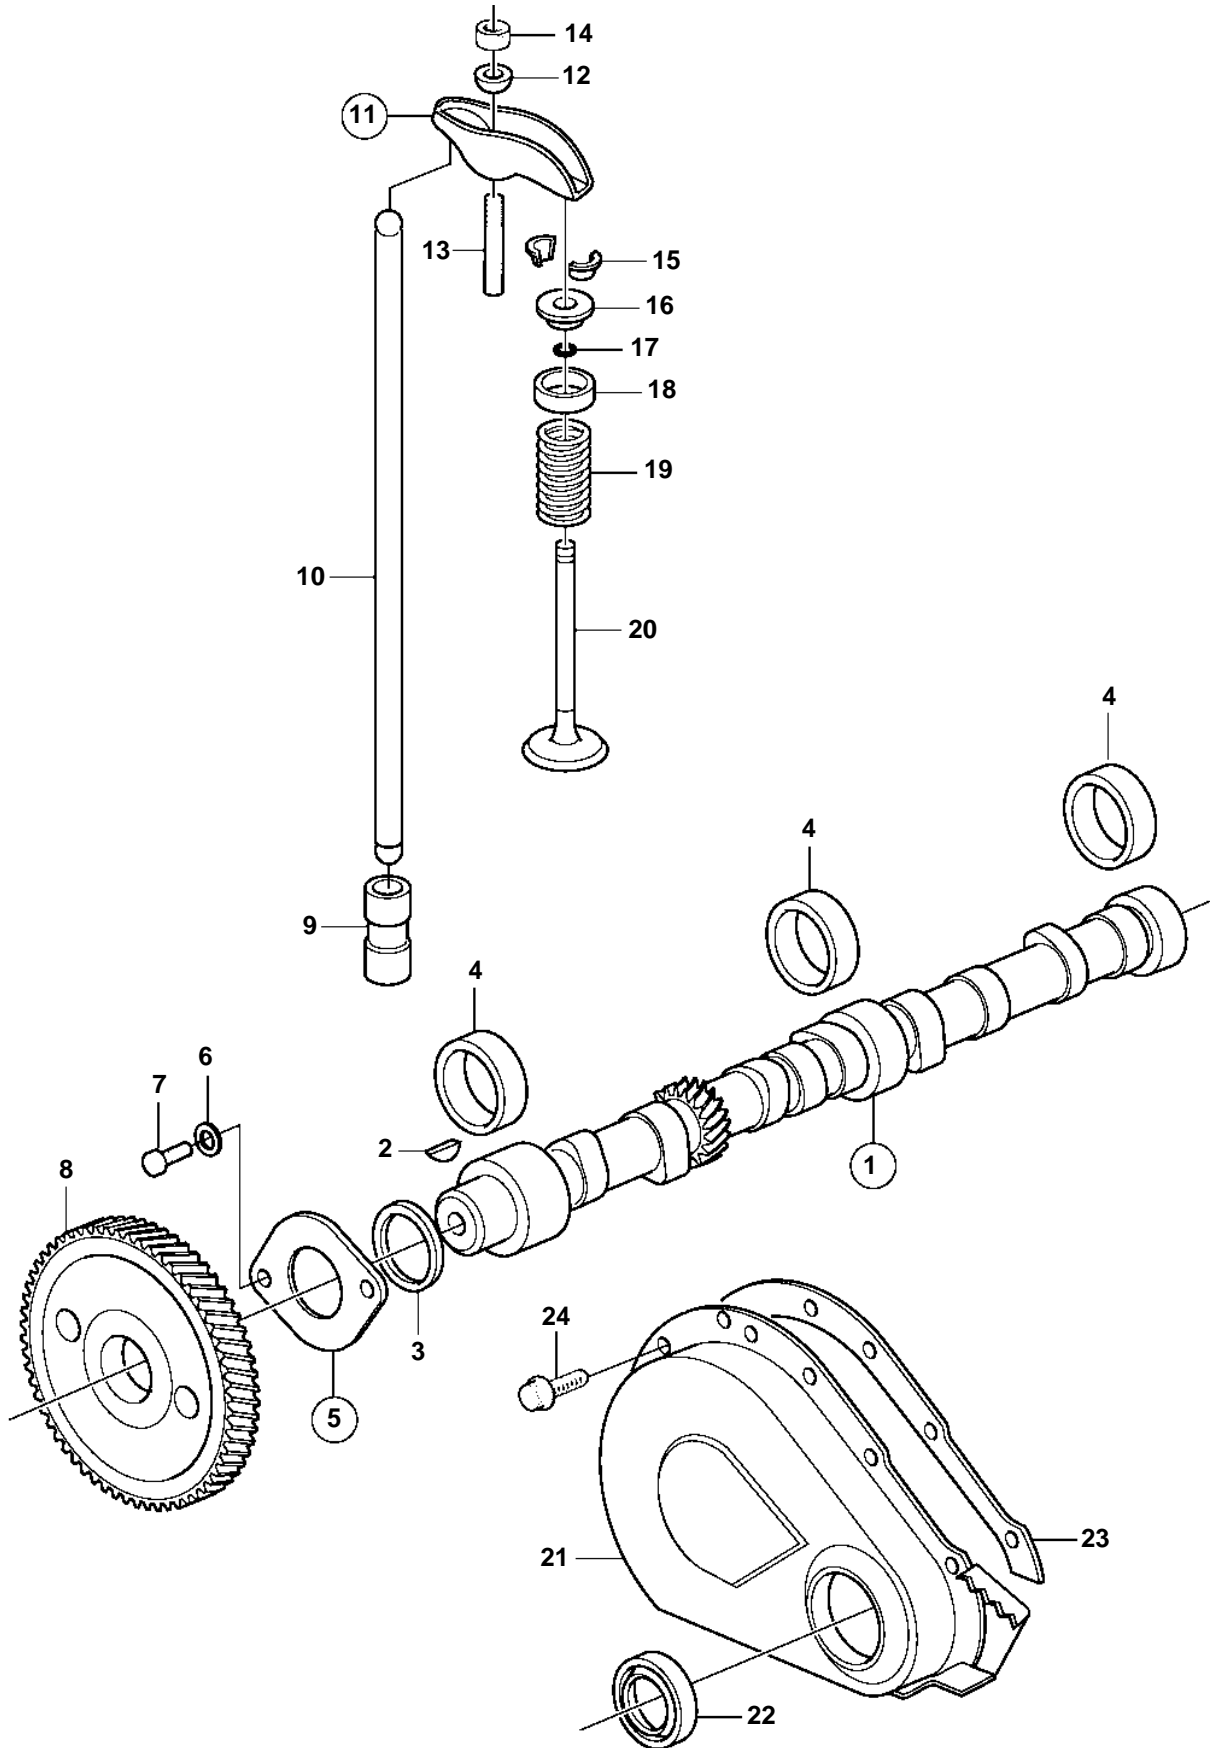

3.0GSMBY, 3.0GSPBY

3.0GSMBY, 3.0GSPBY

REF	PART NO.	QTY	DESCRIPTION	NOTES
1	3854262	1	Camshaft	
2	3852663	1	• Woodruff key	
3		1	• Ring, spacer	not sold separately
4	3852829	3	Bearing	
5	3853136	1	Bearing	Also includes #3
6	3852182	2	Washer	
7	3856134	2	Bolt	
8	3852452	1	Gear	
9	3853954	8	Valve tappet	
10	3857899	8	Push rod	
11	3853139	8	Arm	
12		8	• Ball	not sold separately
13	3853146	8	Stud	O.S=.003" (0.076mm)
		8	Stud	O.S=.013" (0.330mm)
14	3857665	8	Nut	
15	3855823	16	Valve cotter	
16	3853129	8	Valve spring washer	
17	3854956	8	Sealing	
18	3853145	8	Shield	
19	3857898	8	Valve spring	
20	3857879	4	Valve	Standard
		4	Valve	O.S=0.030"
	3853127	4	Valve	Standard
		4	Valve	O.S=0.030"
21	3853135	1	Timing gear casing	
22	3853341	1	• Sealing	
23	3852691	1	Gasket	
24	3856134	8	Bolt	