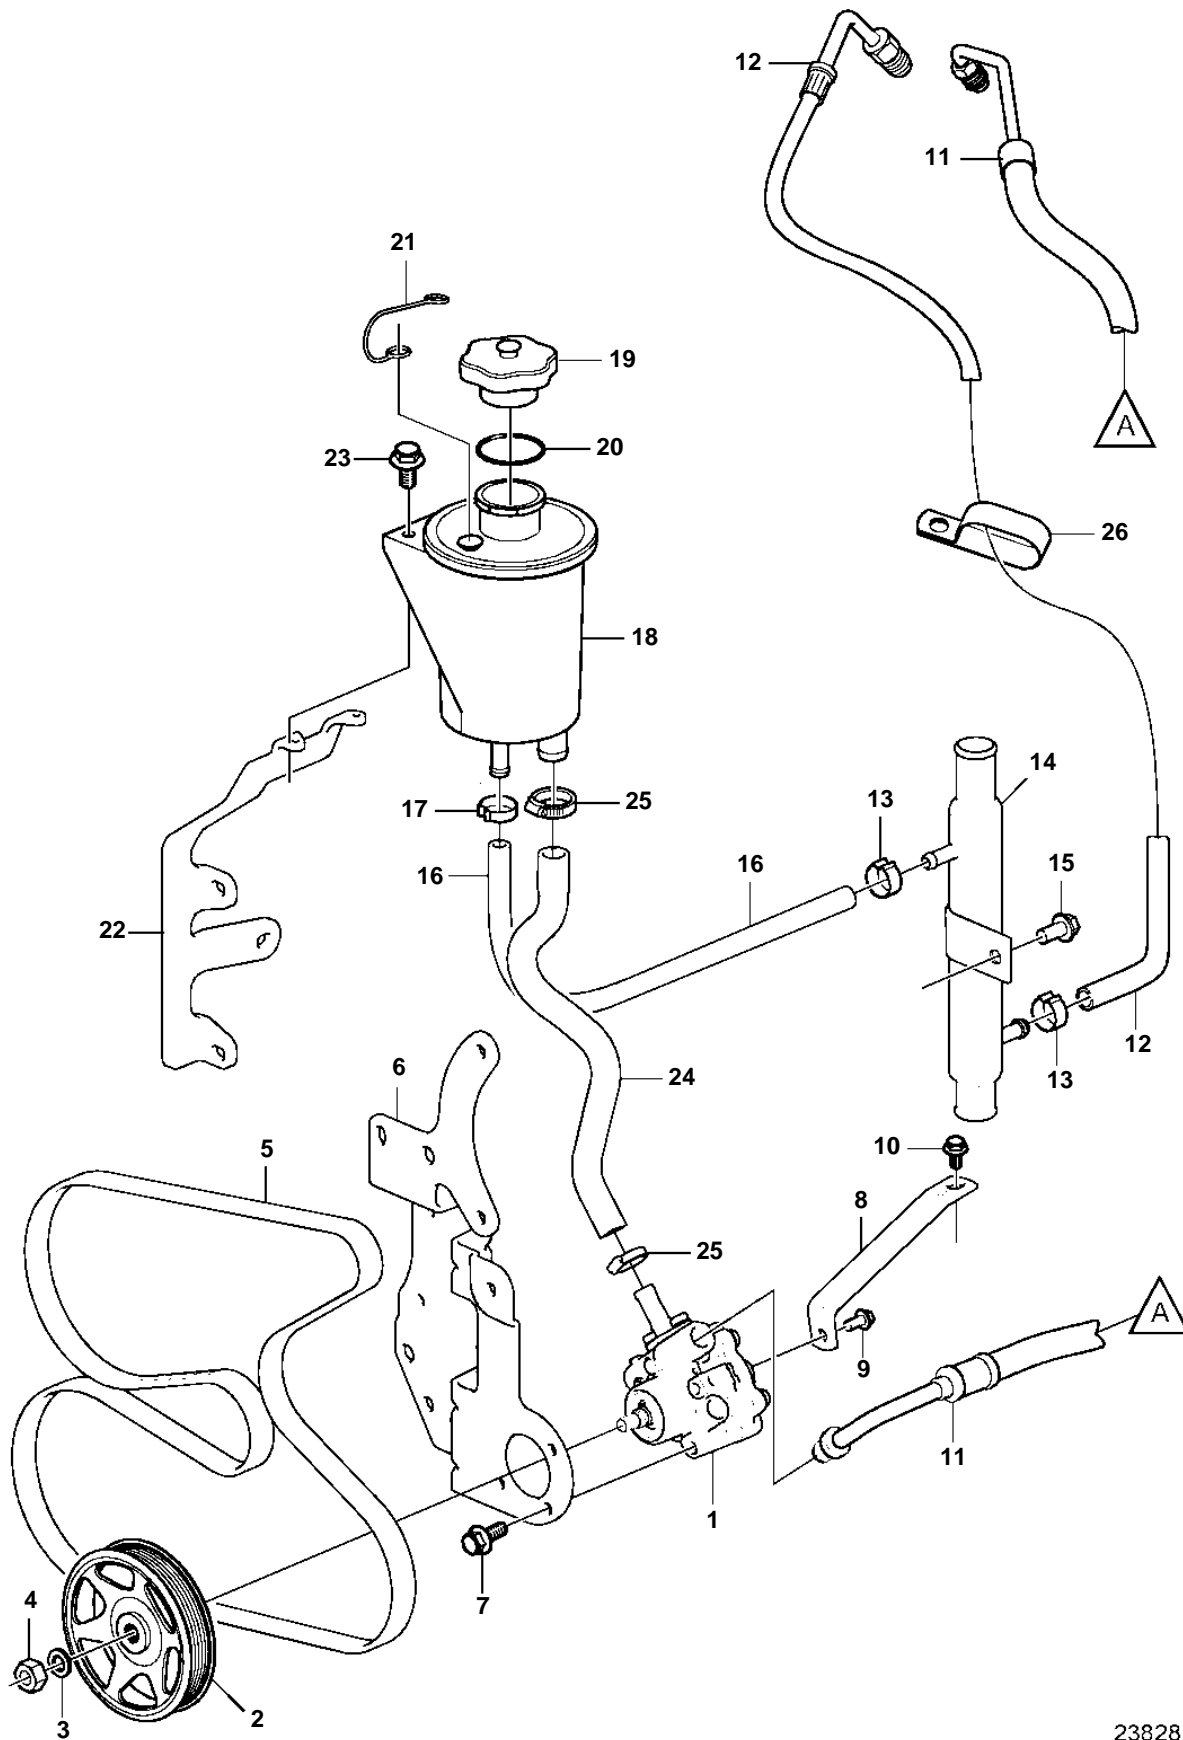

3.0GLP-J, 3.0GLP-N

23828

3.0GLP-J, 3.0GLP-N

REF	PART NO.	QTY	DESCRIPTION	NOTES
1	3887373	1	Power steering pump	
2	3889611	1	Pulley	
3	3889615	1	Washer	
4	3889613	1	Nut	
5	3888177	1	Belt	
6	3886466	1	Bracket	
7	3595494	3	Screw	
8	3847410	1	Bracket	
9	3595499	1	Screw	
10		1	Screw	
11	21212911	1	Hose	
12	3860166	1	Hose	
13	982663	2	Hose clamp	
14	3862666	1	Oil cooler	
15		1	Screw	
16	3593916	1	Hose	
17	982663	1	Hose clamp	
18	3887375	1	Reservoir	
19		1	· Cap	not sold separately
20		1	· O-ring	not sold separately
21		1	· Retainer	not sold separately
22	40005528	1	Bracket	
23	945358	2	Flange screw	
24	3595431	1	Hose	
25	3853794	2	Hose clamp	
26			Clamp	