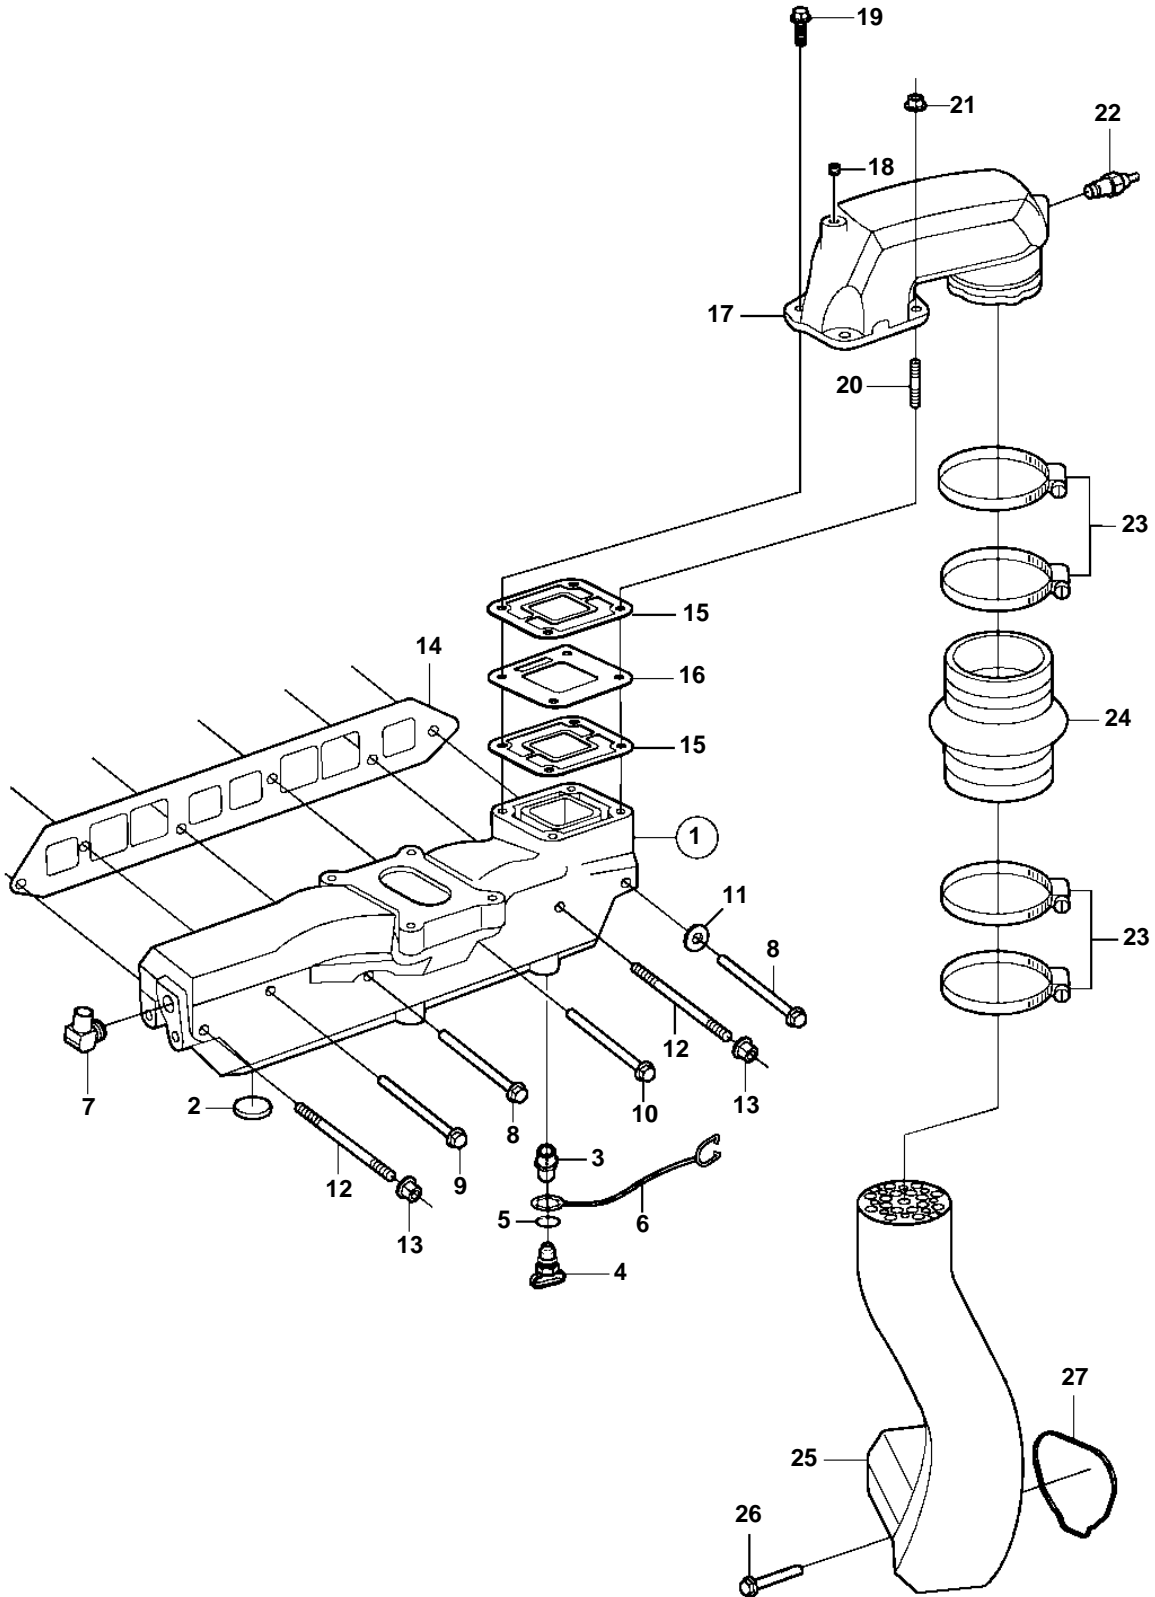

3.0GLP-J, 3.0GLP-N

23856

3.0GLP-J, 3.0GLP-N

| REF | PART NO. | QTY | DESCRIPTION | NOTES |
|-----|----------|-----|--------------------|---------------------|
| 1 | 3858870 | 1 | Exhaust manifold | |
| 2 | 3852134 | 2 | • Core plug | |
| 3 | 3849942 | 1 | Fitting | |
| 4 | 3849500 | 1 | Plug | |
| 5 | | 1 | • O-ring | not sold separately |
| 6 | 3849892 | 1 | Retainer | |
| 7 | 982728 | 1 | Hose nipple | |
| 8 | 3853430 | 2 | Screw | L=5.25" (133mm) |
| 9 | 3860519 | 1 | Screw | L=5.50" (140mm) |
| 10 | 3853431 | 1 | Screw | L=6.25"(159mm) |
| 11 | 980933 | 1 | Washer | |
| 12 | 3853378 | 2 | Stud | |
| 13 | 3853404 | 2 | Nut | |
| 14 | 3853256 | 1 | Gasket | |
| 15 | 3850495 | 2 | Gasket | |
| 16 | 3853628 | 1 | Plate | |
| 17 | 3588684 | 1 | Exhaust riser | |
| 18 | 3850740 | 1 | • Plug | |
| 19 | 3853397 | 2 | Screw | |
| 20 | 3853373 | 2 | Stud | |
| 21 | 3852142 | 2 | Nut | |
| 22 | 3862500 | 1 | Temperature sensor | |
| 23 | 3863442 | 4 | Hose clamp | |
| 24 | 3863450 | 1 | Bellows | |
| 25 | 3889961 | 1 | Exhaust pipe | |
| 26 | 3841928 | 4 | Screw | |
| 27 | 3841013 | 1 | Gasket | |