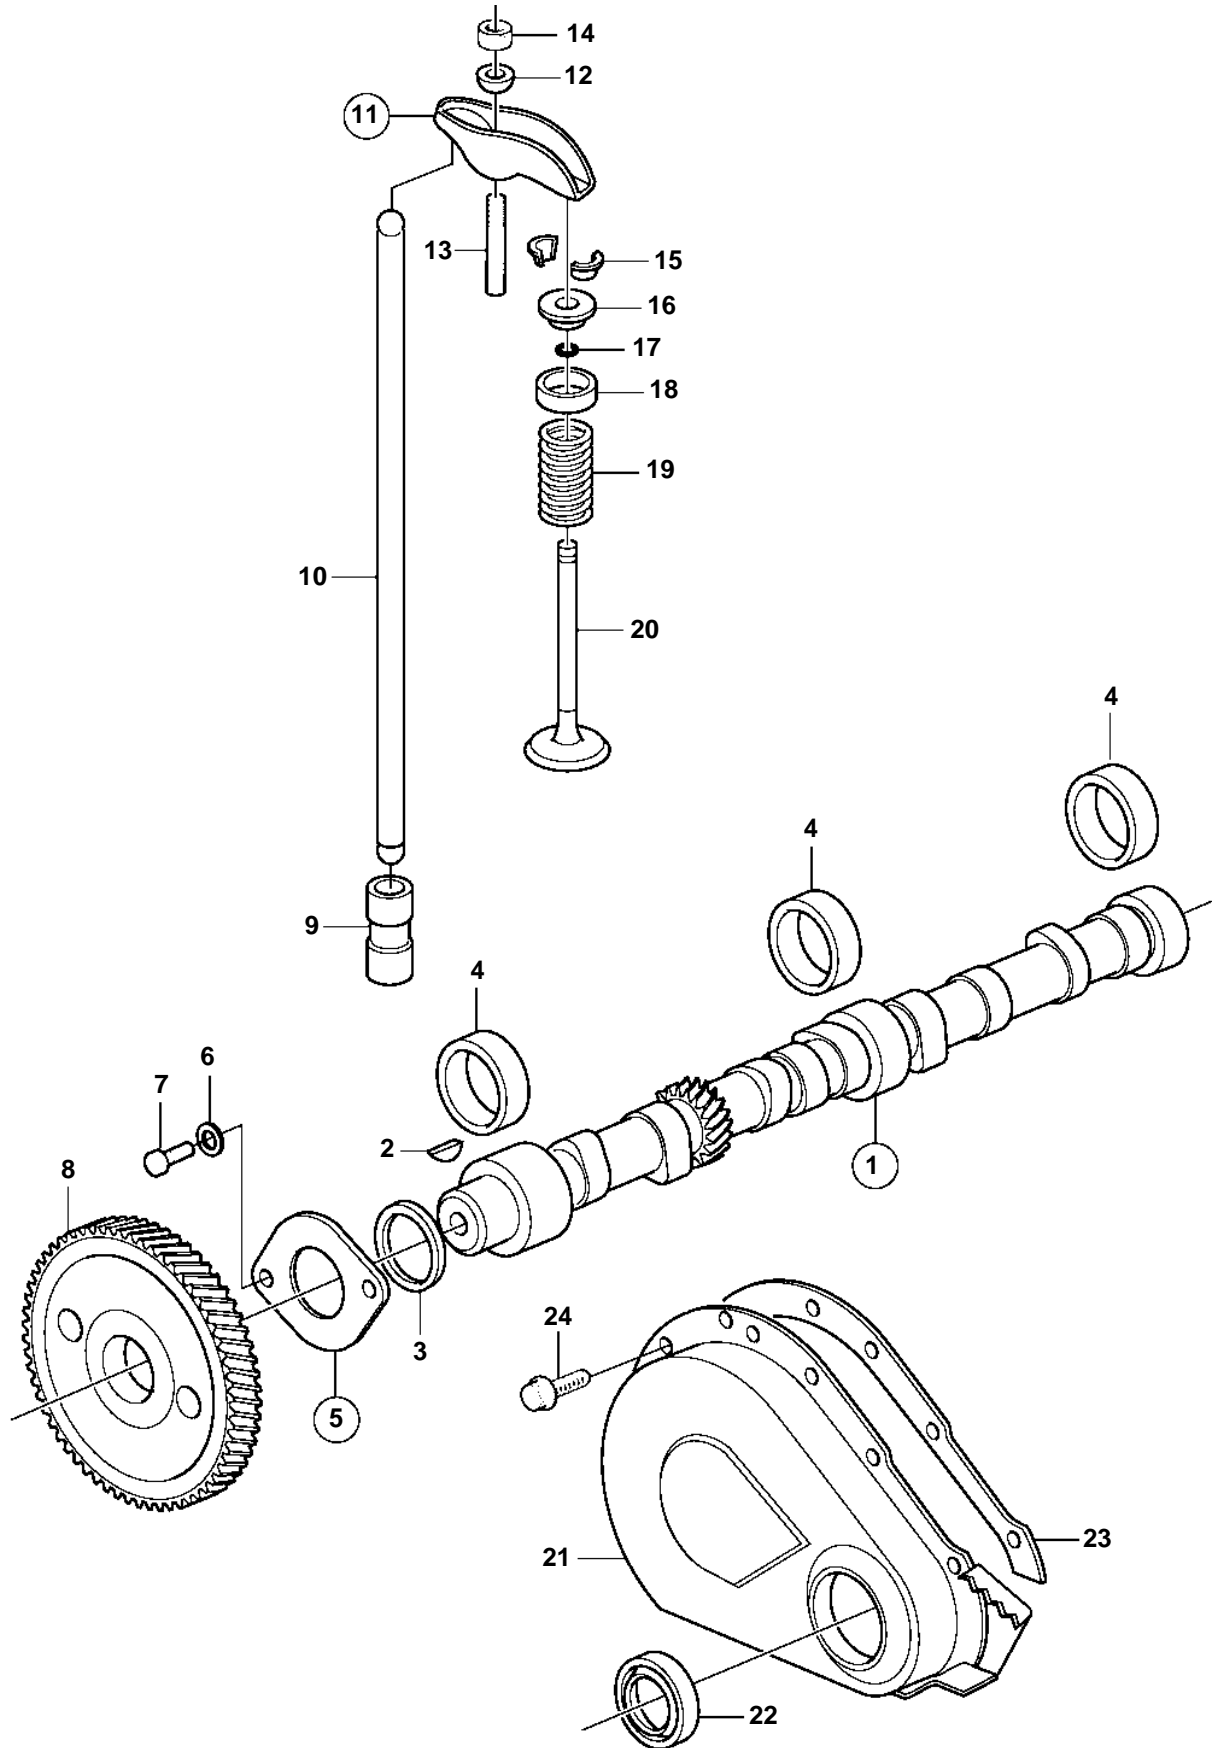

3.0GLP-J, 3.0GLP-N

## 3.0GLP-J, 3.0GLP-N

REF	PART NO.	QTY	DESCRIPTION	NOTES
1	3854262	1	Camshaft	
2	3852663	1	• Woodruff key	
3		1	• Ring, spacer	not sold separately
4	3852829	3	Bearing	
5	3853136	1	Bearing	Also includes #3
6	3852182	2	Washer	
7	3856134	2	Bolt	
8	3852452	1	Gear	
9	3853954	8	Valve tappet	
10	3857899	8	Push rod	
11	3853139	8	Arm	
12		8	• Ball	not sold separately
13	3853146	8	Stud	O.S=.003" (0.076mm)
		8	Stud	O.S=.013" (0.330mm)
14	3857665	8	Nut	
15	3855823	16	Valve cotter	
16	3853129	8	Valve spring washer	
17	3854956	8	Sealing	
18	3853145	8	Shield	
19	3857898	8	Valve spring	
20	3857879	4	Valve	Standard
		4	Valve	O.S=0.030"
	3853127	4	Valve	Standard
		4	Valve	O.S=0.030"
21	3853135	1	Timing gear casing	
22	3853341	1	• Sealing	
23	3852691	1	Gasket	
24	3856134	8	Bolt	