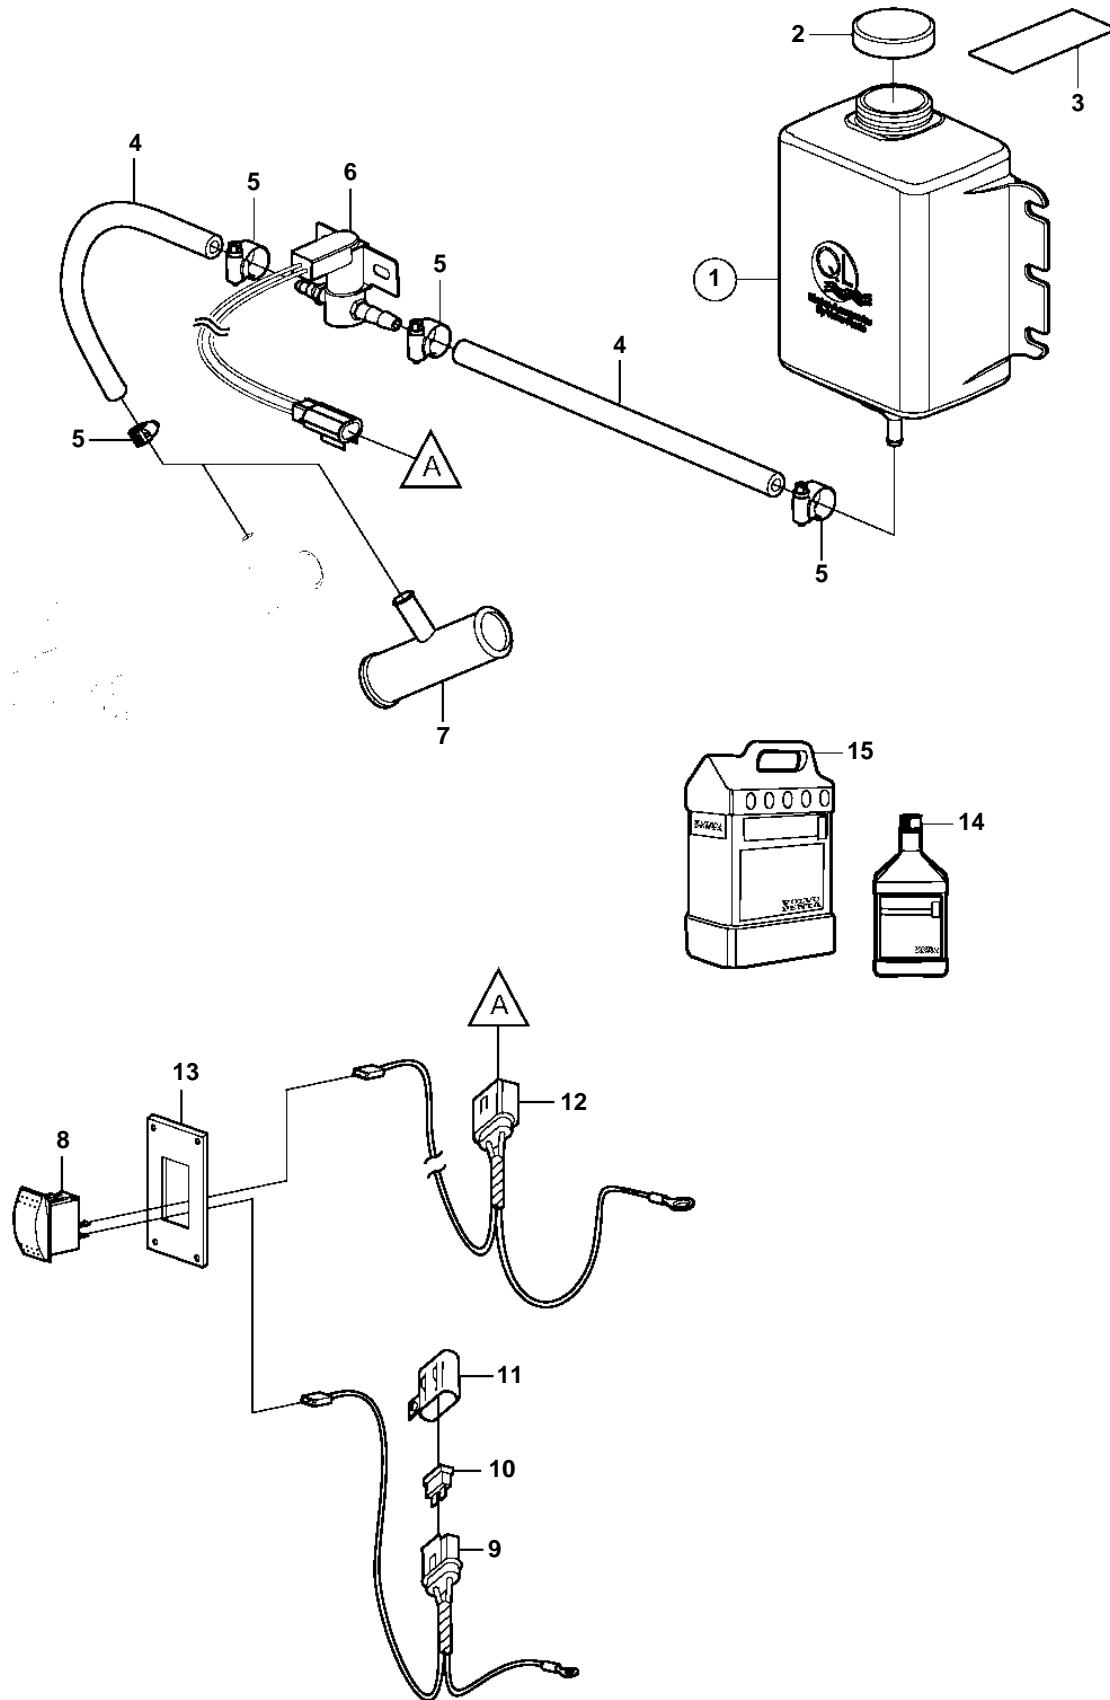

3.0GLP-J, 3.0GLP-N

23330

3.0GLP-J, 3.0GLP-N

REF	PART NO.	QTY	DESCRIPTION	NOTES
1	3808877	1	Reservoir	
2		1	• Cap	not sold separately
3	7741899	1	Decal	
4	3587529	1	Hose	Cut
5	3860413	4	Hose clamp	
6	3808911	1	Solenoid valve	
7	3589414	1	T-nipple	1"
	3589415	1	T-nipple	1.25"
8	3862491	1	Switch	
9	3862489	1	Wiring harness	
10	983966	1	• Fuse	
11	8072808	1	• Cover	
12	3862490	1	Wiring harness	
13	3862899	1	Switch plate	Black
	3862898	1	Switch plate	White
	3862900	1	Switch plate	Woodgrain
14	41103103	1	Neutralizing agent	1 Quart (946ml)
15	41103102	1	Neutralizing agent	1 Gallon (3,78L)