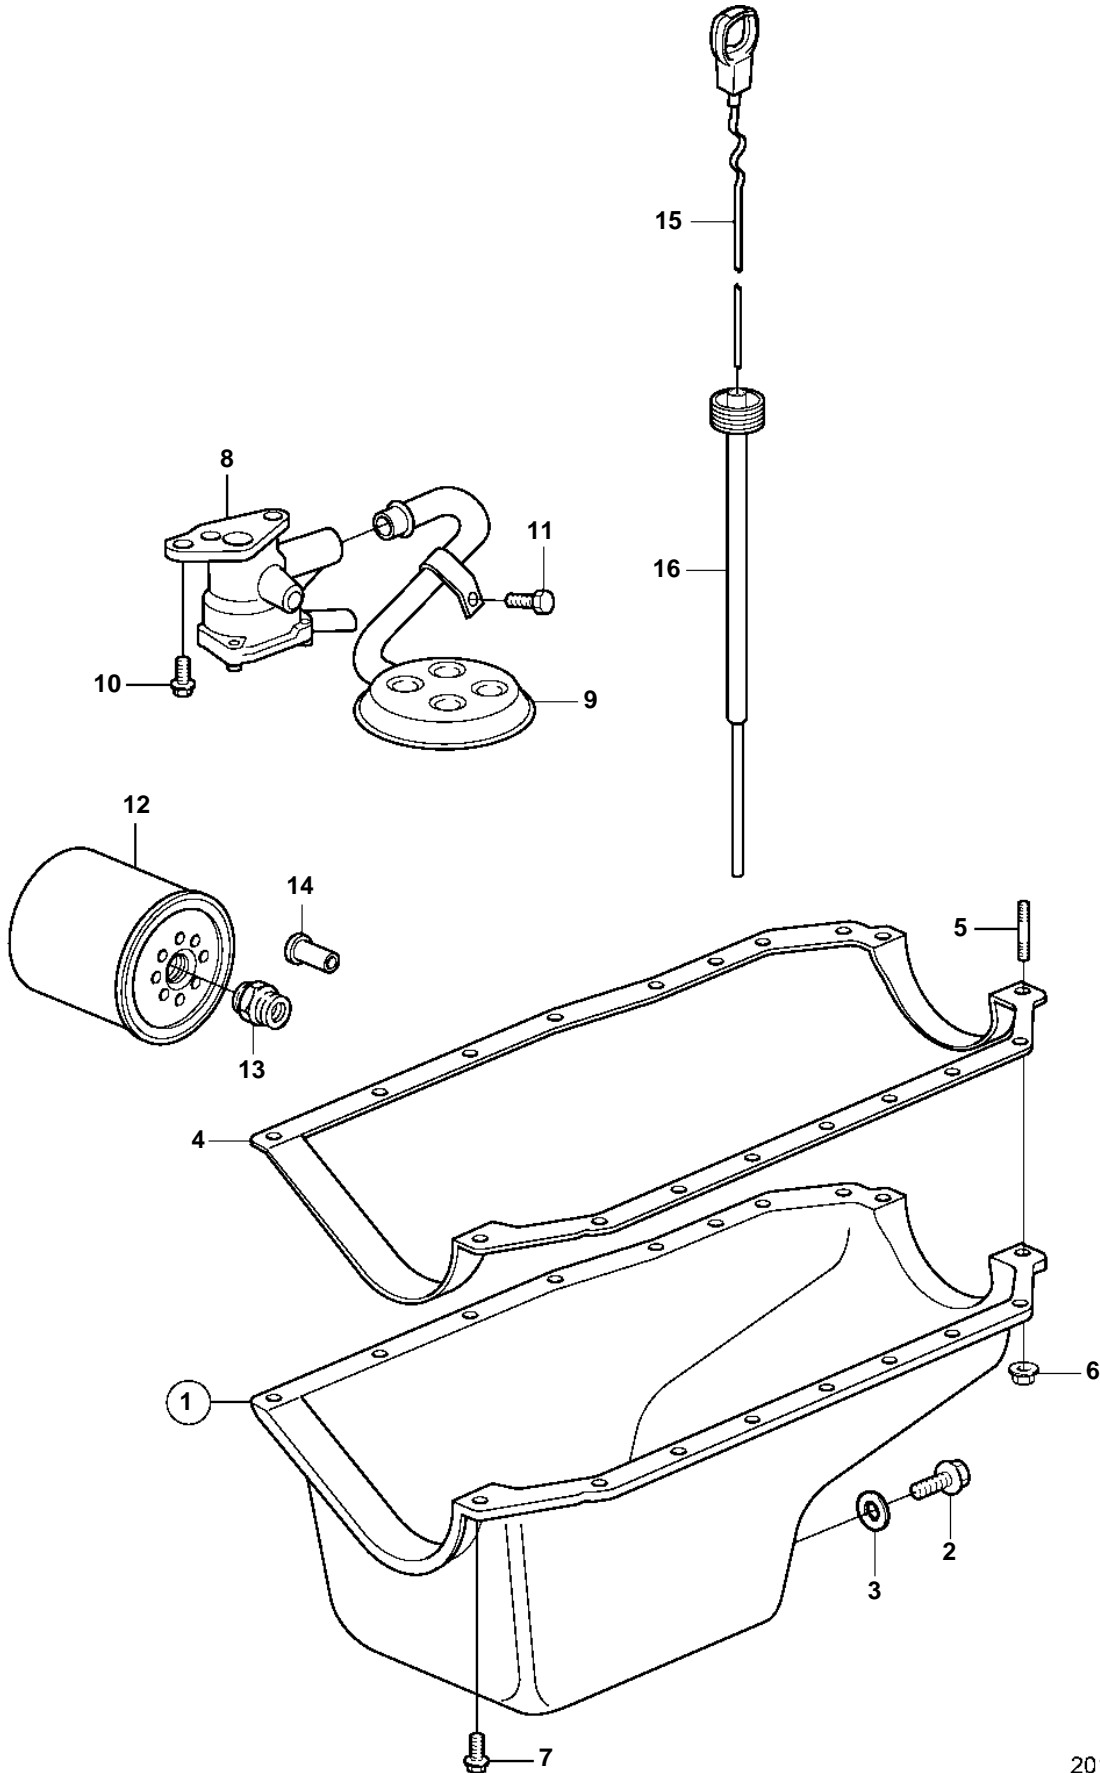

3.0GLP-E

3.0GLP-E

REF	PART NO.	QTY	DESCRIPTION	SEE SEC.	NOTES
1	3857863	1	Oil pan		
2	841215	1	• Plug		
3	3851981	1	• Sealing washer		
4	3853343	1	Gasket		
5	3853202	2	Stud		
6	3853168	2	Nut		
7	3853171	2	Screw		5/16"-18
	3856134	14	Screw		1/4"-20
8	3853843	1	Oil pump		
9	3857865	1	Oil pump screen		
10	3853173	2	Screw		
11	3853219	1	Screw		
12	835440	1	Oil filter		
			• Bulletin P-21-7-1	P-21-7-1-EN	Oil Filters, GM gas engines
13	3852097	1	Connector		
14	3855996	1	Oil valve		
15	3862754	1	Oil dipstick		
16	3857268	1	Tube		